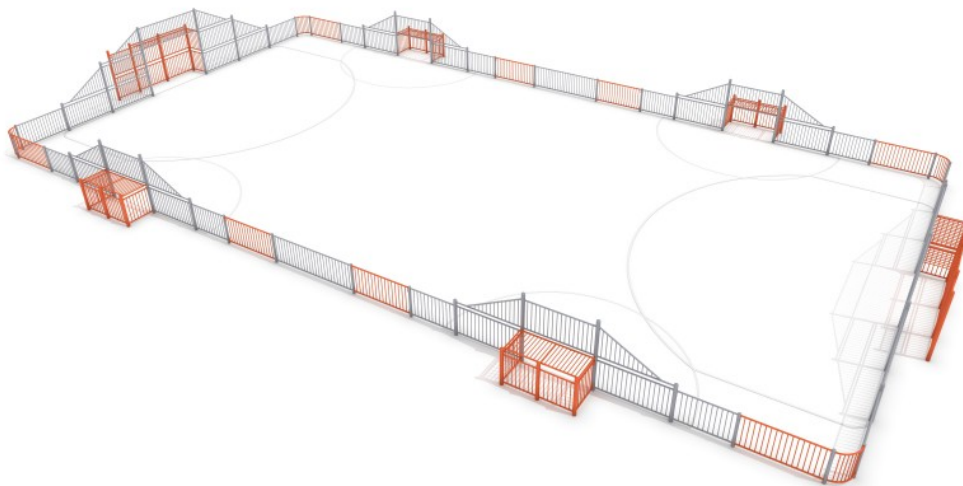

# ARENA 5c (30x16m)

Code: GM-AR-014

## Description

Sports arena, consisting of two big gates and four small gates. Modules to embed into the ground.

## Sports device consists of

- 2x big gates (3,00 x 2,00 m)
- 4x small gates (2,00 x 1,00 m)

## Product details

- Internal dimension: 30,00 x 16,00 m
- External dimension: 32,26 x 18,09 m