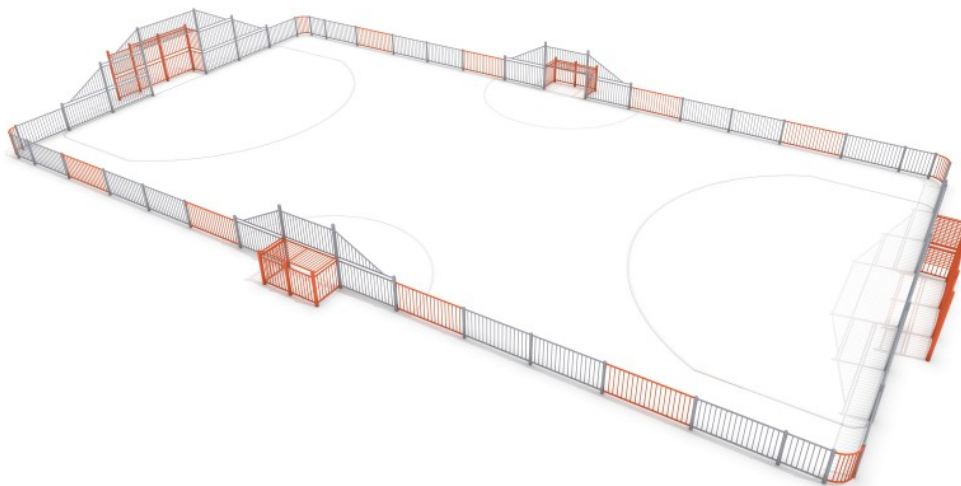

ARENA 5a (30x16m)

Code: GM-AR-012

Description

Sports arena, consisting of two big gates and two small gates. Modules to embed into the ground.

Sports device consists of

- 2x big gates (3,00 x 2,00 m)
- 2x small gates (2,00 x 1,00 m)

Product details

- Internal dimension: 30,00 x 16,00 m
- External dimension: 32,26 x 18,06 m

Materials

- The construction made of powder painted galvanized steel.

Differences in dimensions no more than +/- 5% are acceptable.