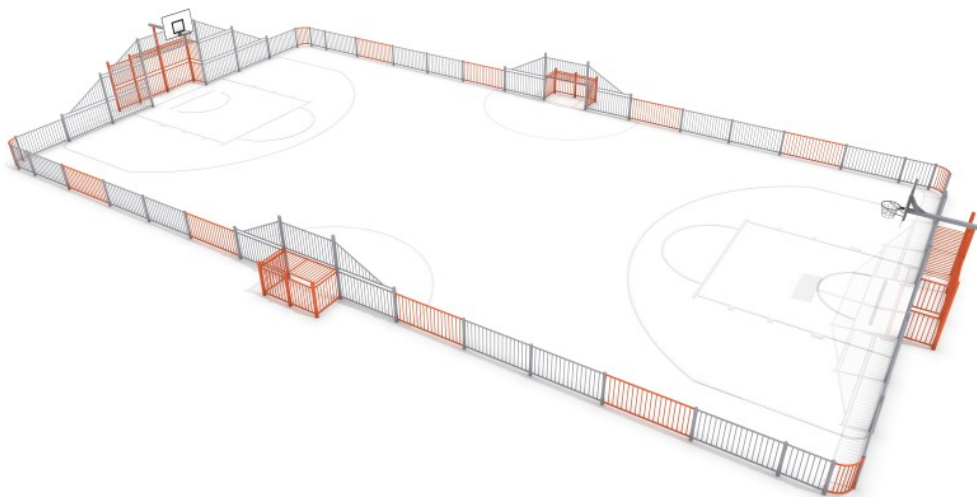

ARENA 5 (30x16m)

Code: GM-AR-011

Description

Sports arena, consisting of two big gates, two small gates and two baskets. Modules to embed into the ground.

Sports device consists of

- 2x big gates (3,00 x 2,00 m)
- 2x small gates (2,00 x 1,00 m)
- 2x baskets

Product details

- Internal dimension: 30,00 x 16,00 m
- External dimension: 32,26 x 18,06 m

Materials

- The construction made of powder painted galvanized steel.
- Basketball board made of plastic.
- Basket hoop and net made of stainless steel.

Differences in dimensions no more than +/- 5% are acceptable.

The presented drawing should be treated as illustrative. It may be slightly different from the actual product.