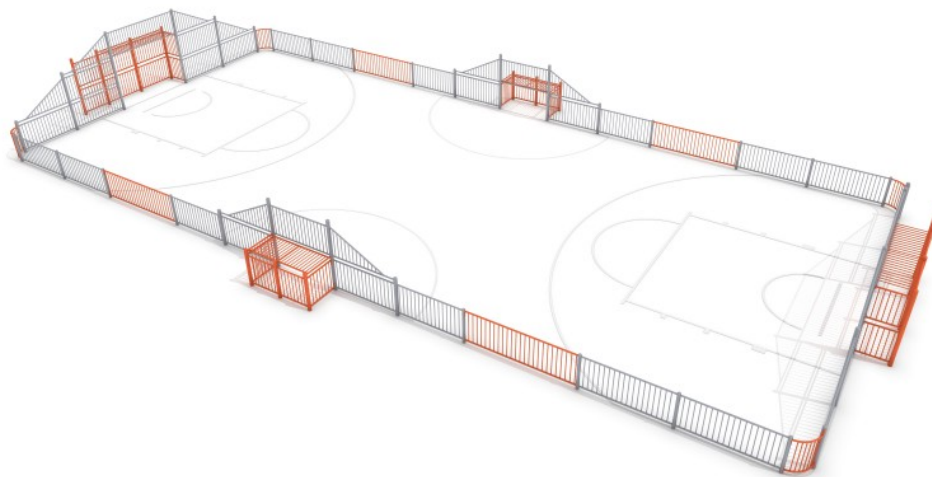

# ARENA 4a (26x12m)

Code: GM-AR-010

## Description

Sports arena, consisting of two big gates and two small gates. Modules to embed into the ground.

## Sports device consists of

- 2x big gates (3,00 x 2,00 m)
- 2x small gates (2,00 x 1,00 m)

## Product details

- Internal dimension: 26,00 x 12,00 m
- External dimension: 28,26 x 14,06 m