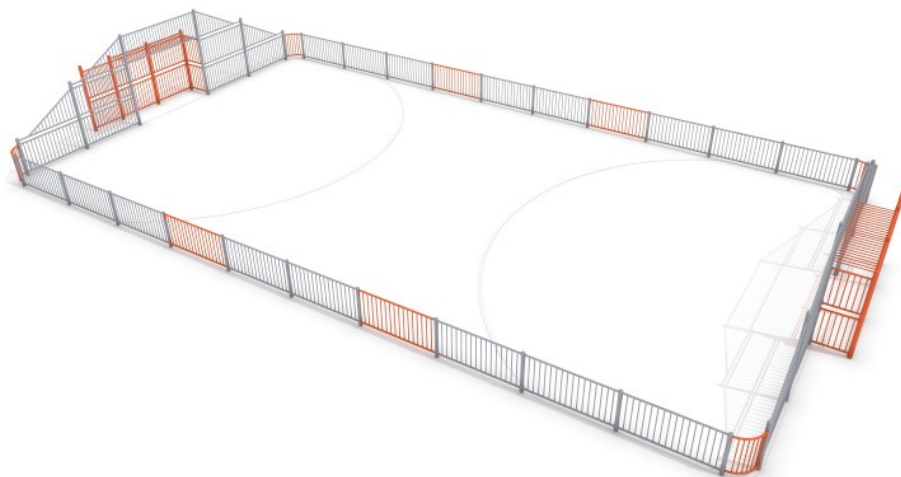

ARENA 3a (21x12m)

Code: GM-AR-008

Description

Sports arena, consisting of two big gates. Modules to embed into the ground.

Sports device consists of

2x gates (3,00 x 2,00 m)

Product details

- Internal dimension: 21,0 x 12,0 m
- External dimension: 23,26 x 12,06 m

Materials

- The construction made of powder painted galvanized steel.

Differences in dimensions no more than +/- 5% are acceptable.

The presented drawing should be treated as illustrative. It may be slightly different from the actual product.