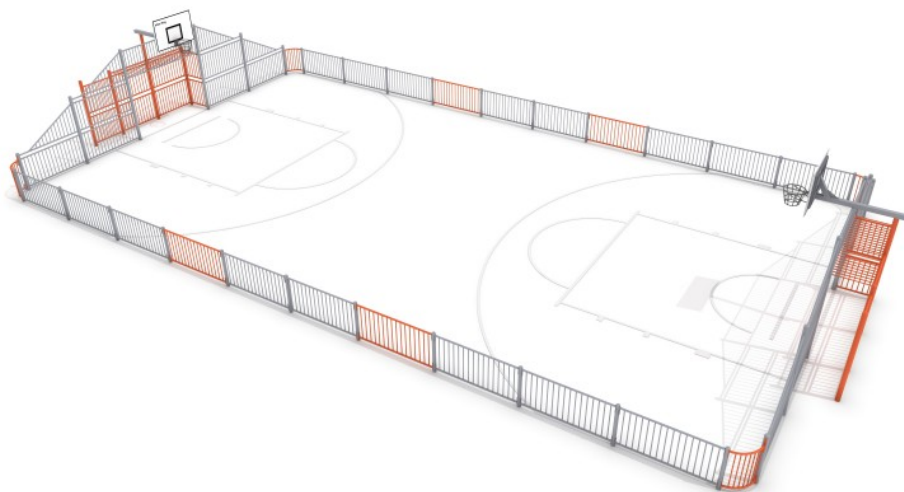

ARENA 3 (21x12m)

Code: GM-AR-007

Description

Sports arena, consisting of two big gates and two baskets. Modules to embed into the ground.

Sports device consists of

2x gates (3,00 x 2,00 m)
2x baskets

Product details

- Internal dimension: 21,0 x 12,0 m
- External dimension: 23,26 x 12,06 m

Materials

- The construction made of powder painted galvanized steel.
- Basketball board made of plastic.
- Basket hoop and net made of stainless steel.