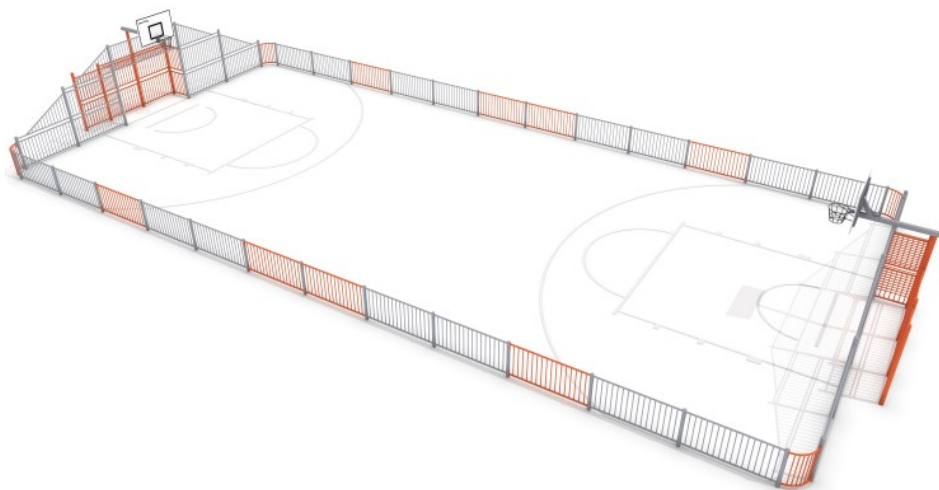

ARENA 2 (25x12m)

Code: GM-AR-005

Description

Sports arena, consisting of two big gates and two baskets. Modules to embed into the ground.

Sports device consists of

2x gates (3,00 x 2,00 m)
2x baskets

Product details

- Internal dimensions: 25,00 x 12,00 m
- External dimensions: 27,26 x 12,09 m

Materials

- The construction made of powder painted galvanized steel.
- Basketball board made of plastic.
- Basket hoop and net made of stainless steel.

Differences in dimensions no more than +/- 5% are acceptable.

The presented drawing should be treated as illustrative. It may be slightly different from the actual product.