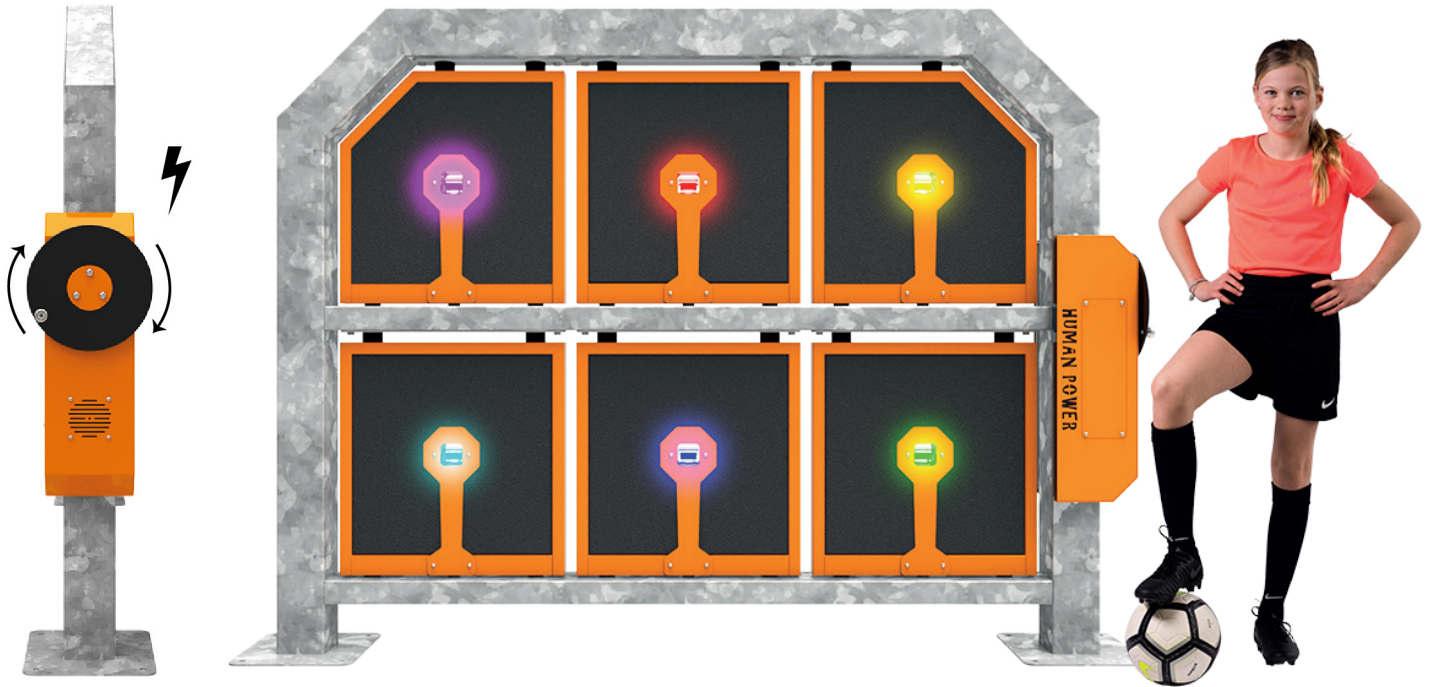

LxWxH 2220x300x1600 mm

EN1176-1:2017

250 kg

ShotSpot

The ShotSpot is a unique piece of playground equipment. Spin the handle, generate Human Powered Energy, pick one of the 3 games and go! Play with a group of friends or by yourself, play on one side or the other side! Play with a ball or use your hands and feet! The ShotSpot can be used in a variety of ways. There are 6 panels on the ShotSpot which have a sensor and a bright LED inside. Games are played by hitting these panels. There are 3 games to choose from: Sharpshooter, Music and Goal Keeper. The ShotSpot stimulates the user to use their brains and muscles. Installation of the ShotSpot is easy because there is no need for external electricity or batteries, the user generates the energy!

All Playnetic products are 100% Human Powered. The user generates the energy. There is no need for external electricity or batteries.

All Playnetic products enhance the playing experience through beautiful audio design.

All Playnetic products are weather resistant.

Playnetic products can enrich the playing experience through LED lighting technology.

Playnetic products offer fun, exciting and challenging games through brightly illuminated push buttons or other forms of input.