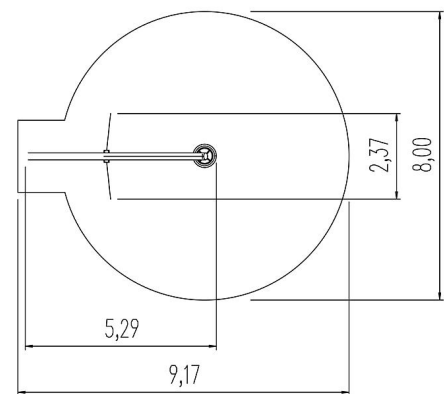

	Material	Steel powder. blue
	Foundation level	FL 3
	Minimum space	917x800x389 cm
	Free falling height	210 cm
	Impact protection net	65,6 m ²
	Foundations	3x CF
	Assembly	3 persons/3 h
	Largest section	600x30x20 cm
	Heaviest section	150 kg