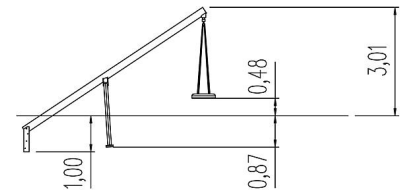

	Material	Steel powder. blue
	Foundation level	FL 3
	Minimum space	917x800x389 cm
	Free falling height	210 cm
	Impact protection net	65,6 m ²
	Foundations	3x CF
	Assembly	3 persons/3 h
	Largest section	600x30x20 cm
	Heaviest section	150 kg