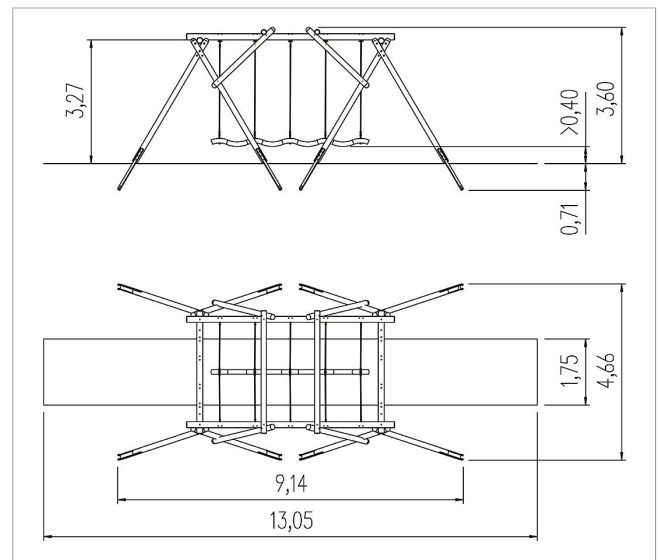

5 55 334 5

unique swing Snake

made in germany

Scope of delivery

1x swing frame: SW

1x swing snake: plastic-coated steel cable

post shoes: hot-dip galvanised steel

	Material	SW pi
	Foundation level	FL 3
	Minimum space	1305x466x360 cm
	Free falling height	205 cm
	Impact protection net	23 m ²
	Foundations	6x CF
	Assembly	2 persons/8 h
	Largest section	550xØ 16 cm
	Heaviest section	50 kg