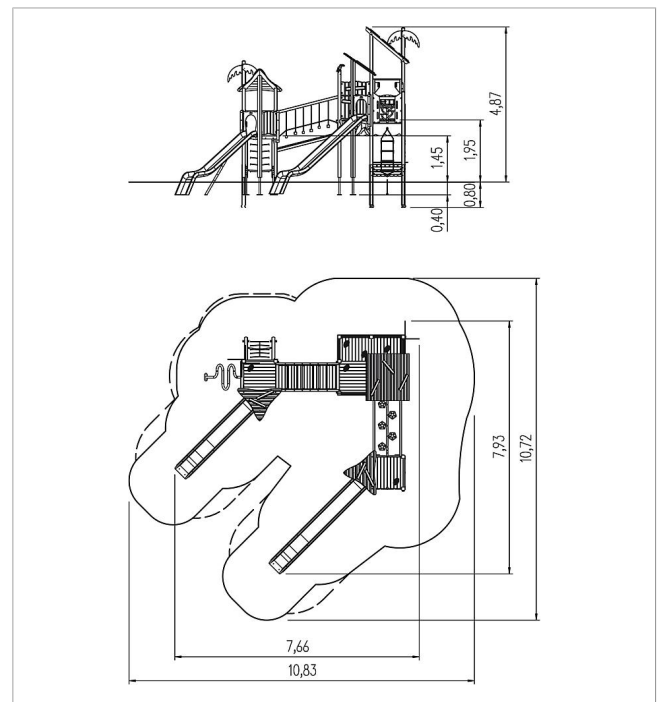

5 11 535 0110 0

**ecorino jungle play
unit Guayana, solo**

made in germany

Scope of delivery

4x adapter: SW or steel
 19x post unit: SW or steel
 8x platform unit: SW
 1x pent roof: SW
 2x triangular roof: SW
 1x net ascent sloped: SW, plastic-coated steel rope, stainless steel
 1x net ascent vertical: plastic-coated steel rope
 1x rope ladder: plastic-coated steel rope, stainless steel, plastic
 1x wavy ladder: stainless steel, SW
 1x gecko crossing sloped: stainless steel, HPL, SW
 1x safety platform sloped: SW
 1x wobbly bridge sloped: SW, galvanised steel
 4x access restriction: HPL
 2x parapet: HPL
 12x parapet: SW
 2x slide entry board: HPL
 4x walk-through protection: stainless steel
 2x decoration animal: HPL
 1x decoration element: HPL
 8x decoration palm leaf: HPL
 20x decoration timber: SW
 7x platform decoration: HPL
 2x counter: SW, HPL
 2x set of climbing grips: aluminium, plastic-coated
 8x squared timber: SW
 fittings: stainless steel

	Material	SW pi
	Foundation level	FL 1
	Minimum space	1083x1072x487 cm
	Free falling height	245 cm
	Impact protection net	77,0 m ²
	Foundations	23x CF or 17x PFs + 6x CF