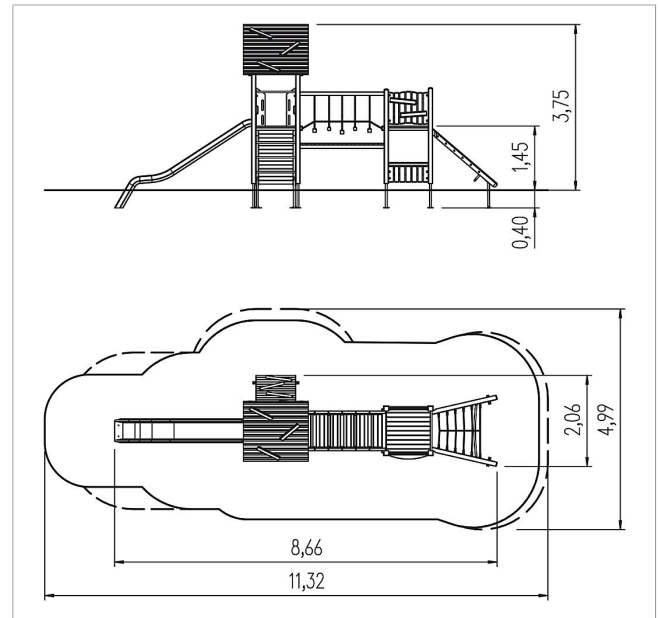

5 11 522 0110 0

**ecorino play unit
Manaslu, solo**

made in germany

Scope of delivery

8x post construction: SW or steel
 2x platform construction: SW
 1x pent roof: SW
 1x vertical ladder: stainless steel
 1x net ascent sloped: SW, plastic-coated steel cable, stainless steel
 1x ramp: SW
 1x safety platform straight: SW
 1x wobbly bridge straight: SW, galvanised steel
 2x parapet: HPL
 3x parapet: SW
 2x walk-through protection: stainless steel
 1x slide entry plate: HPL
 1x access restriction: HPL
 7x decoration timber: SW
 2x set of grips: aluminium, plastic-coated
 1x counter: SW, HPL
 fittings: stainless steel

	Material	SW pi
	Foundation level	FL 1
	Minimum space	1132x499x375 cm
	Free falling height	145 cm
	Impact protection net	41,0 m ²
	Foundations	12x CF or 12x PFs
	Largest section	10x10x364 cm