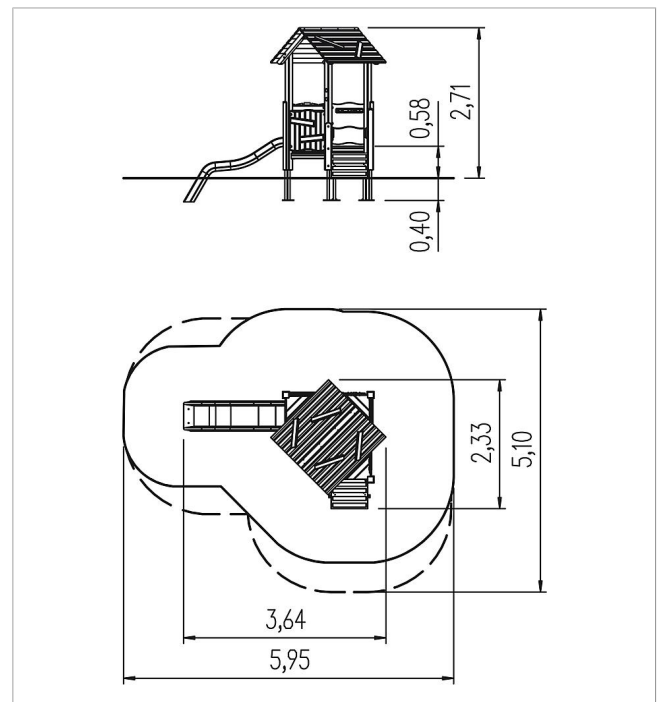

5 11 520 0110 0

**ecorino play unit**  
**Badus, solo**

made in germany

### Scope of delivery

4x adapter: SW or steel  
 7x post structure: SW or steel  
 4x platform structure: SW  
 1x pitched roof: SW  
 1x ramp: HPL, SW  
 2x parapet: HPL  
 3x parapet: SW  
 1x slide entry plate: HPL  
 1x play panel gearwheel: HPL  
 1x play panel abacus: HPL, ROB  
 10x decoration timber: SW  
 1x set of grips: aluminium, plastic coated  
 1x filling timber: SW  
 fittings: stainless steel

	Material	SW pi
	Foundation level	FL 1
	Minimum space	595x510x271 cm
	Free falling height	58 cm
	Impact protection net	21,0 m <sup>2</sup>
	Foundations	9x CF or 8x PFs
	Largest section	10x10x230 cm