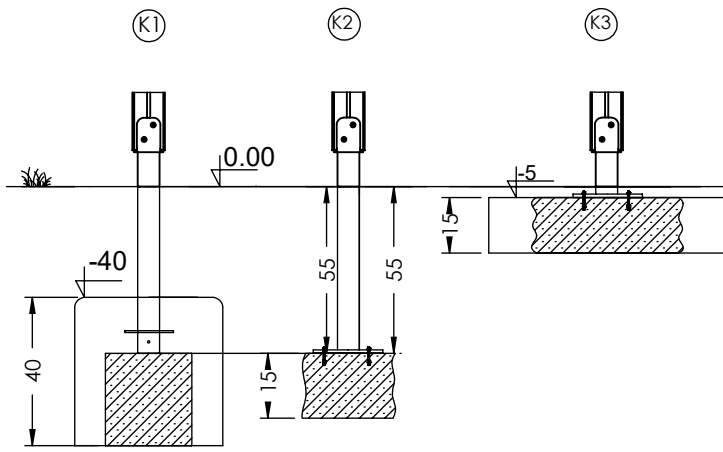

WD1406

v012
02.12.2021
W. G.
[cm]

vinci
play

[cm]

vinci
play

[cm]

vinci
play

28x M10x120 (K2)
32x M10x120 (K3)

NOT INCLUDED

6x M8x120 (K2)
2x M8x120 (K3)

NOT INCLUDED

[cm]

x2
 4,5h

 48h
 x14 0,06 m³
 x14 >0.02m³

vinci
play

		Plywood/ HDPE		HPL	
94x	8x50 sxi	1x	WD72	1x	WD73
2x	WD1	2x	WD15	2x	WD16
1x	WD14-2	2x	WD35	2x	WD36
2x	E34 _(K1, K3)	1x	WD73	1x	WD74
2x	E35 _(K2)	2x	WD28 _(S1)	2x	WD29 _(S1)
1x	WD14-4	2x	WD113 _(S6)	2x	WD114 _(S6)
2x	WD52	1x	WD40	1x	WD41
1x	V001	1x	WD112	1x	WD137
1x	GL	1x	WD63	1x	WD64
		1x	WD65	1x	WD90