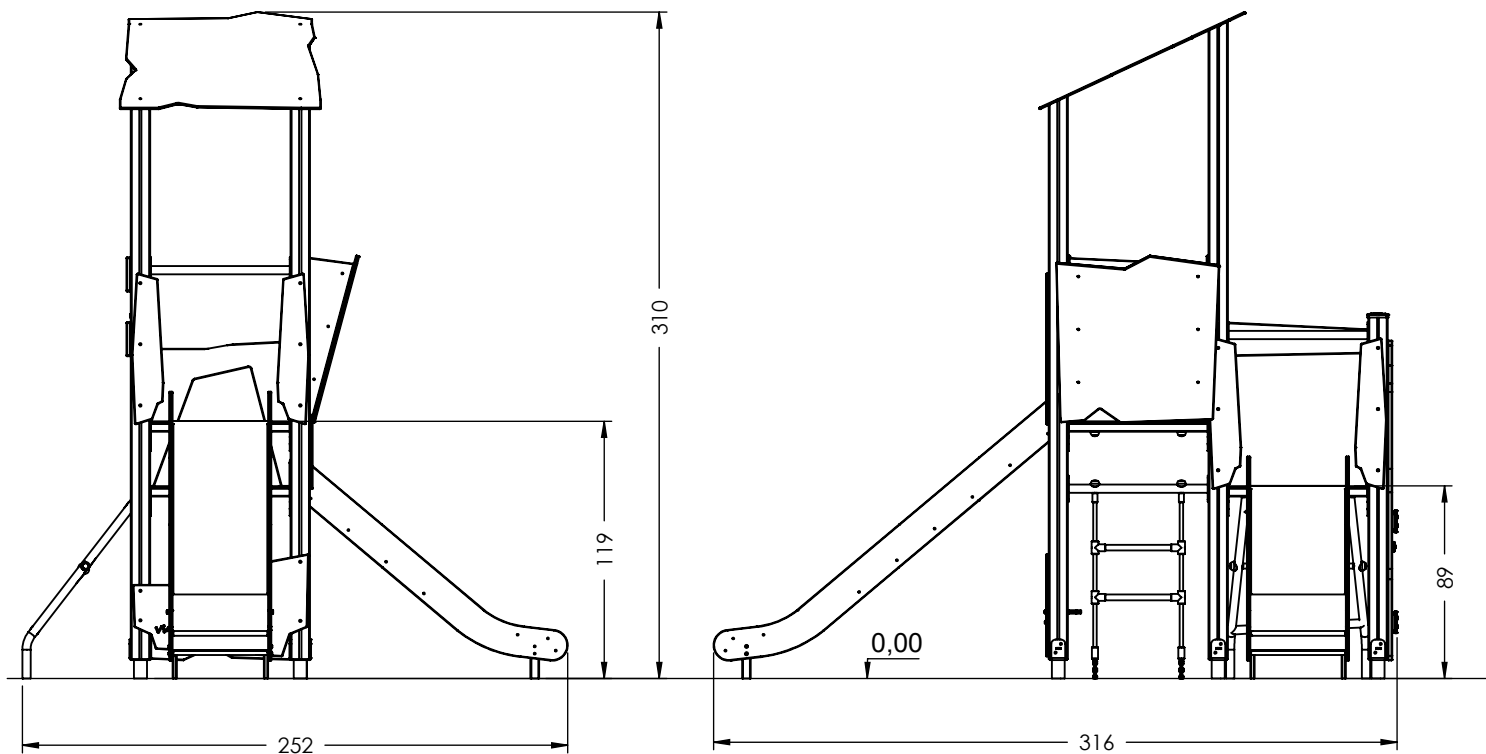

WD1406

v012
02.12.2021
W. G.
[cm]

vinci
play

[cm]

vinci
play

[cm]

vinci
play

28x M10x120 (K2)
32x M10x120 (K3)

NOT INCLUDED

6x M8x120 (K2)
2x M8x120 (K3)

NOT INCLUDED

[cm]

x2
 4,5h

 48h
 x14 0,06 m³
 x14 >0.02m³

vinci
play

		Plywood/ HDPE		HPL	
94x	8x50 sxi	1x	WD72	1x	WD73
2x	WD1	2x	WD15	2x	WD16
1x	WD14-2	2x	WD35	2x	WD36
2x	E34 _(K1, K3)	1x	WD73	1x	WD74
2x	E35 _(K2)	2x	WD28 _(S1)	2x	WD29 _(S1)
1x	WD14-4	2x	WD113 _(S6)	2x	WD114 _(S6)
2x	WD52	1x	WD40	1x	WD41
1x	V001	1x	WD112	1x	WD137
1x	GL	1x	WD63	1x	WD64
		1x	WD65	1x	WD90

8x50 sxi

[cm]

vinci
play

WD1

8x50 sxi

V001

[cm]

vinci play