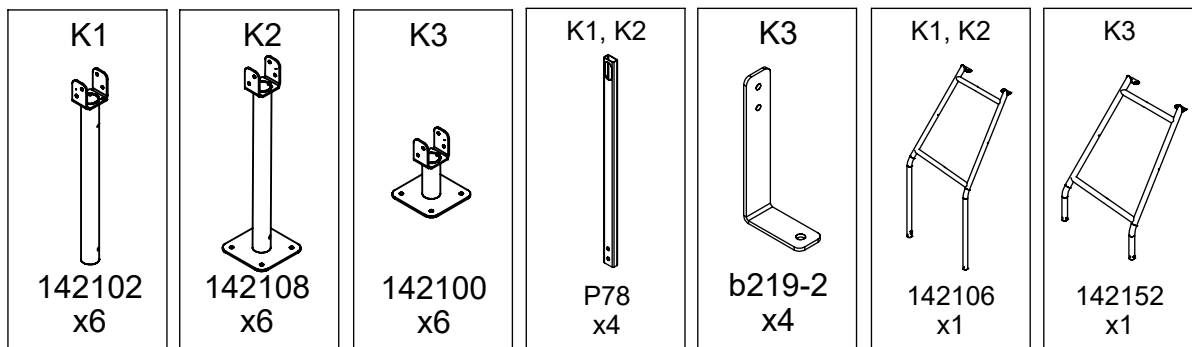

WD1406

v012
02.12.2021
W. G.
[cm]

vinci
play

[cm]

vinci
play

[cm]

vinci
play

28x M10x120 (K2)
32x M10x120 (K3)

NOT INCLUDED

6x M8x120 (K2)
2x M8x120 (K3)

NOT INCLUDED

[cm]

x2
 4,5h

 48h
 x14 0,06 m³
 x14 >0.02m³

vinci
play

		Plywood/ HDPE		HPL	
94x	8x50 sxi	1x	WD72	1x	WD73
2x	WD1	2x	WD15	2x	WD16
1x	WD14-2	2x	WD35	2x	WD36
2x	E34 _(K1, K3)	1x	WD73	1x	WD74
2x	E35 _(K2)	2x	WD28 _(S1)	2x	WD29 _(S1)
1x	WD14-4	2x	WD113 _(S6)	2x	WD114 _(S6)
2x	WD52	1x	WD40	1x	WD41
1x	V001	1x	WD112	1x	WD137
1x	GL	1x	WD63	1x	WD64
		1x	WD65	1x	WD90