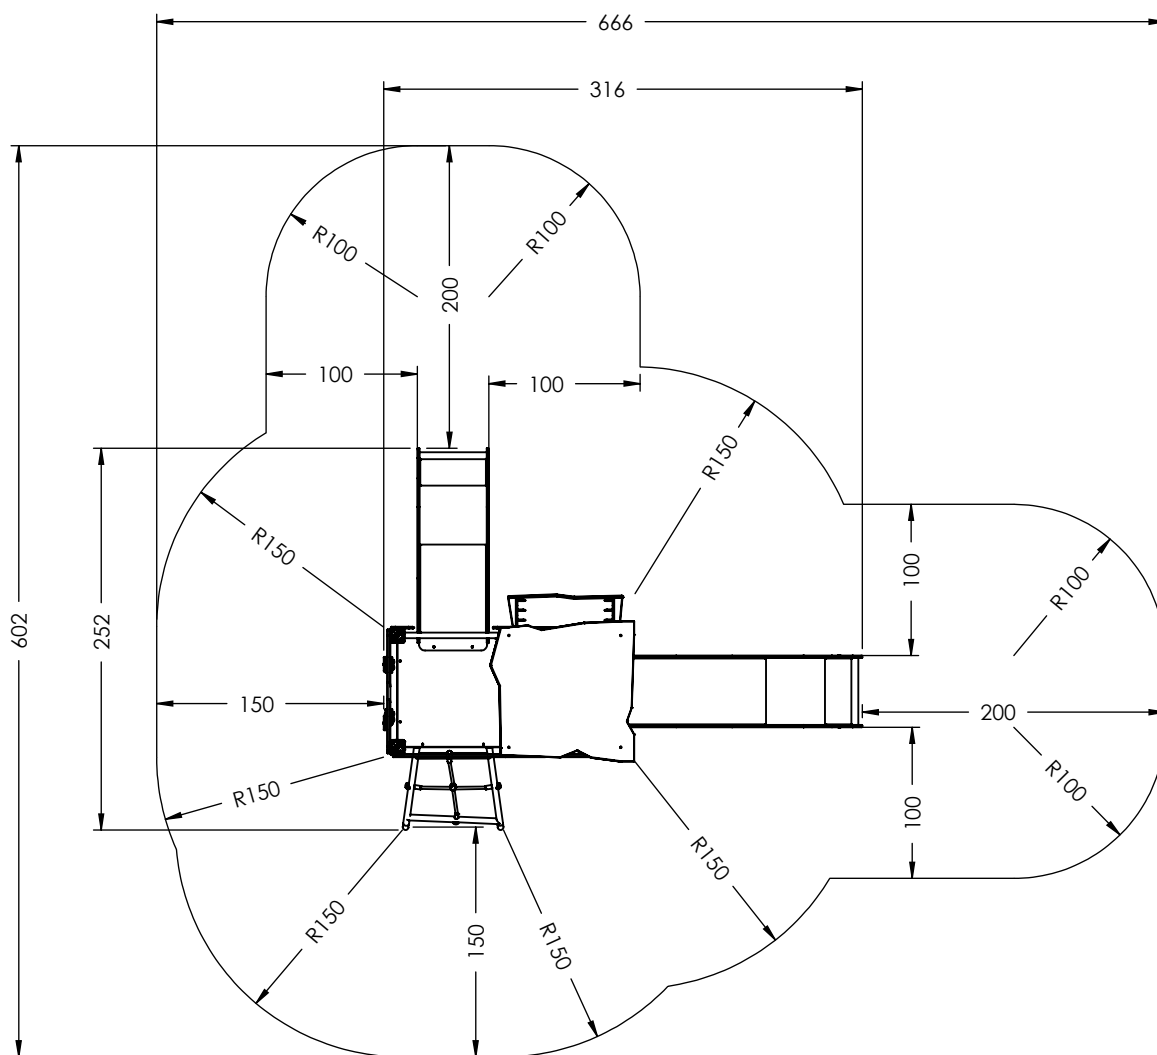

WD1406

v012
02.12.2021
W. G.
[cm]

vinci
play

[cm]

vinci
play

[cm]

vinci
play

28x M10x120 (K2)
32x M10x120 (K3)

NOT INCLUDED

6x M8x120 (K2)
2x M8x120 (K3)

NOT INCLUDED

[cm]

x2
 4,5h

 48h
 x14 0,06 m³
 x14 >0.02m³

vinci
play

		Plywood/ HDPE		HPL	
94x	8x50 sxi	1x	WD72	1x	WD73
2x	WD1	2x	WD15	2x	WD16
1x	WD14-2	2x	WD35	2x	WD36
2x	E34 _(K1, K3)	1x	WD73	1x	WD74
2x	E35 _(K2)	2x	WD28 _(S1)	2x	WD29 _(S1)
1x	WD14-4	2x	WD113 _(S6)	2x	WD114 _(S6)
2x	WD52	1x	WD40	1x	WD41
1x	V001	1x	WD112	1x	WD137
1x	GL	1x	WD63	1x	WD64
		1x	WD65	1x	WD90

[cm]

vinci
play

- | | | | |
|---------|------|-----|------|
| PLYWOOD | WD72 | HPL | WD73 |
| PLYWOOD | WD74 | HPL | WD75 |

8x50 sxi

[cm]

vinci play

PLYWOOD HPL
WD28 S1 **WD29**
 PLYWOOD HPL
WD113 S6 **WD114**

8x50 sxi

[cm]

vinci
play

WD1

8x50 sxi

V001

[cm]

vinci play