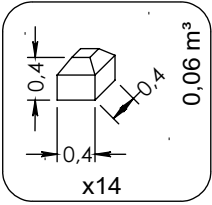

WD1406

v012
02.12.2021
W. G.
[cm]

vinci
play

[cm]

vinci
play

[cm]

vinci
play

28x M10x120 (K2)
32x M10x120 (K3)

NOT INCLUDED

6x M8x120 (K2)
2x M8x120 (K3)

NOT INCLUDED

[cm]

x2
 4,5h

 48h
 x14 0,06 m³
 x14 >0.02m³

vinci
play

		Plywood/ HDPE		HPL	
94x	8x50 sxi	1x	WD72	1x	WD73
2x	WD1	2x	WD15	2x	WD16
1x	WD14-2	2x	WD35	2x	WD36
2x	E34 _(K1, K3)	1x	WD73	1x	WD74
2x	E35 _(K2)	2x	WD28 _(S1)	2x	WD29 _(S1)
1x	WD14-4	2x	WD113 _(S6)	2x	WD114 _(S6)
2x	WD52	1x	WD40	1x	WD41
1x	V001	1x	WD112	1x	WD137
1x	GL	1x	WD63	1x	WD64
		1x	WD65	1x	WD90