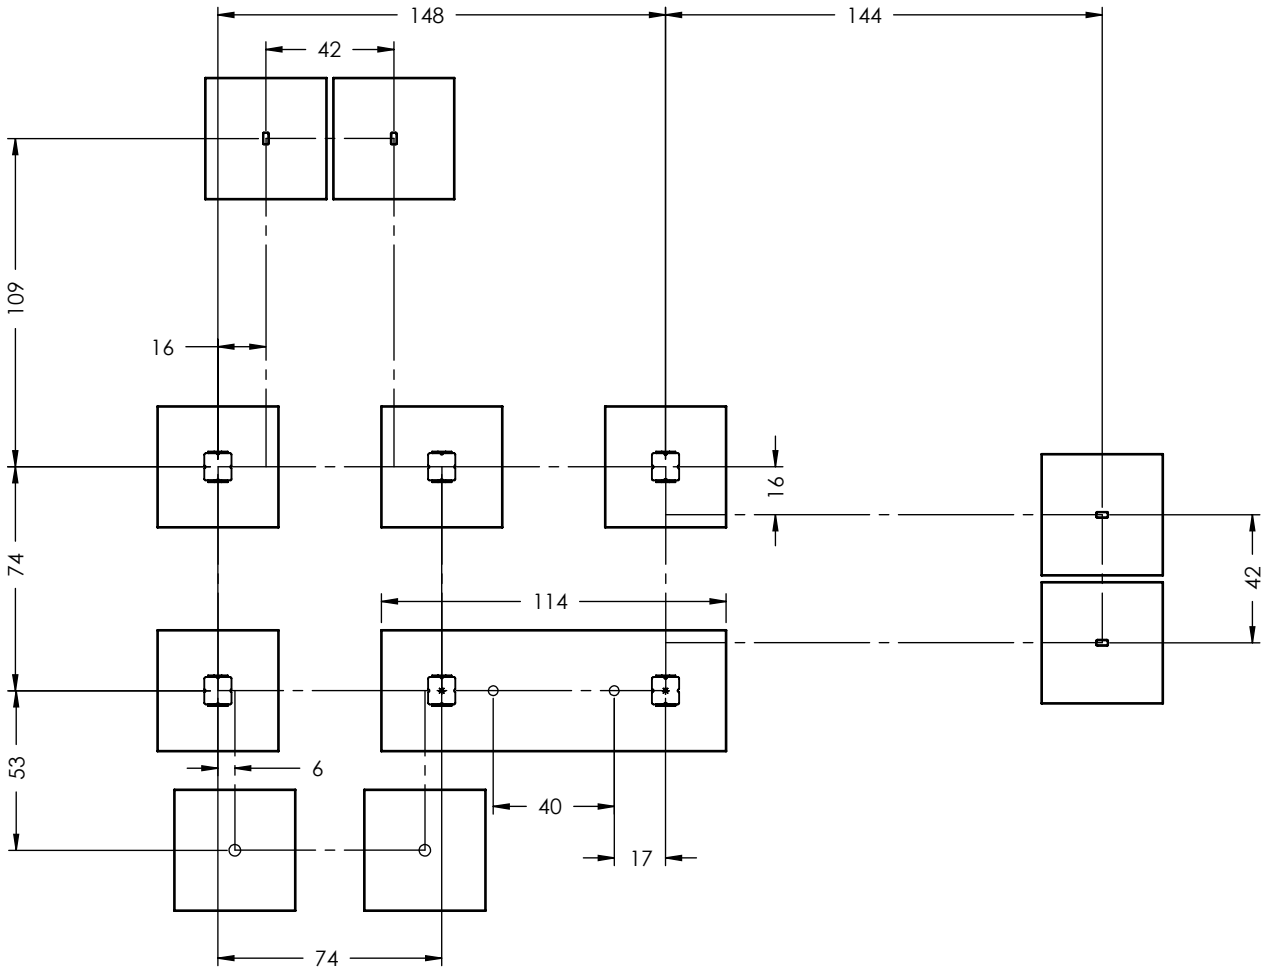

WD1406

v012
02.12.2021
W. G.
[cm]

vinci
play

[cm]

vinci
play

[cm]

vinci
play

28x M10x120 (K2)
32x M10x120 (K3)

NOT INCLUDED

6x M8x120 (K2)
2x M8x120 (K3)

NOT INCLUDED

[cm]

x2
 4,5h

 48h
 x14 0,06 m³
 x14 >0.02m³

vinci
play

		Plywood/ HDPE		HPL	
94x	8x50 sxi	1x	WD72	1x	WD73
2x	WD1	2x	WD15	2x	WD16
1x	WD14-2	2x	WD35	2x	WD36
2x	E34 _(K1, K3)	1x	WD73	1x	WD74
2x	E35 _(K2)	2x	WD28 _(S1)	2x	WD29 _(S1)
1x	WD14-4	2x	WD113 _(S6)	2x	WD114 _(S6)
2x	WD52	1x	WD40	1x	WD41
1x	V001	1x	WD112	1x	WD137
1x	GL	1x	WD63	1x	WD64
		1x	WD65	1x	WD90

[cm]

vinci
play

- | | | | |
|---------|------|-----|------|
| PLYWOOD | WD72 | HPL | WD73 |
| PLYWOOD | WD74 | HPL | WD75 |

8x50 sxi

[cm]

vinci play

PLYWOOD HPL
WD28 S1 **WD29**
 PLYWOOD HPL
WD113 S6 **WD114**

8x50 sxi

[cm]

vinci
play

WD1

8x50 sxi

V001

[cm]

vinci play