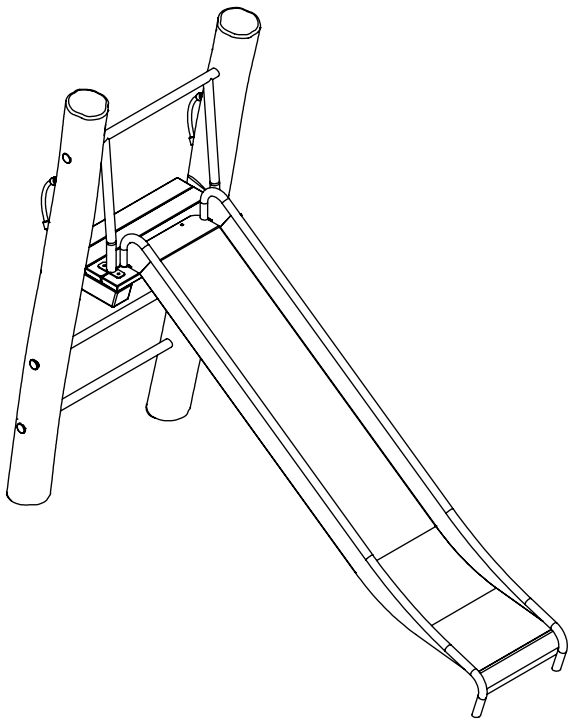

# RB1292

v012  
27.09.2021  
D. P.  
[cm]

vinci  
play

[cm]

vinci  
play

[cm]

vinci  
play

[cm]

vinci  
play

[cm]

vinci  
play

[cm]

1,5h

vinci play

127334  
x2

123110  
x2

3x 12e055

[cm]

vinci  
play

16x 5x80sxs

[cm]

vinci  
play

4x 8x50sxi

[cm]

6,3

**V001**

Part No:  
000000-  
00000

[cm]

**vinci play**