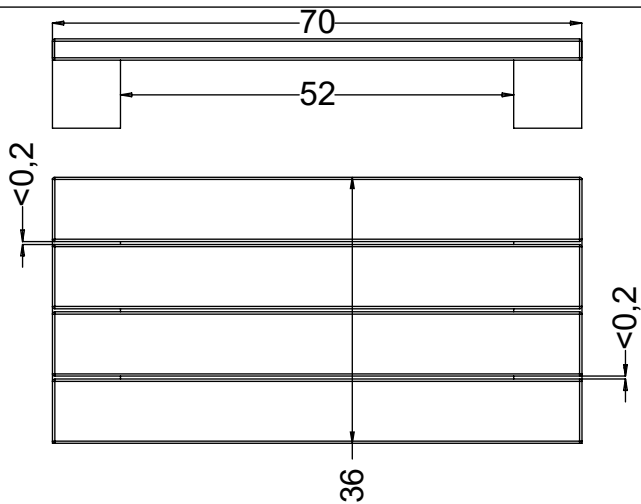

122113  
x1

128184  
x4

128183  
x2

125119  
x2

994171  
x1

992161  
x1

|    |        |
|----|--------|
| 2x | 12e007 |
| 1x | 12e019 |
| 1x | 12e030 |
| 3x | 12e055 |
| 1x | V001   |

|     |          |
|-----|----------|
| 16x | 5x80sxs  |
| 4x  | 8x50sxi  |
| 6x  | 8x160sxt |

3x 12e055

[cm]

vinci  
play

16x 5x80sxs

[cm]

vinci  
play

4x 8x50sxi

[cm]

6,3

**V001**

Part No:  
000000-  
00000

[cm]

**vinci play**