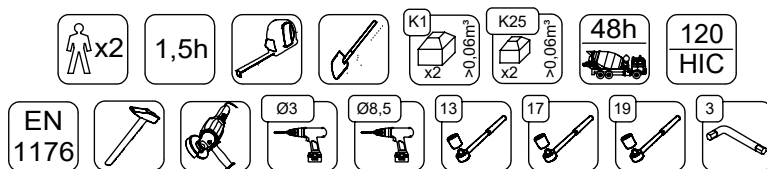

# RB1292

v012  
27.09.2021  
D. P.  
[cm]

vinci  
play

[cm]

vinci  
play

[cm]

vinci  
play

[cm]

6,3

**V001**

Part No:  
000000-  
00000

[cm]

**vinci play**