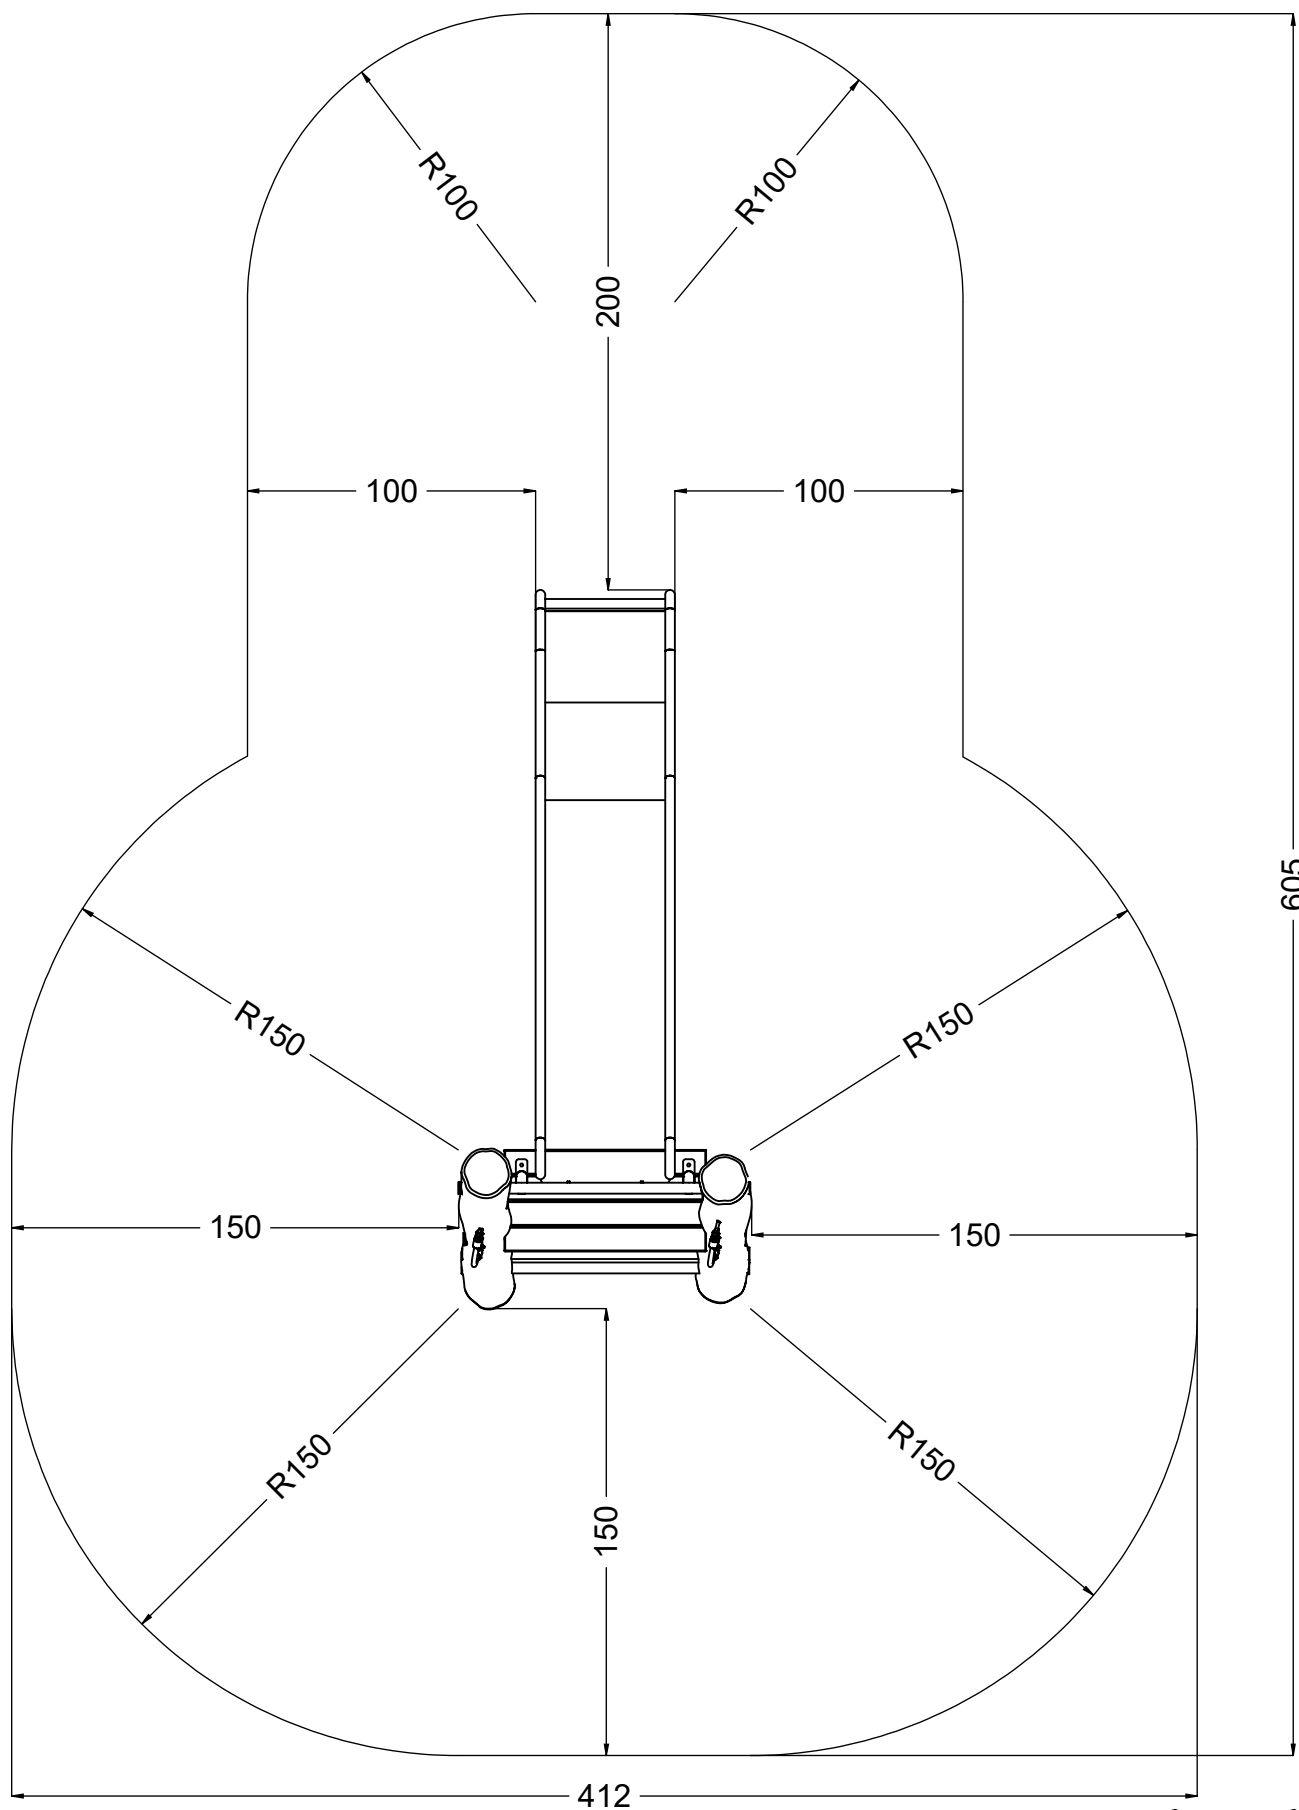

vinci  
play

[cm]

vinci  
play

[cm]

1,5h

vinci play

127334  
x2

123110  
x2

3x 12e055

[cm]

vinci  
play

16x 5x80sxs

[cm]

vinci  
play

4x 8x50sxi

[cm]

vinci  
play

6x 8x160sxt

1x 12e019

1x 12e030

[cm]

vinci  
play

[cm]

vinci play

6,3

**V001**

Part No:  
000000-  
00000

[cm]

**vinci play**