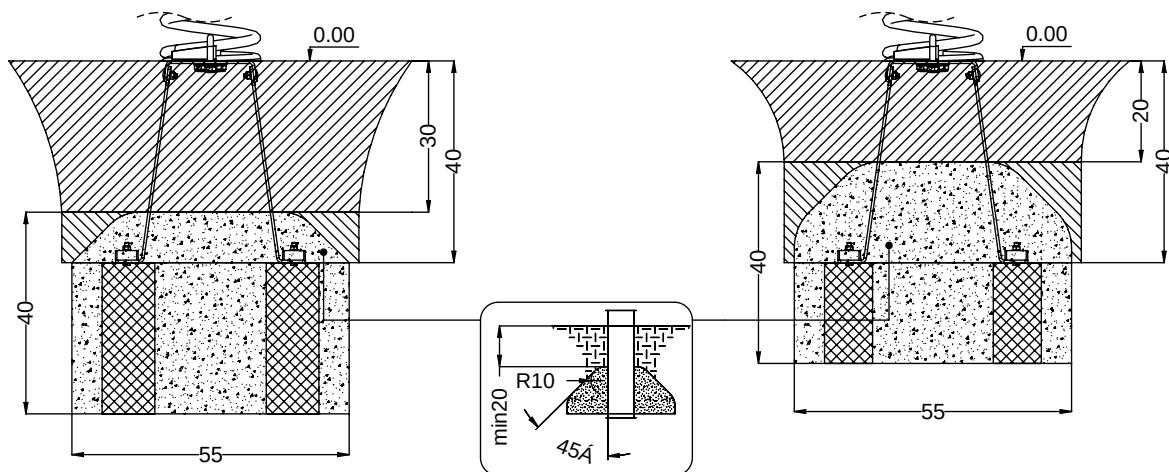

vinci
play

K17

K3

	K3
M10x120 x4	
NOT INCLUDED	

[cm]

1,5h

K17
x1 >0,12[m]

48h

SP8-C2 x1

SP5 x1

SP4-C2 x1

[cm]

vinci
play

V001

Part No:
000000-
00000

000000-00000