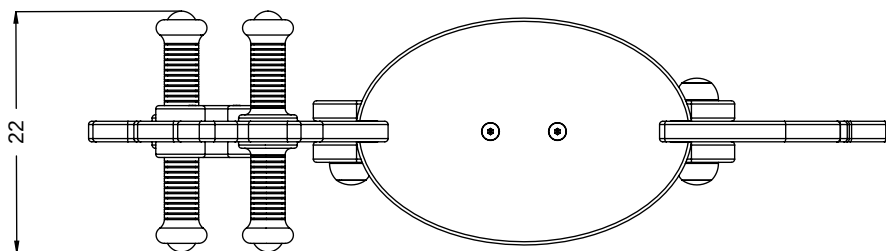

[cm]

vinci
play