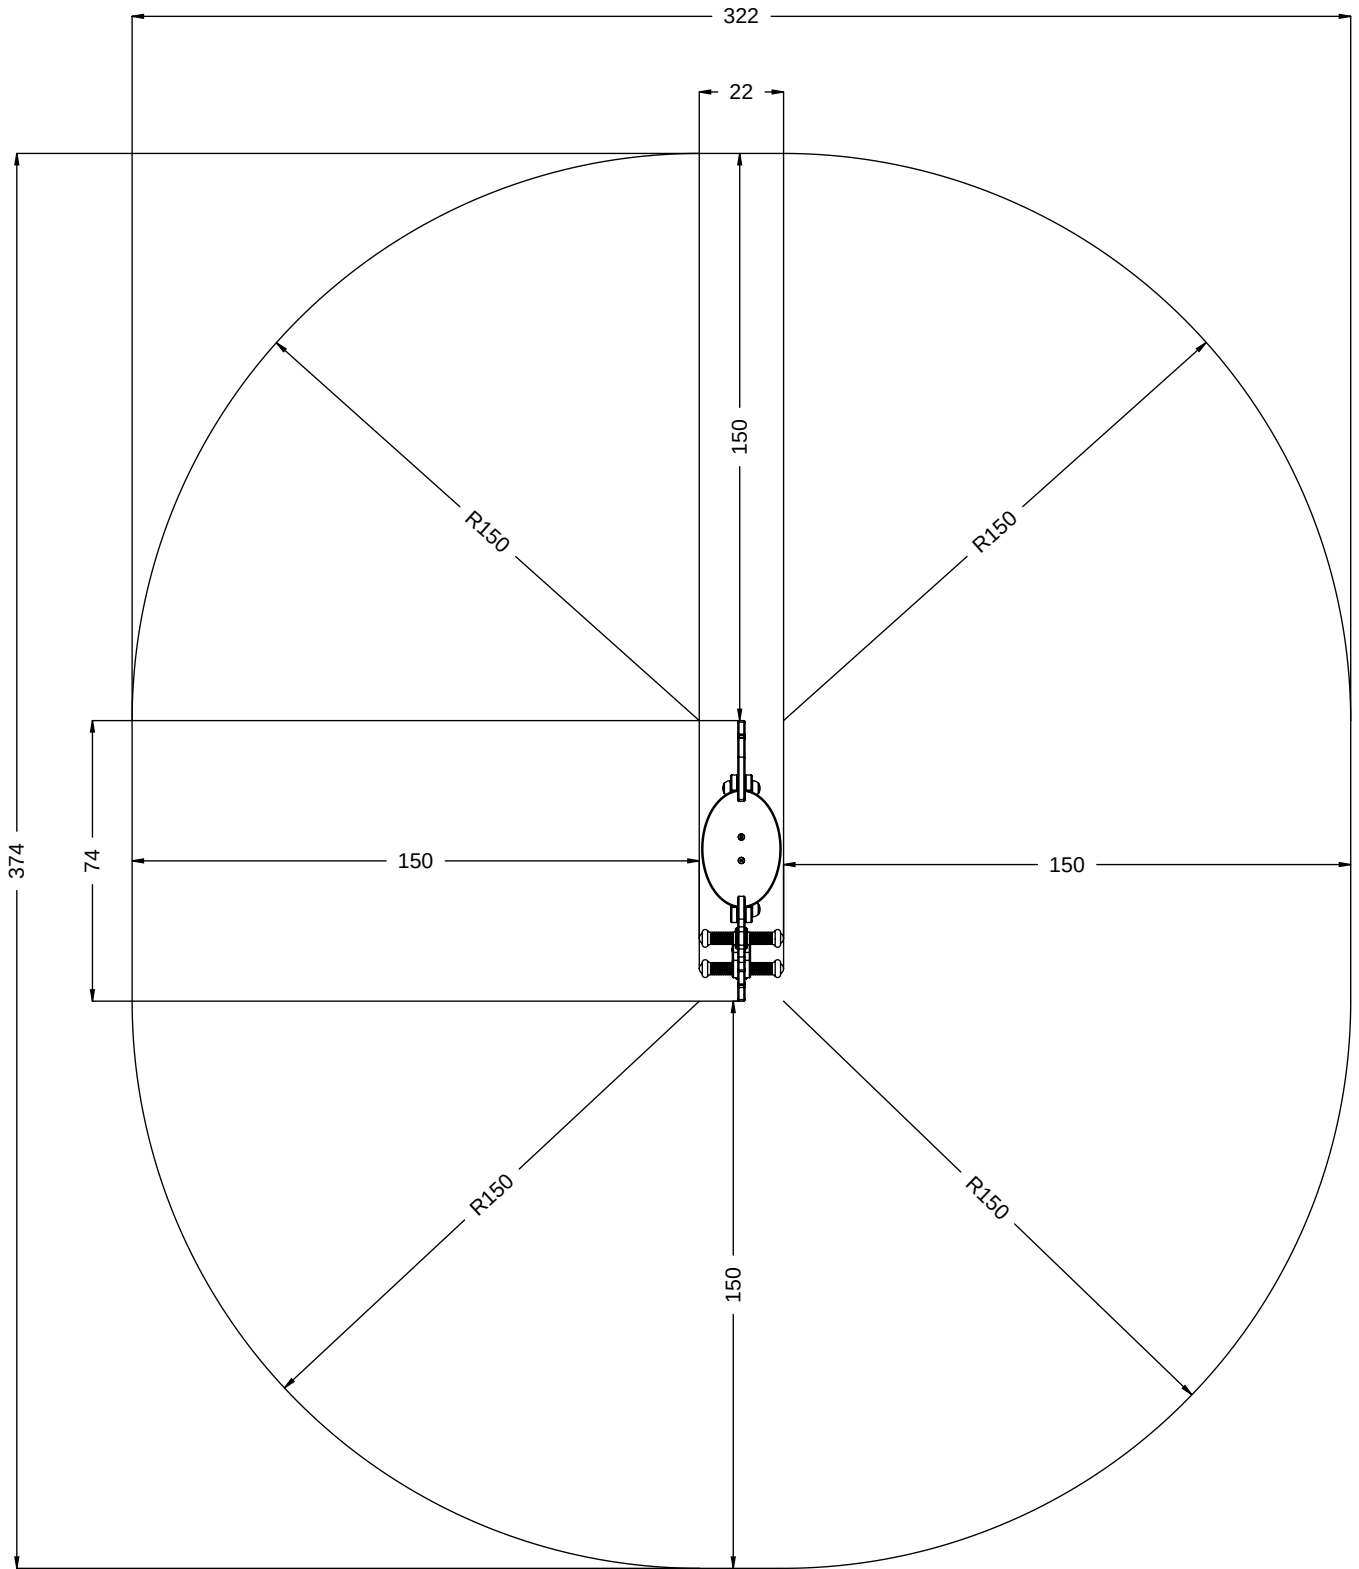

0651

[cm]

v011
29.04.2020
A. K.

vinci
play

[cm]

[cm]

vinci
play

[cm]

vinci
play

K17

K3

	K3
M10x120 x4	
NOT INCLUDED	

[cm]

1,5h

K17
x1 >0,12[m]

48h

K3
x1 >0,09[m]

vinci
play

061216
x1

061217
x1

061143
x2

061142
x1

B5-2
x1

B57
x1

SP8-C2 x1

SP5 x1

SP4-C2 x1

[cm]

vinci
play

V001

Part No:
000000-
00000

000000-00000