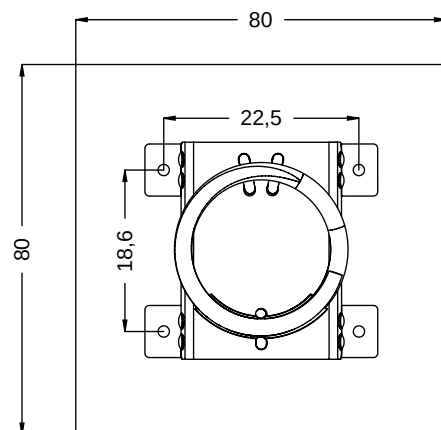

vinci
play

K17

K3

	K3
M10x120 x4	
NOT INCLUDED	

[cm]

1,5h

K17
x1 >0,12[m]

48h

K3
x1 >0,09[m]

vinci
play

061216
x1

061217
x1

061143
x2

061142
x1

B5-2
x1

B57
x1

SP8-C2 x1

SP5 x1

SP4-C2 x1

[cm]

vinci
play

V001

Part No:
000000-
00000

000000-00000