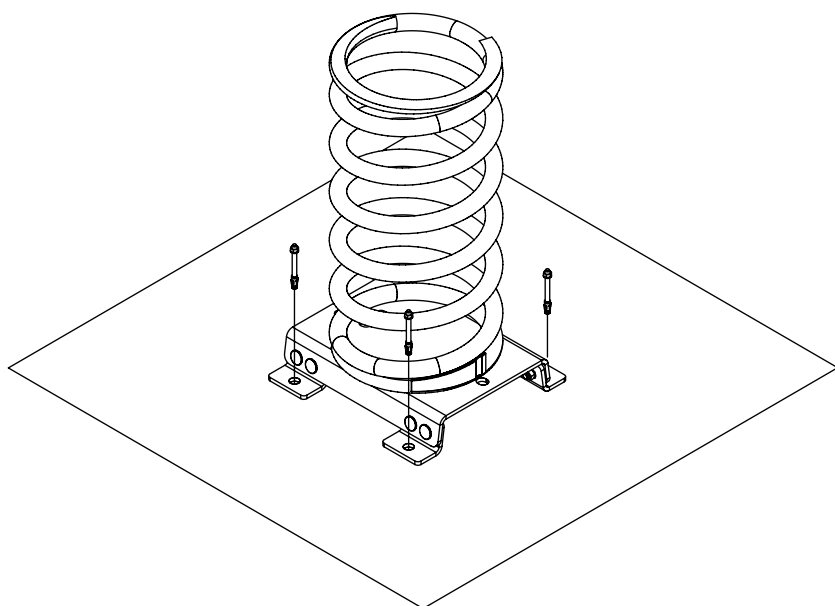

vinci
play

K17

K3

	K3
M10x120 x4	
NOT INCLUDED	

[cm]

1,5h

K17
x1 >0,12[m]

48h

SP8-C2 x1

SP5 x1

SP4-C2 x1

[cm]

vinci
play

V001

Part No:
000000-
00000

000000-00000