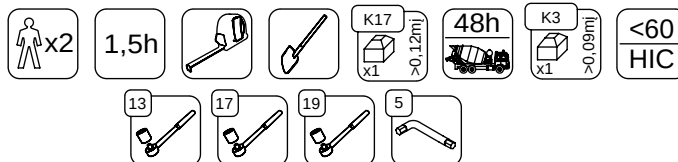

[cm]

v011
29.04.2020
A. K.