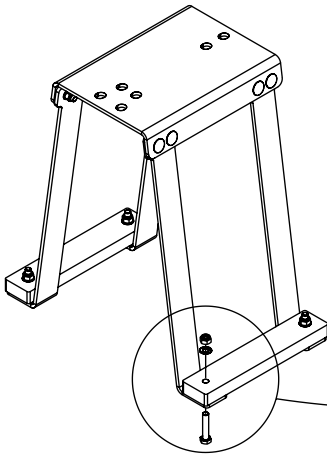

996171
x1

B239
x1

ST/INOX		HDPE	
1x	SP3 _(K17)	1x	SP5
1x	SP1	1x	SP8-C2
1x	SP2	1x	SP9
1x	SP25	2x	SP58-C2
1x	SP4-C2	1x	SP61
1x	V001		

K17

SP1 x1

SP3 x1

K3

SP1 x1

[cm]

vinci
play

SP2 x1

[cm]

vinci
play

SP25 x1

[cm]

vinci
play

SP8-C2 x1

SP5 x1

SP4-C2 x1

[cm]

vinci
play

V001

Part No:
000000-
00000

000000-00000