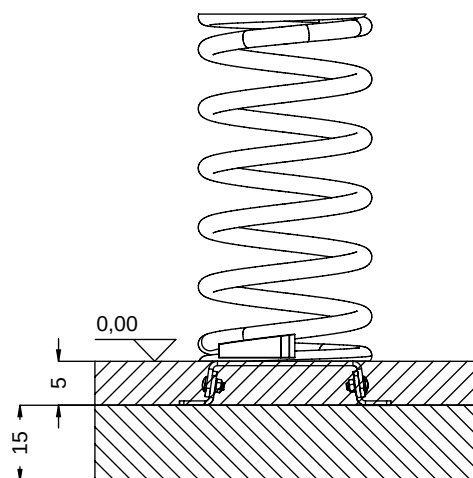

vinci
play

K17

K3

	K3
M10x120 x4	
NOT INCLUDED	

[cm]

1,5h

K17
x1 >0,12[m]

48h

K3
x1 >0,09[m]

vinci
play

061216
x1

061217
x1

061143
x2

061142
x1

B5-2
x1

B57
x1

SP8-C2 x1

SP5 x1

SP4-C2 x1

[cm]

vinci
play

V001

Part No:
000000-
00000

000000-00000