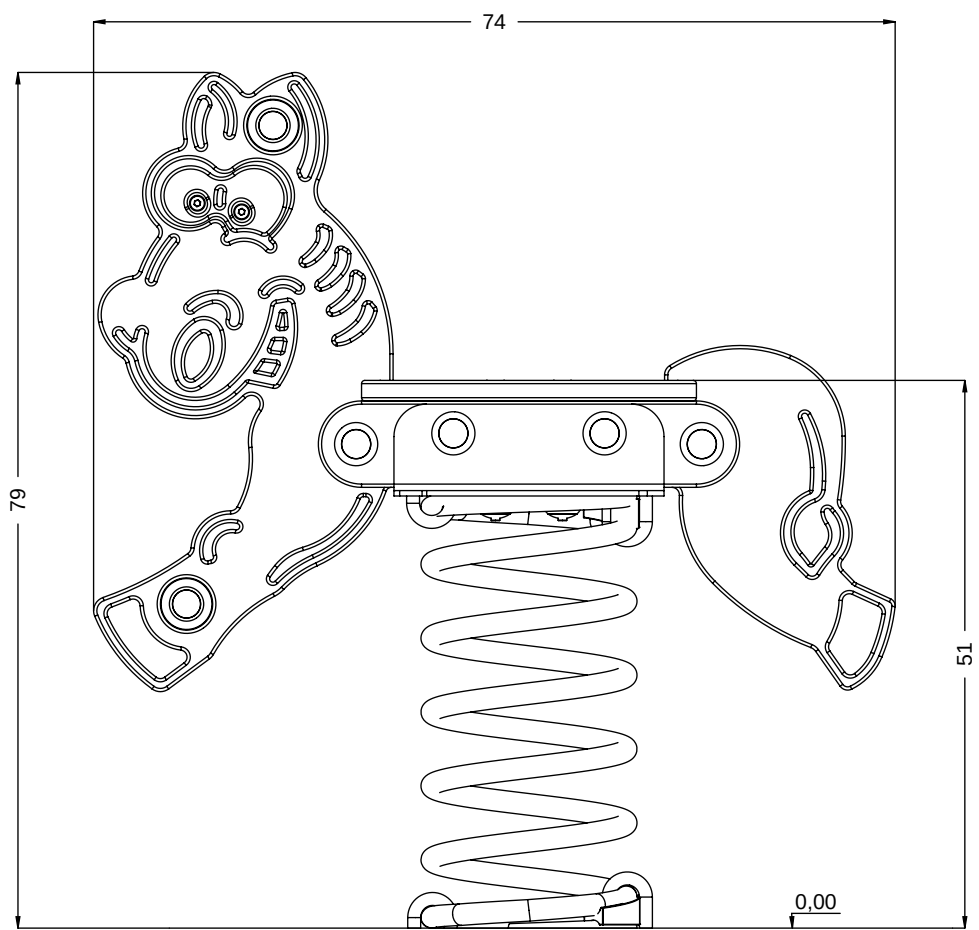

[cm]

vinci
play