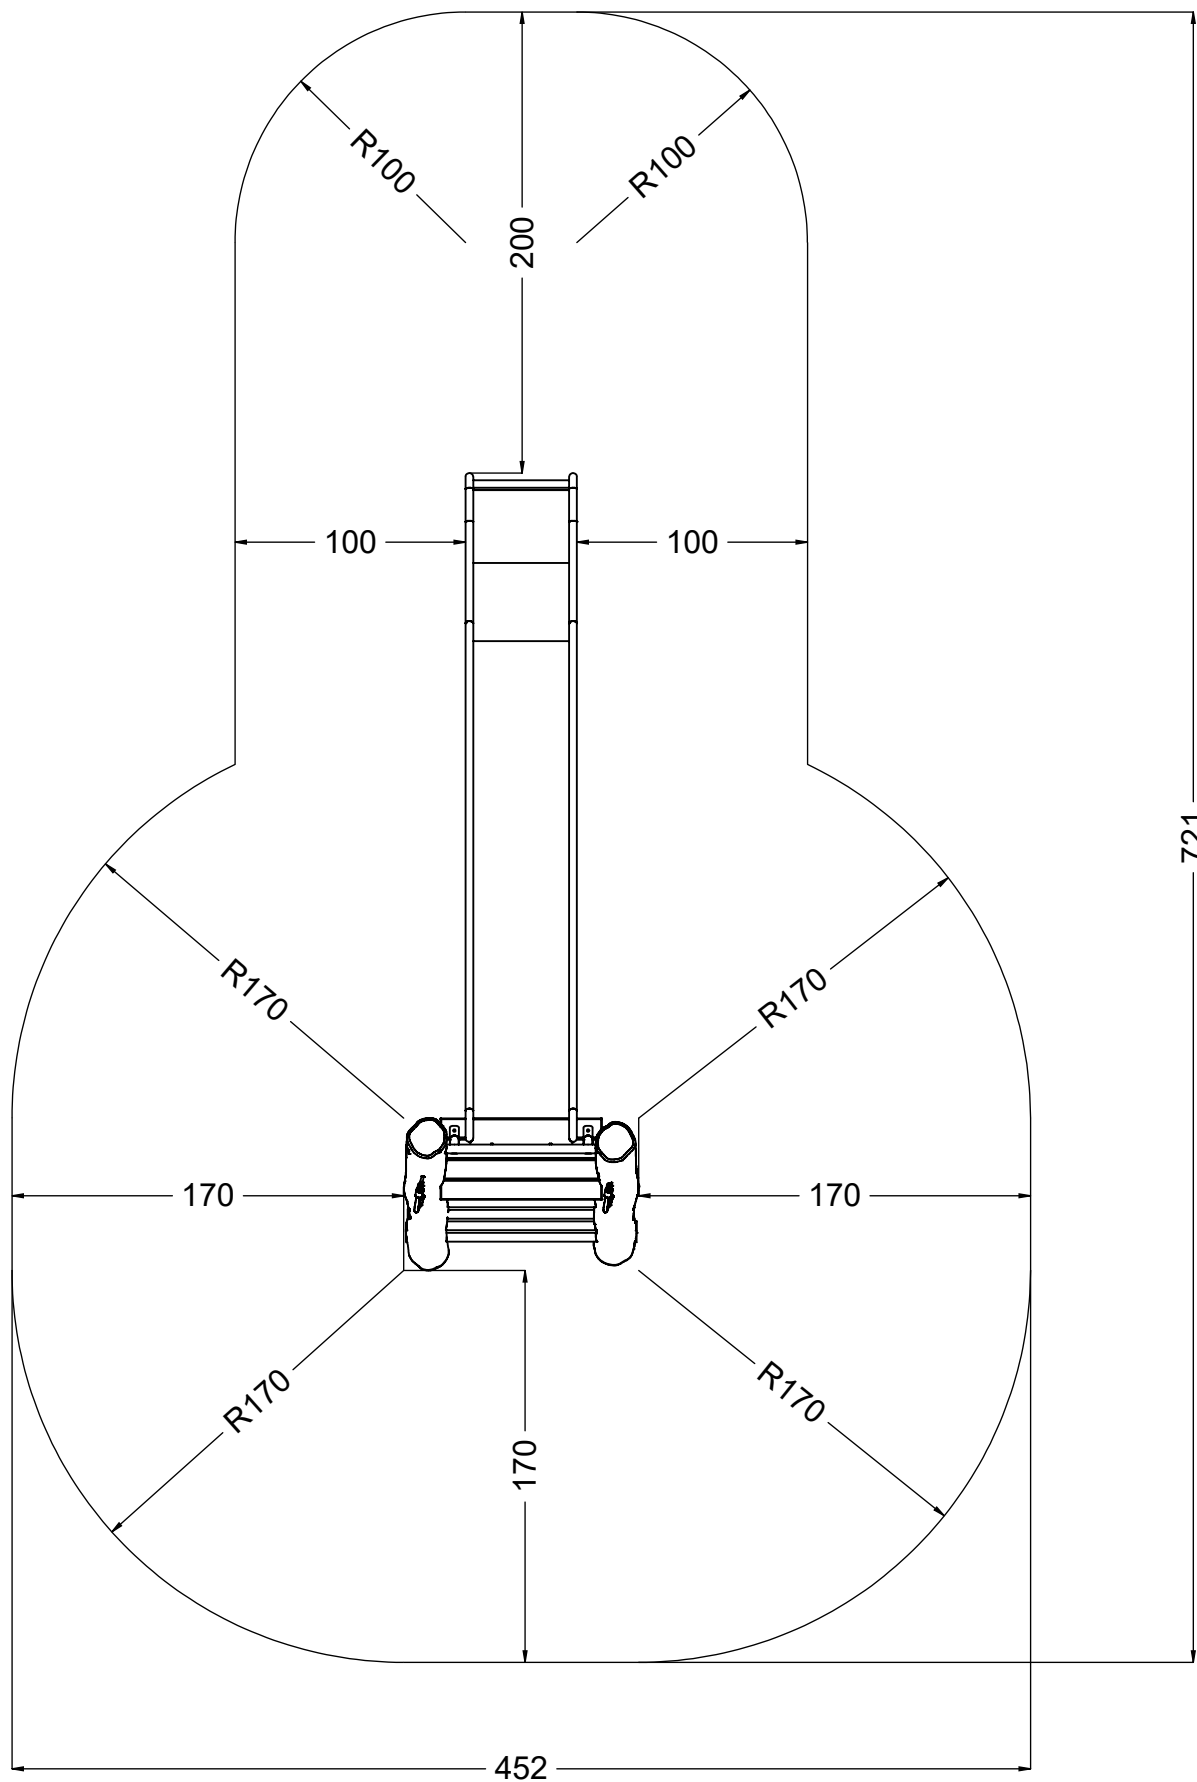

vinci
play

[cm]

vinci
play

48h

[cm]

1,5h

 48h
 >0.06m³
 >0.06m³

vinci play

2x	12e007
1x	12e019
1x	12e030
5x	12e055
1x	V001

16x	5x80sxs
4x	8x50sxi
6x	8x160sxt

[cm]

6x 12e055

vinci
play

16x 5x80sxs

[cm]

vinci
play

4x 8x50sxi

[cm]

vinci
play

6x 8x160sxt

1x 12e019

1x 12e030

[cm]

vinci
play

[cm]

vinci
play

2x 12e007

48h

V001

[cm]

vinci
play