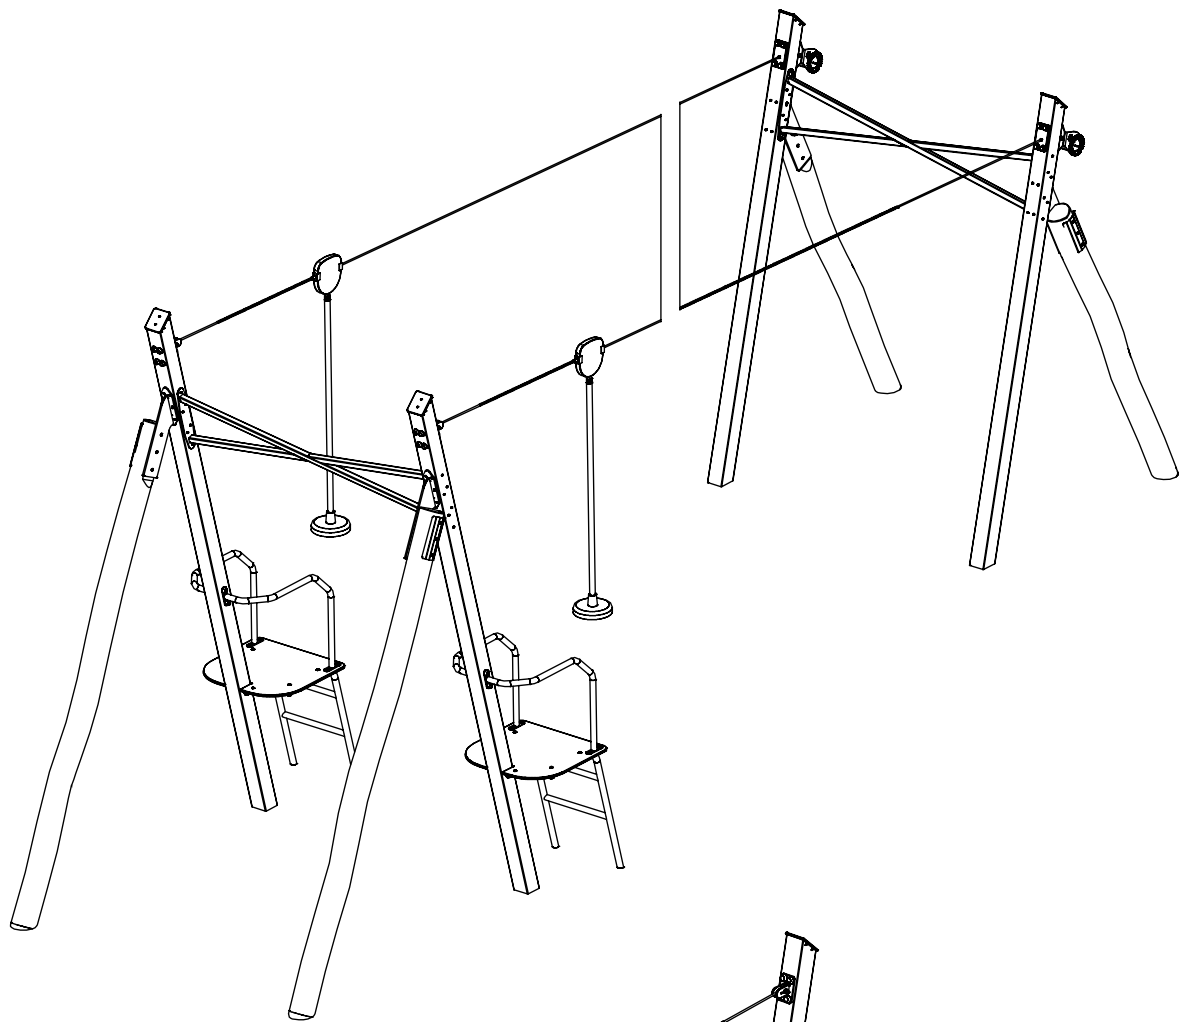

RB1386

v011
15.02.2022
D. P.
[cm]

vinci
play

[cm]

vinci
play

	L
RB1386-20m	2440
RB1386-30m	3440
RB1386-40m	4440

	A [cm]	S [m ²]
RB1386-20m	2204	133,4
RB1386-30m	3192	195,0
RB1386-40m	4192	257,1

[cm]

vinci
play

20m

30m

40m

[cm]

vinci
play

	Y
RB1386-20m	1937
RB1386-30m	2937
RB1386-40m	3937

[cm]

vinci
play

420A
x2

127193
x2

420B
x2

127195
2x

042139
x2

042144
x2

122114
x4

7

E107

-
-
-
-
-
-
-
-

[cm]

vinci play

V001

Part No:
00000-
00000

000000-00000