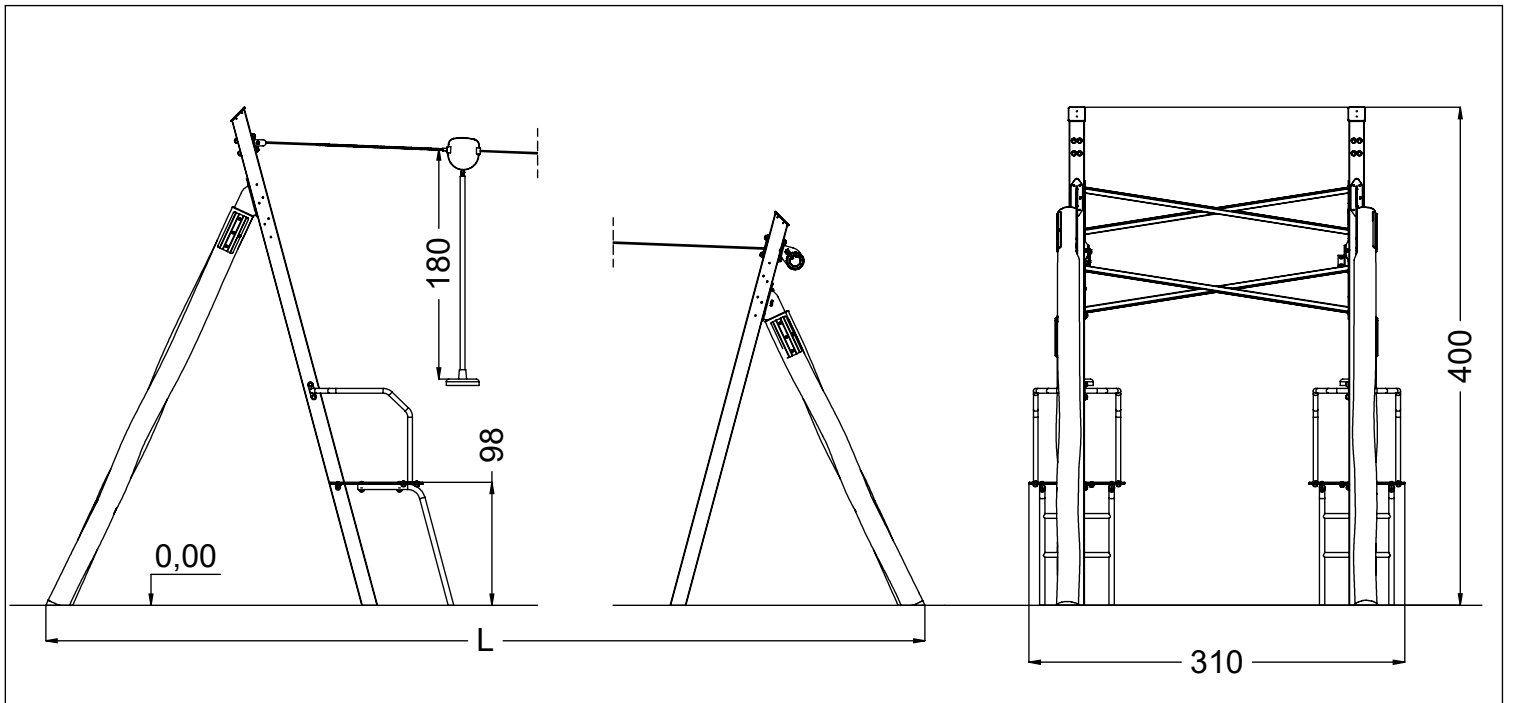

RB1386

v011
15.02.2022
D. P.
[cm]

vinci
play

[cm]

vinci
play

	L
RB1386-20m	2440
RB1386-30m	3440
RB1386-40m	4440

	A [cm]	S [m ²]
RB1386-20m	2204	133,4
RB1386-30m	3192	195,0
RB1386-40m	4192	257,1

[cm]

vinci
play

20m

30m

40m

[cm]

vinci
play

	Y
RB1386-20m	1937
RB1386-30m	2937
RB1386-40m	3937

[cm]