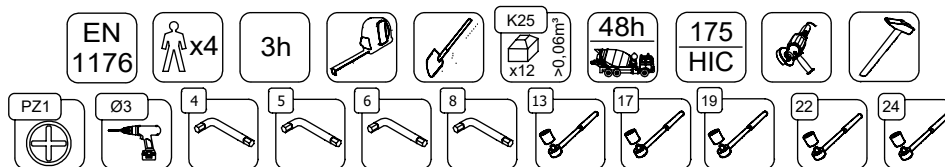

RB1386

v011
15.02.2022
D. P.
[cm]

vinci
play

[cm]

vinci
play

	L
RB1386-20m	2440
RB1386-30m	3440
RB1386-40m	4440

	A [cm]	S [m ²]
RB1386-20m	2204	133,4
RB1386-30m	3192	195,0
RB1386-40m	4192	257,1

[cm]

vinci
play

20m

30m

40m

[cm]

vinci
play

	Y
RB1386-20m	1937
RB1386-30m	2937
RB1386-40m	3937

[cm]