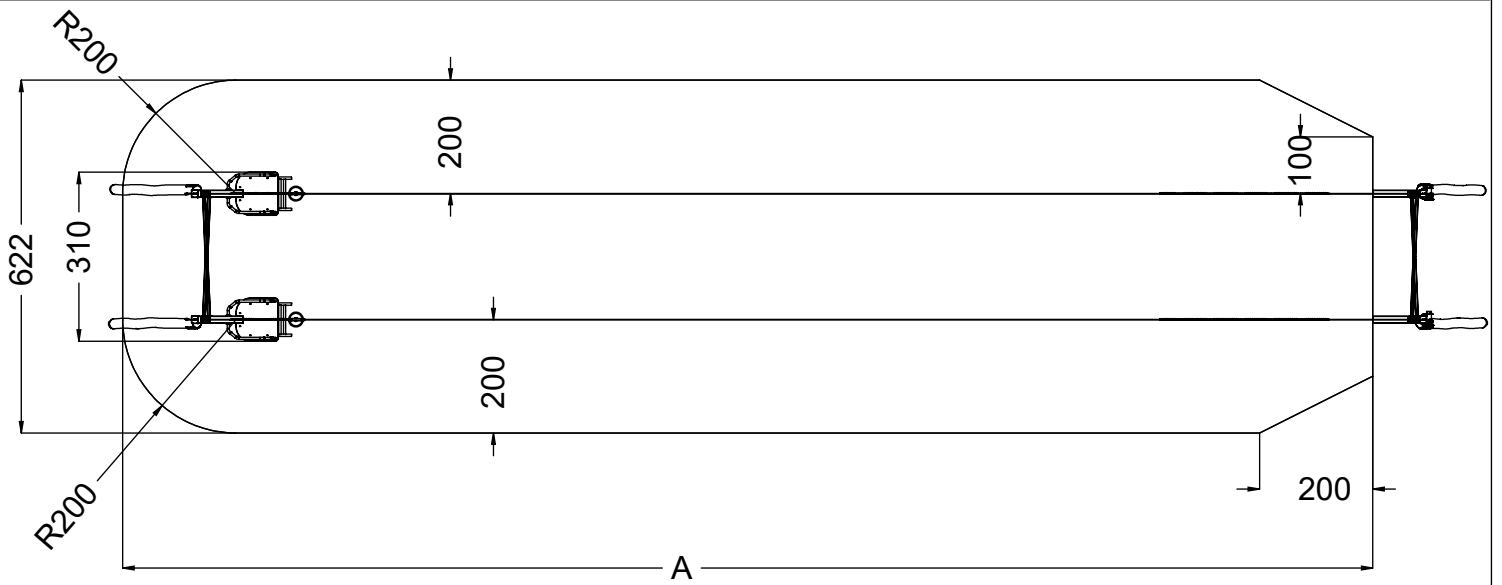

RB1386

v011
15.02.2022
D. P.
[cm]

vinci
play

[cm]

vinci
play

	L
RB1386-20m	2440
RB1386-30m	3440
RB1386-40m	4440

	A [cm]	S [m ²]
RB1386-20m	2204	133,4
RB1386-30m	3192	195,0
RB1386-40m	4192	257,1

[cm]

vinci
play

20m

30m

40m

[cm]

vinci
play

	Y
RB1386-20m	1937
RB1386-30m	2937
RB1386-40m	3937

[cm]