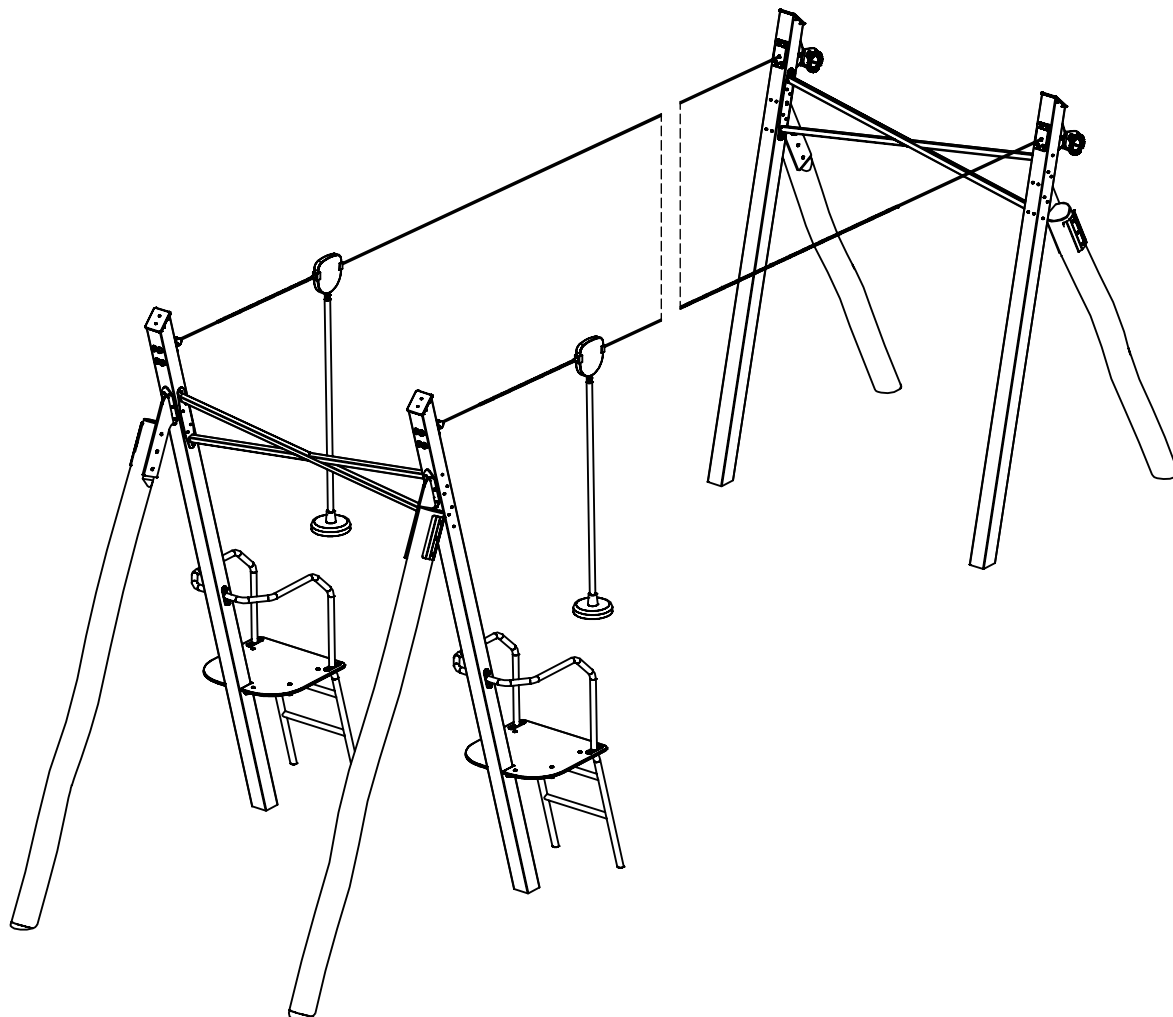

RB1386

v011
15.02.2022
D. P.
[cm]

vinci
play

[cm]

vinci
play

	L
RB1386-20m	2440
RB1386-30m	3440
RB1386-40m	4440

	A [cm]	S [m ²]
RB1386-20m	2204	133,4
RB1386-30m	3192	195,0
RB1386-40m	4192	257,1

[cm]

vinci
play

20m

30m

40m

[cm]

vinci
play

	Y
RB1386-20m	1937
RB1386-30m	2937
RB1386-40m	3937

[cm]

vinci
play

420A
x2

127193
x2

420B
x2

127195
2x

042139
x2

042144
x2

122114
x4

7

E107

-
-
-
-
-
-
-
-

[cm]

vinci play

V001

Part No:
00000-
00000

000000-00000