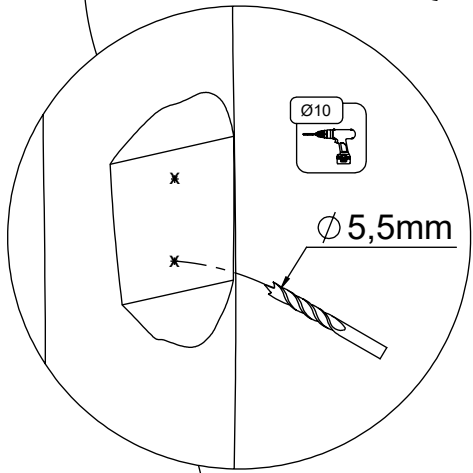

4x 8x50sxi

[cm]

vinci
play