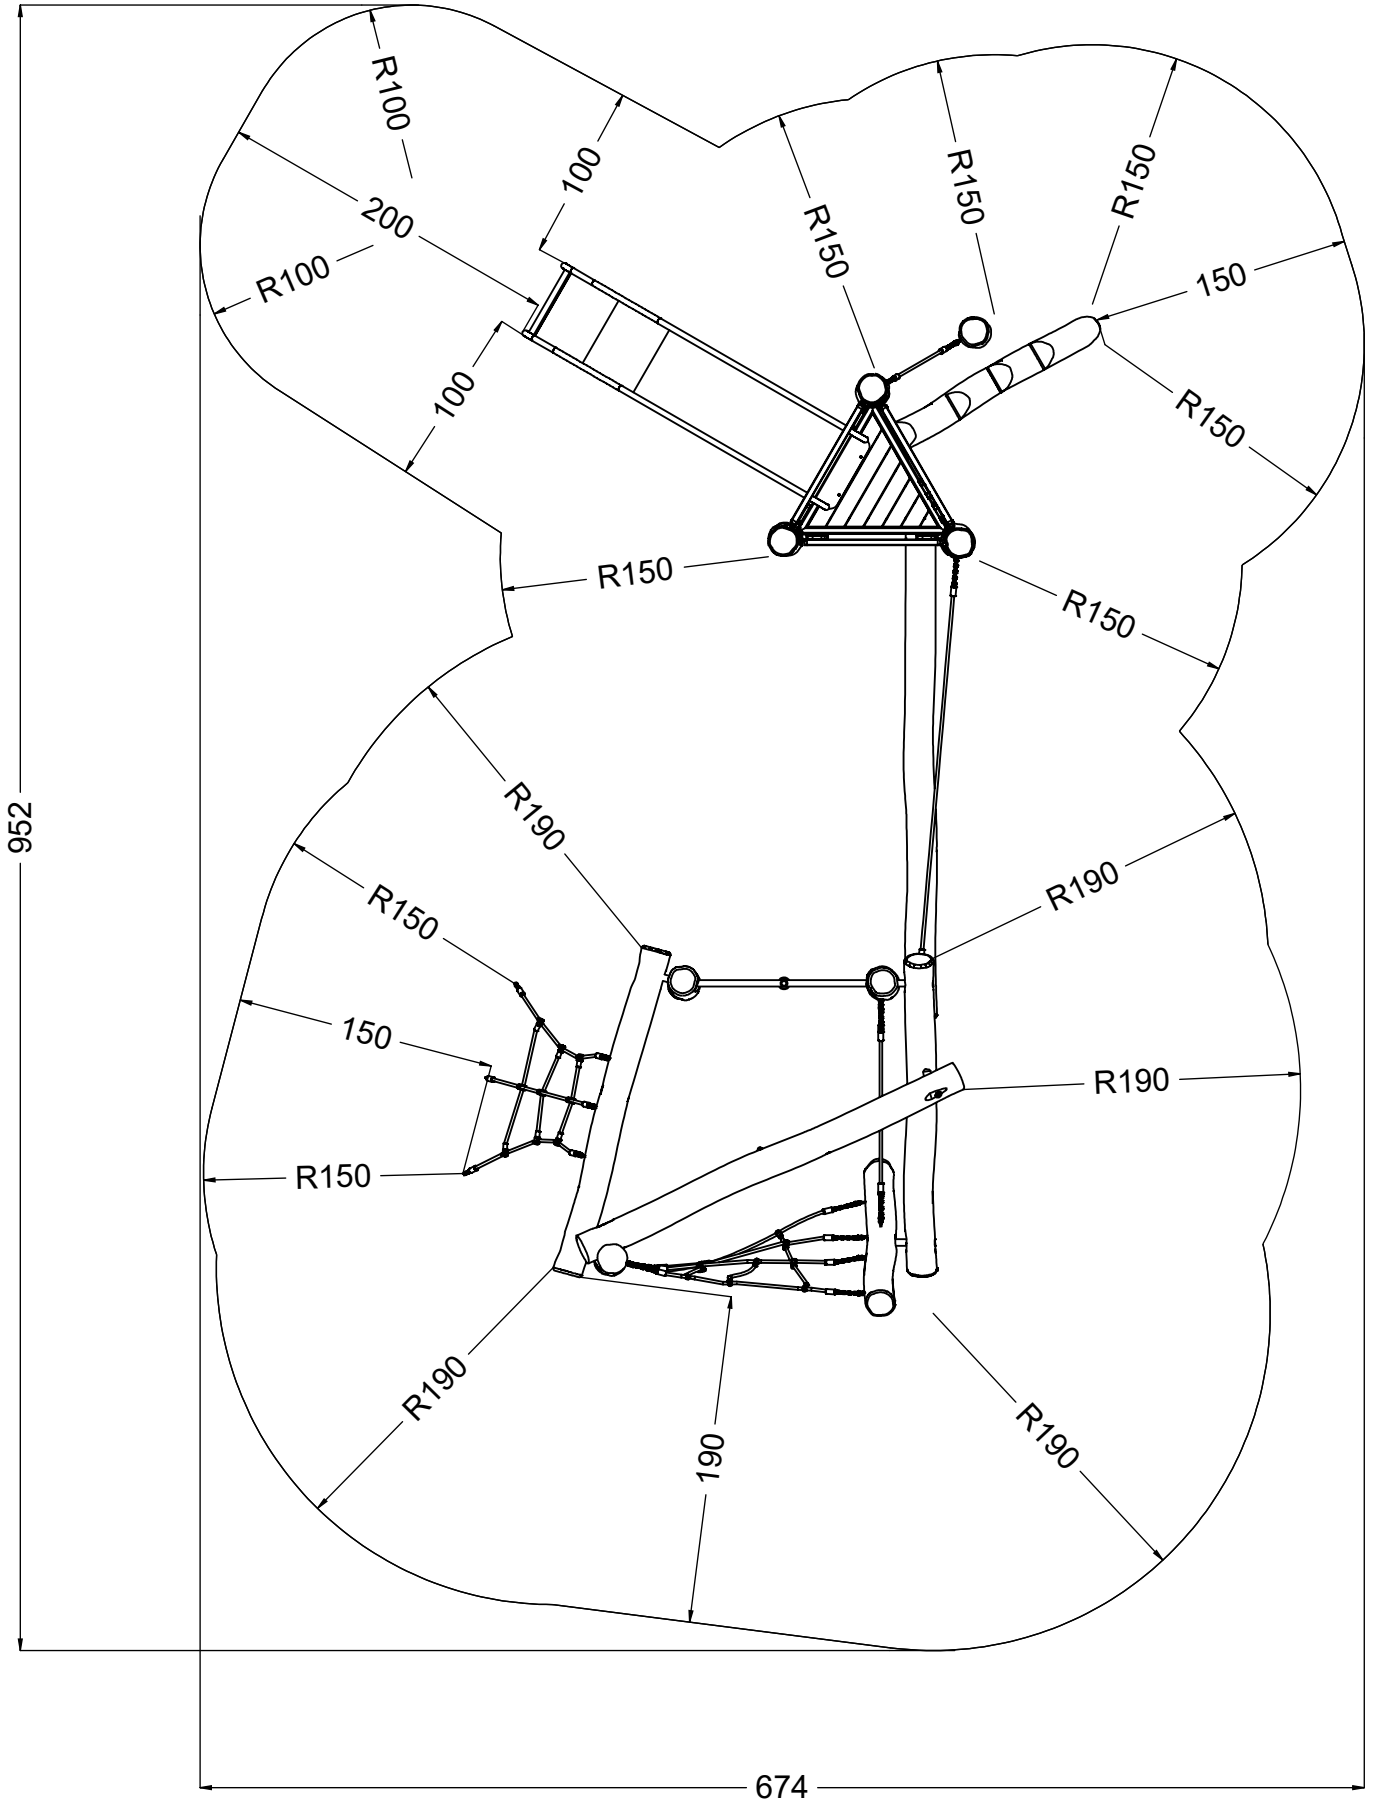

[cm]

vinci
play