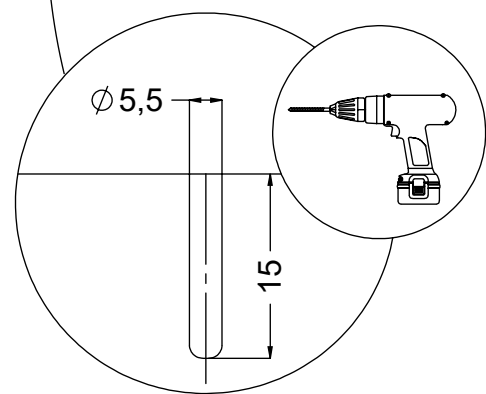

2x 8x50sxi

1x 12e009

1x 12e012

1x 12e010

[cm]

vinci
play

6x 8x160sxt

Ø 5,5