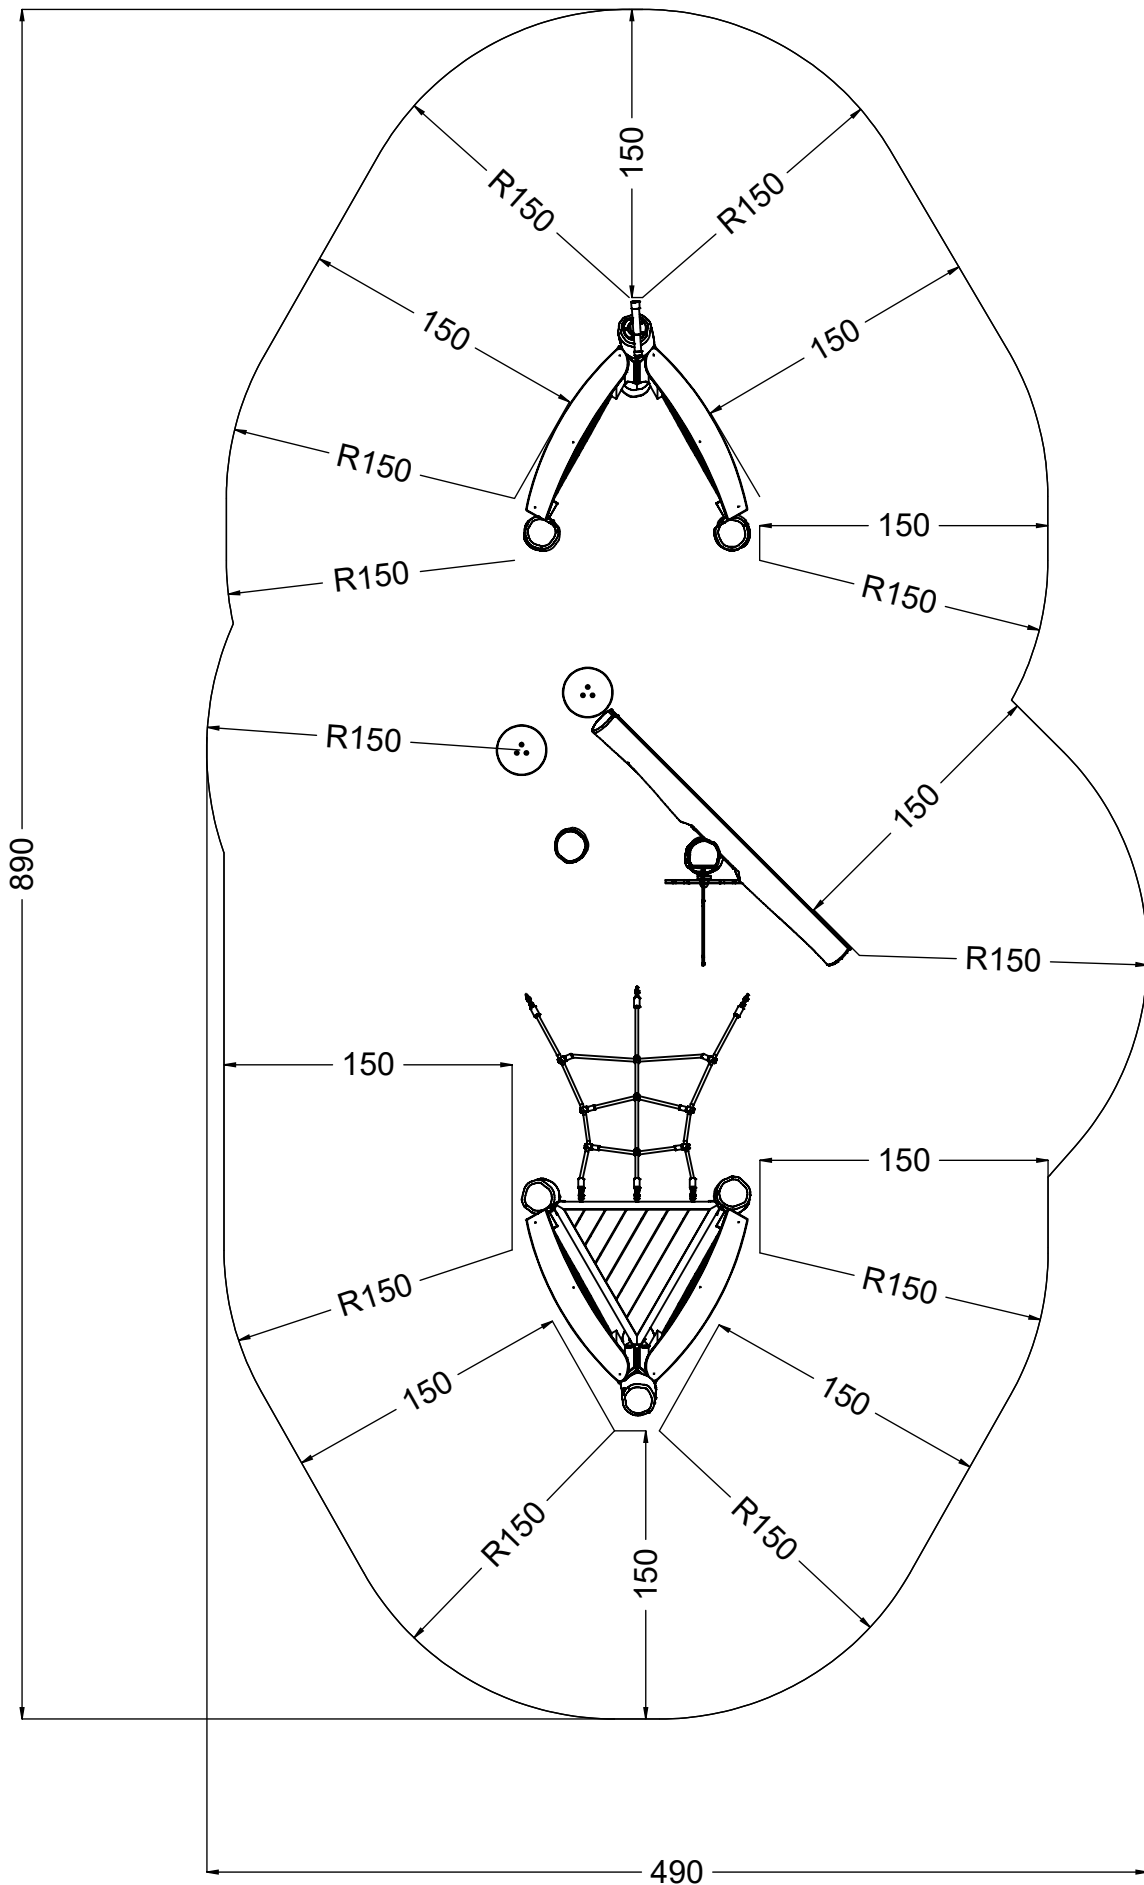

[cm]

vinci
play