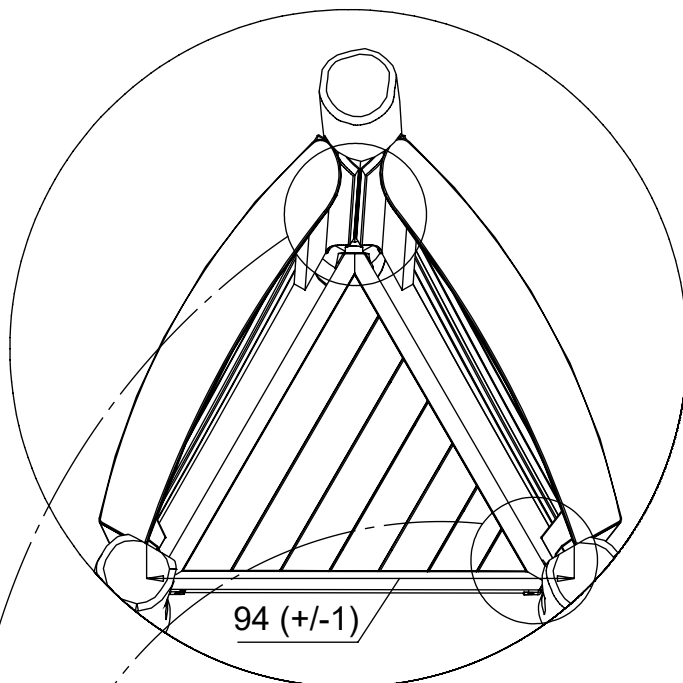

vinci
play

[cm]

vinci
play

Ø 5.5 mm

Ø 8.5mm

vinci play

[cm]

1x 12e003

[cm]

vinci
play

Ø 3.5 mm

4x

4x 5x50 sxs

128137

[cm]

vinci
play

4x
2x 5x50 sxs

4x
3x 5x50 sxs

[cm]

vinci
play

6x 5x80 sxs

[cm]

vinci
play

6x 5x80 sxs

2x 8x50sxi

1x 12e009

1x 12e012

1x 12e010

[cm]

vinci
play

6x 8x160sxt

Ø 5,5