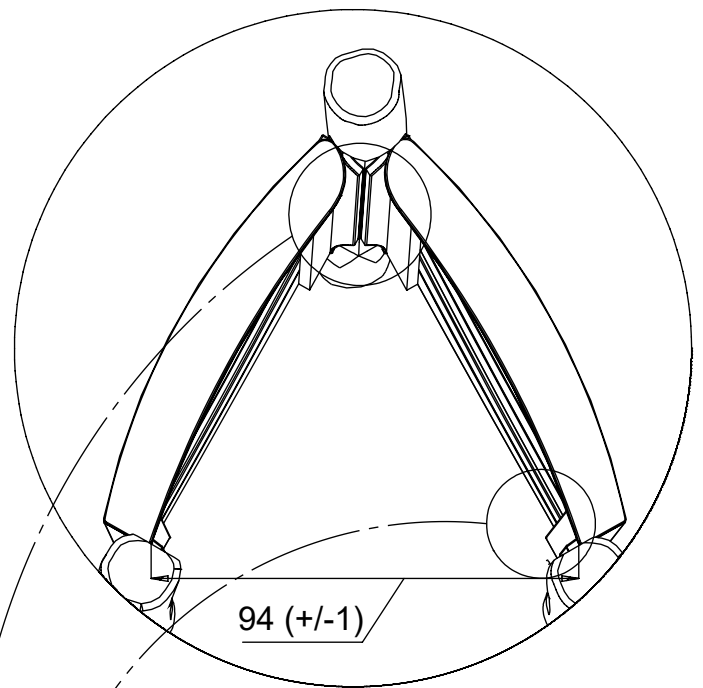

vinci
play

[cm]

vinci
play

Ø 5.5 mm

Ø 8.5mm

vinci play

[cm]

1x 12e003

[cm]

vinci
play

Ø 3.5 mm

4x

4x 5x50 sxs

128137

[cm]

vinci
play

4x
2x 5x50 sxs

4x
3x 5x50 sxs

[cm]

vinci
play

6x 5x80 sxs

[cm]

vinci
play

6x 5x80 sxs

2x 8x50sxi

1x 12e009

1x 12e012

1x 12e010

[cm]

vinci
play

6x 8x160sxt

Ø 5,5