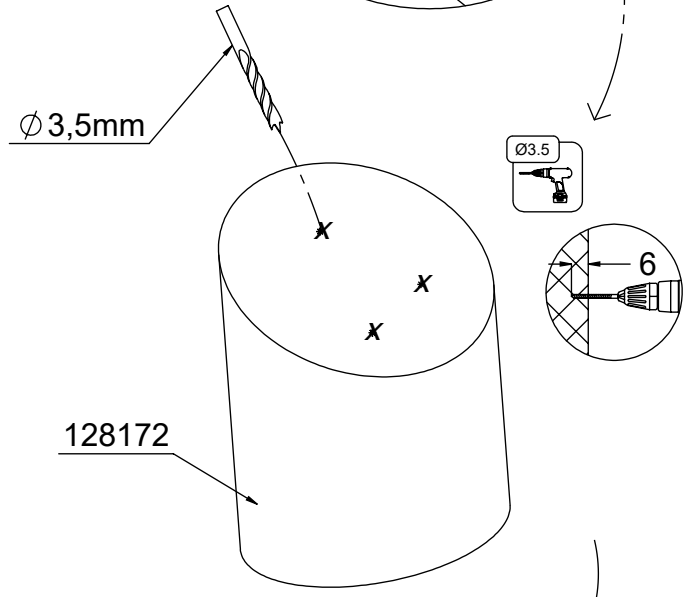

6

Ø 3.5 mm

24x 5x50sxs

4x 5x80sxs

[cm]

vinci play

3x 5x80 sxs

vinci play

[cm]

Ø 24 mm

Ø24

4x 8x80sxt

[cm]

vinci  
play

8x 5x50sxs

10x 5x50sxs

[cm]

vinci  
play

1x 12e056

[cm]

vinci  
play

4x **8x50sxi**

8x 5x80sxs

[cm]

vinci  
play

4x 8x80sxt

Ø 5,5mm

[cm]

vinci  
play