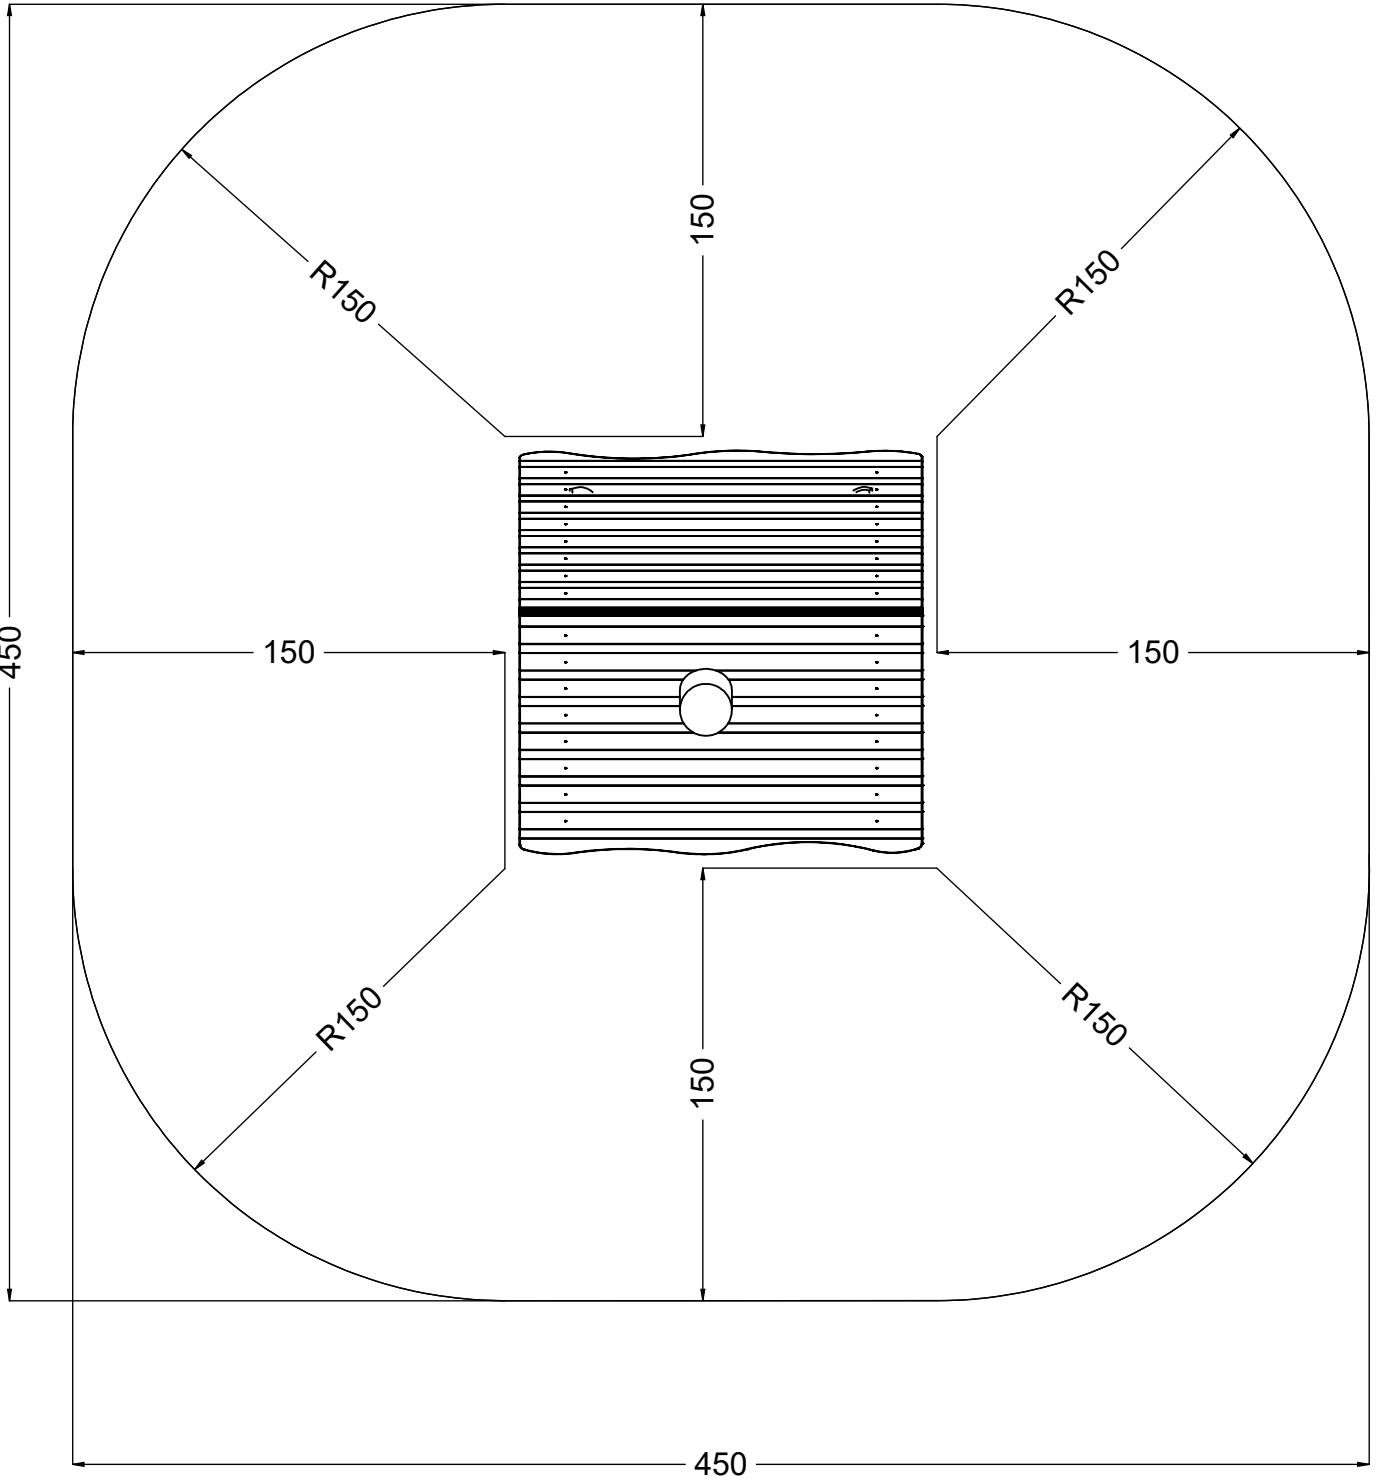

[cm]

vinci
play