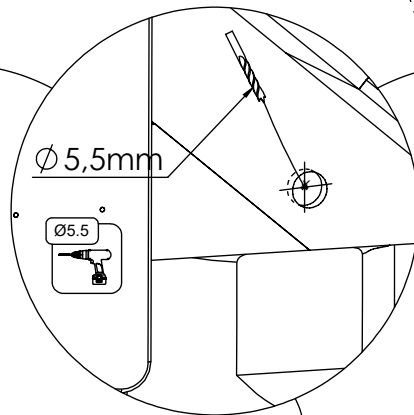

6

Ø 3.5 mm

24x 5x50sxs

4x 5x80sxs

[cm]

vinci play

3x 5x80 sxs

vinci play

[cm]

Ø 24 mm

Ø24

4x 8x80sxt

[cm]

vinci  
play

8x 5x50sxs

10x 5x50sxs

[cm]

vinci  
play

1x 12e056

[cm]

vinci  
play

4x **8x50sxi**

8x 5x80sxs

[cm]

vinci  
play

4x 8x80sxt

Ø 5,5mm

[cm]

vinci  
play