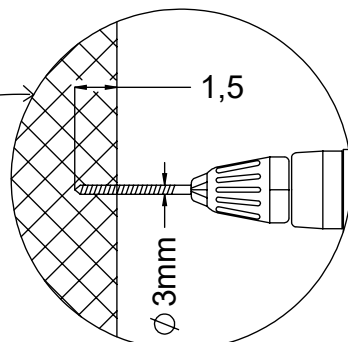

6

Ø 3.5 mm

24x 5x50sxs

4x 5x80sxs

[cm]

vinci play

3x 5x80 sxs

vinci play

[cm]

Ø 24 mm

Ø24

4x 8x80sxt

[cm]

vinci  
play

8x 5x50sxs

10x 5x50sxs

[cm]

vinci  
play

1x 12e056

[cm]

vinci  
play

4x **8x50sxi**

8x 5x80sxs

[cm]

vinci  
play

4x 8x80sxt

Ø 5,5mm

[cm]

vinci  
play