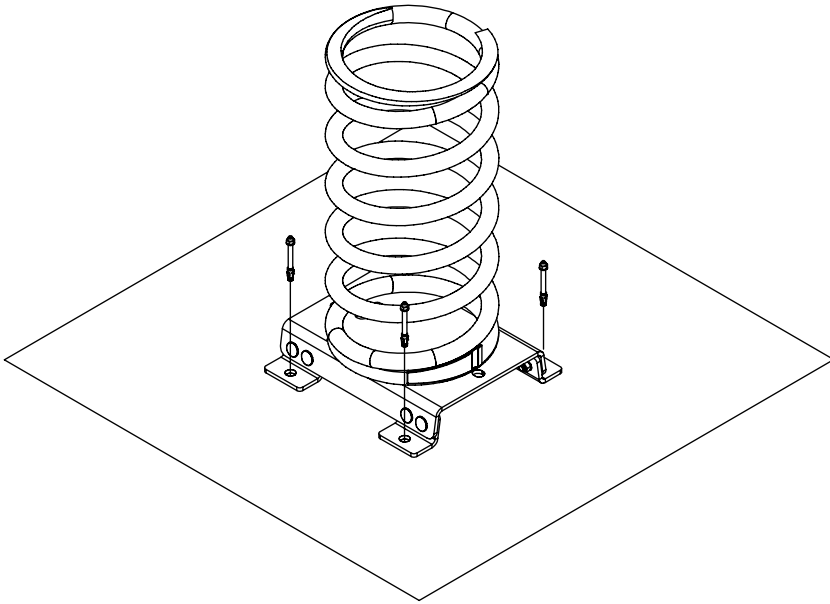

RB1369

v010
22.12.2021
D. P.
[cm]

vinci
play

[cm]

vinci
play

K17

K3

	K3
M10x120 x12	 Ø10
NOT INCLUDED	

[cm]

 x2	1,5h			 K17 x2 >0,12m ²	 48h	 K3 x2 >0,09m ²
--	------	---	---	---	---	---

vinci
play

124142
x1

996171
x3

b239
x3

b245
x3

3x	SP3 _(K17)
3x	SP1
6x	SP2
3x	12e059
1x	V002

K17

3x

SP1 x1

SP3 x1

K3

3x

SP1 x1

[cm]

 000000-00000

[cm]

vinci play