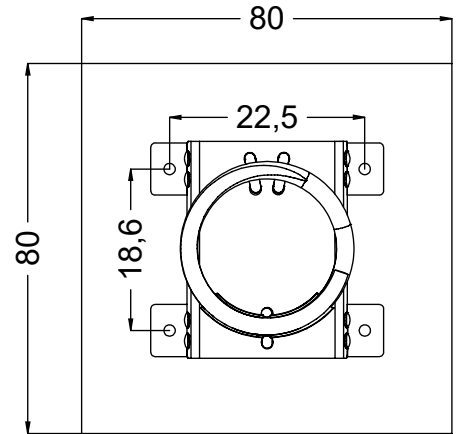

RB1369

v010
22.12.2021
D. P.
[cm]

vinci
play

[cm]

vinci
play

K17

K3

	K3
M10x120 x12	 Ø10
NOT INCLUDED	

[cm]

 x2	1,5h			 K17 x2 >0,12m ²	 48h	 K3 x2 >0,09m ²
--	------	---	---	---	---	---

vinci
play

124142
x1

996171
x3

b239
x3

b245
x3

3x	SP3 _(K17)
3x	SP1
6x	SP2
3x	12e059
1x	V002

K17

3x

SP1 x1

SP3 x1

K3

3x

SP1 x1

[cm]

 000000-00000

[cm]

vinci play