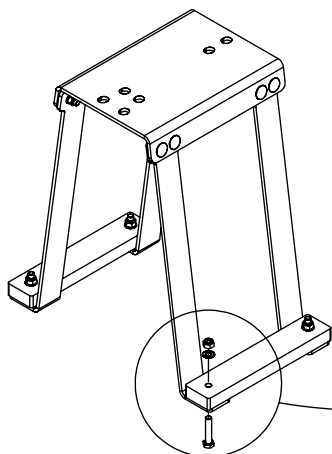

RB1369

v010
22.12.2021
D. P.
[cm]

vinci
play

[cm]

vinci
play

K17

K3

	K3
M10x120 x12	 Ø10
NOT INCLUDED	

[cm]

 x2	1,5h			 K17 x2 >0,12m ²	 48h	 K3 x2 >0,09m ²
--	------	---	---	---	---	---

vinci
play

124142
x1

996171
x3

b239
x3

b245
x3

3x	SP3 _(K17)
3x	SP1
6x	SP2
3x	12e059
1x	V002

K17

3x

SP1 x1

SP3 x1

K3

3x

SP1 x1

[cm]