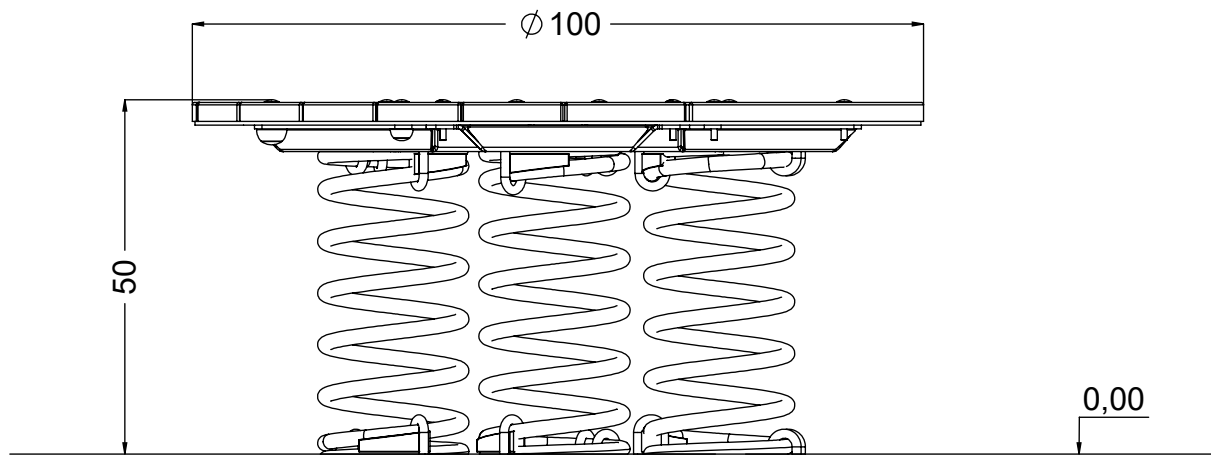

RB1369

v010
22.12.2021
D. P.
[cm]

vinci
play

[cm]

vinci
play

K17

K3

	K3
M10x120 x12	 Ø10
NOT INCLUDED	

[cm]

 x2	1,5h			 K17 x2 >0,12m ²	 48h	 K3 x2 >0,09m ²
--	------	---	---	---	---	---

vinci
play

124142
x1

996171
x3

b239
x3

b245
x3

3x	SP3 _(K17)
3x	SP1
6x	SP2
3x	12e059
1x	V002

K17

3x

SP1 x1

SP3 x1

K3

3x

SP1 x1

[cm]