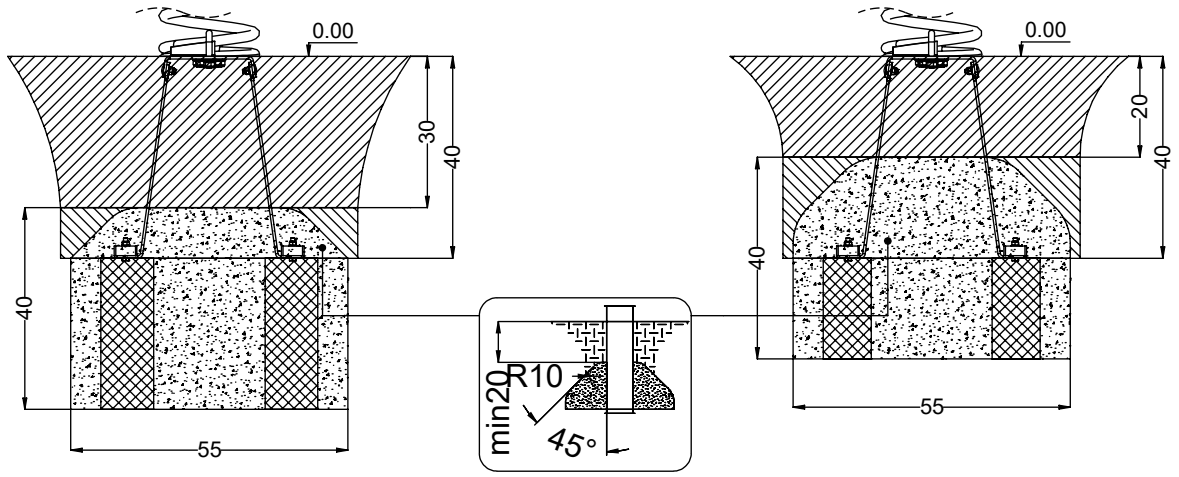

RB1369

v010
22.12.2021
D. P.
[cm]

vinci
play

[cm]

vinci
play

K17

K3

	K3
M10x120 x12	 Ø10
NOT INCLUDED	

[cm]

 x2	1,5h			 K17 x2 >0,12m ²	 48h	 K3 x2 >0,09m ²
--	------	---	---	---	---	---

vinci
play

124142
x1

996171
x3

b239
x3

b245
x3

3x	SP3 _(K17)
3x	SP1
6x	SP2
3x	12e059
1x	V002

K17

3x

SP1 x1

SP3 x1

K3

3x

SP1 x1

[cm]

 000000-00000

[cm]

vinci play