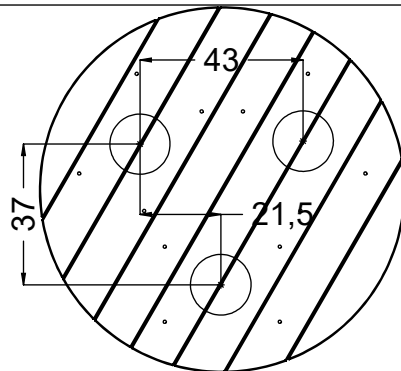

RB1369

v010
22.12.2021
D. P.
[cm]

vinci
play

[cm]

vinci
play

K17

K3

	K3
M10x120 x12	 Ø10
NOT INCLUDED	

[cm]

 x2	1,5h			 K17 x2 >0,12m ²	 48h	 K3 x2 >0,09m ²
--	------	---	---	---	---	---

vinci
play

124142
x1

996171
x3

b239
x3

b245
x3

3x	SP3 _(K17)
3x	SP1
6x	SP2
3x	12e059
1x	V002

K17

3x

SP1 x1

SP3 x1

K3

3x

SP1 x1

[cm]

 000000-00000

[cm]

vinci play