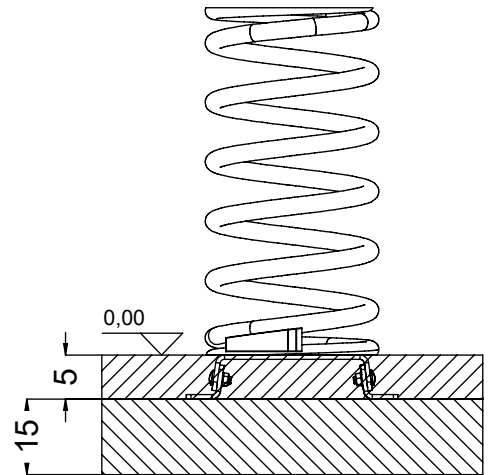

RB1369

v010
22.12.2021
D. P.
[cm]

vinci
play

[cm]

vinci
play

K17

K3

	K3
M10x120 x12	 Ø10
NOT INCLUDED	

[cm]

 x2	1,5h			 K17 x2 >0,12m ²	 48h	 K3 x2 >0,09m ²
--	------	---	---	---	---	---

vinci
play

124142
x1

996171
x3

b239
x3

b245
x3

3x	SP3 _(K17)
3x	SP1
6x	SP2
3x	12e059
1x	V002

K17

3x

SP1 x1

SP3 x1

K3

3x

SP1 x1

[cm]

 000000-00000

[cm]

vinci play