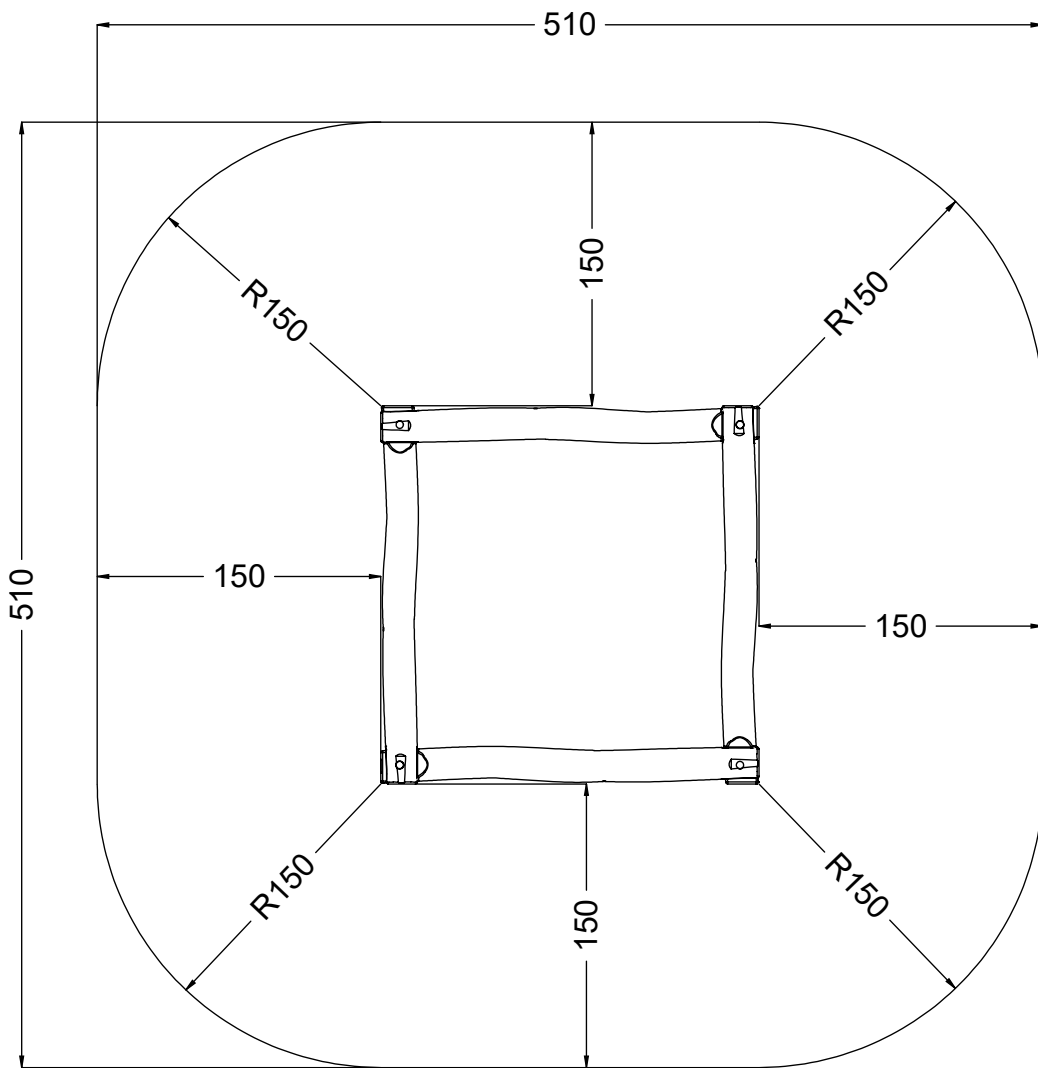

RB1331

v010
01.06.2021
A. P.
[cm]

vinci
play

20

[cm]

vinci
play

[cm]

vinci
play

[cm]

vinci
play

127154
x4

1x	12e013
1x	V001

[cm]

vinci
play

2x

[cm]

vinci
play

1x 12e013

[cm]

vinci
play

V001 x1

Part No:
00000-
00000

000000-00000

[mm]