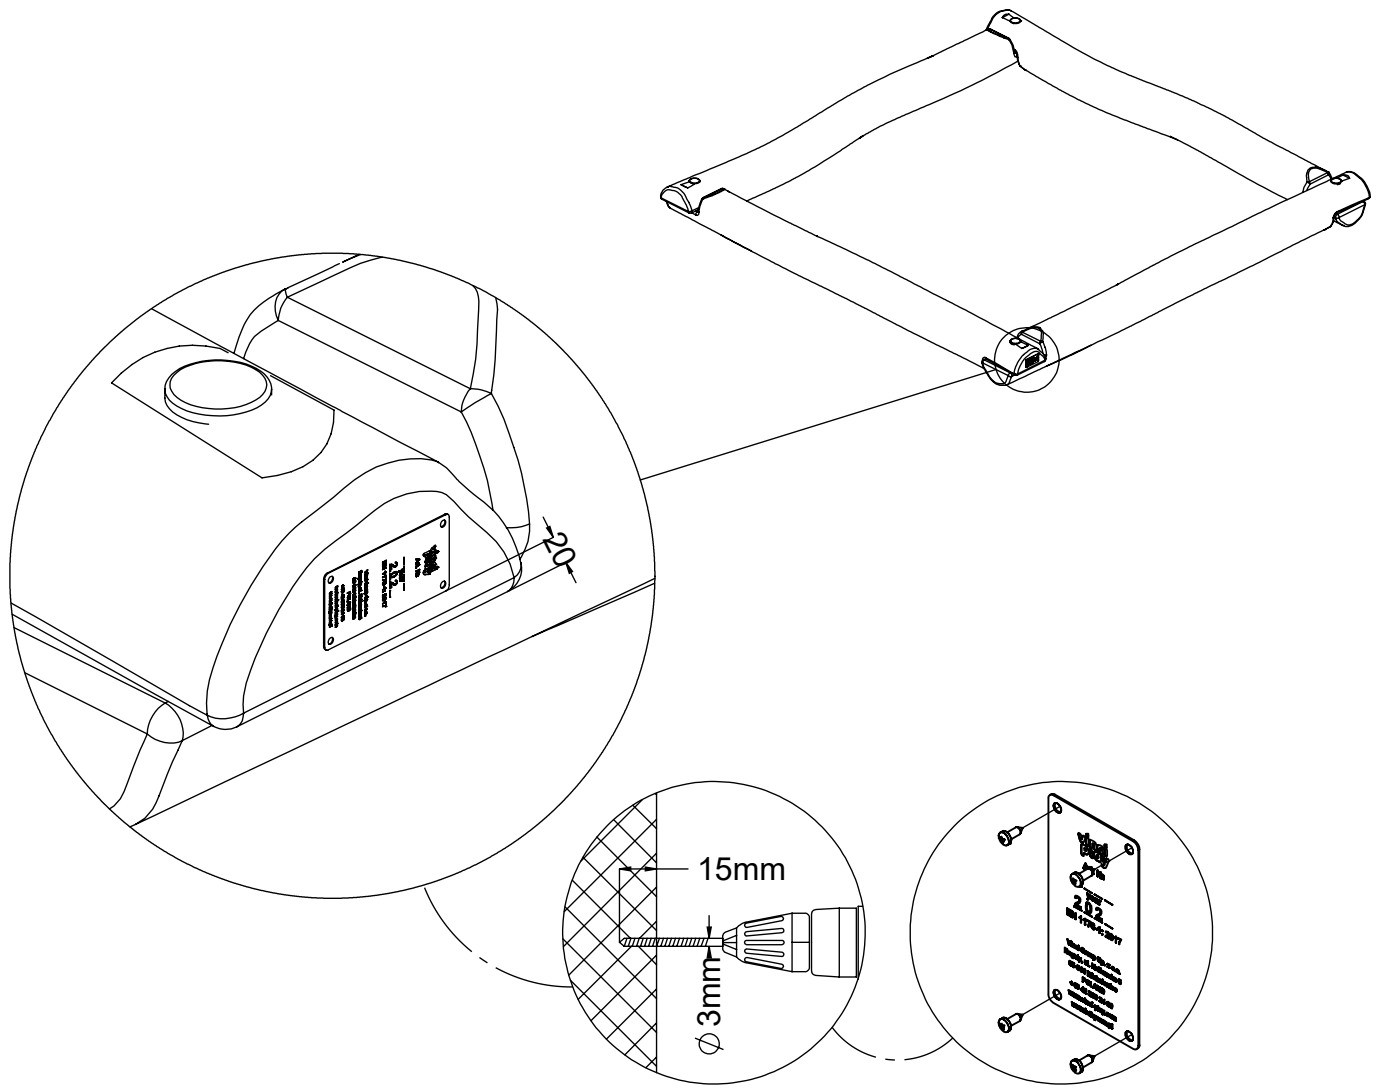

vinci
play

1x 12e013

[cm]

vinci
play

V001 x1

Part No:
00000-
00000

000000-00000

[mm]