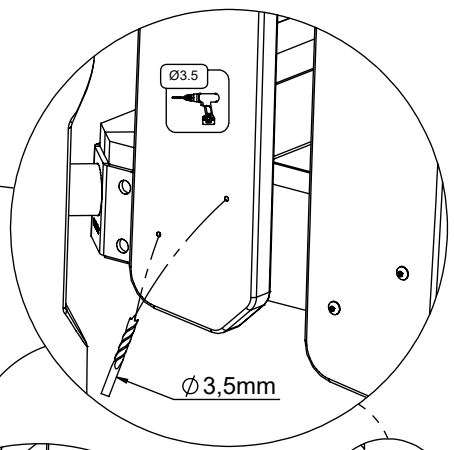

vinci play

1x 128181

1x 128181

4x 5x50sxs

! 30mm < Z < 85mm

4x 5x50sxs

[cm]

vinci play