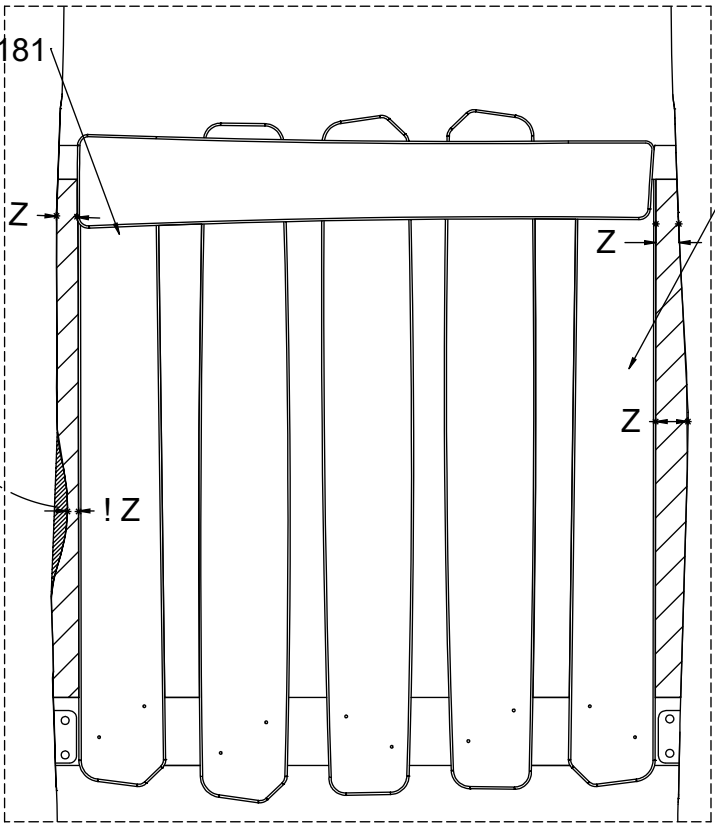

vinci play

1x 128181

1x 128181

4x 5x50sxs

! 30mm < Z < 85mm

4x 5x50sxs

[cm]

vinci play