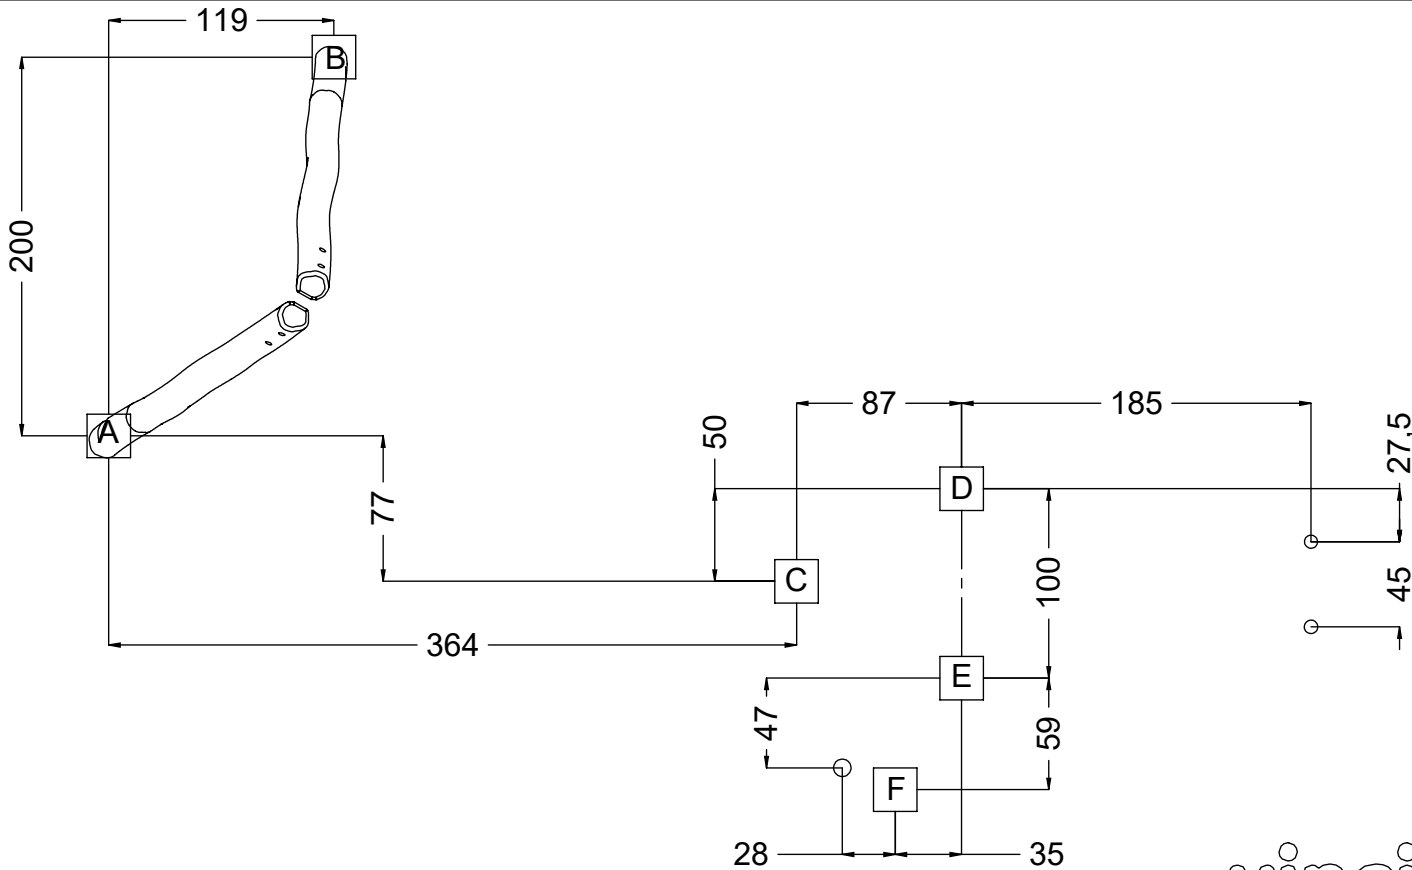

[cm]

8h

vinci
play