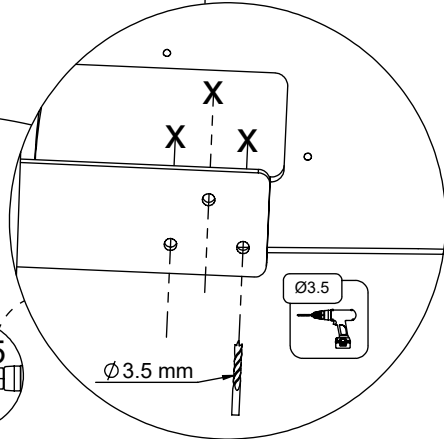

2x 8x50sxi

[cm]

vinci
play

128197

128107

E=E

Ø3.5 mm

12x 5x30sxs

8

4,5

Ø 5,5

Ø 5,5mm

2x 8x50sxi

[cm]

vinci play

127504