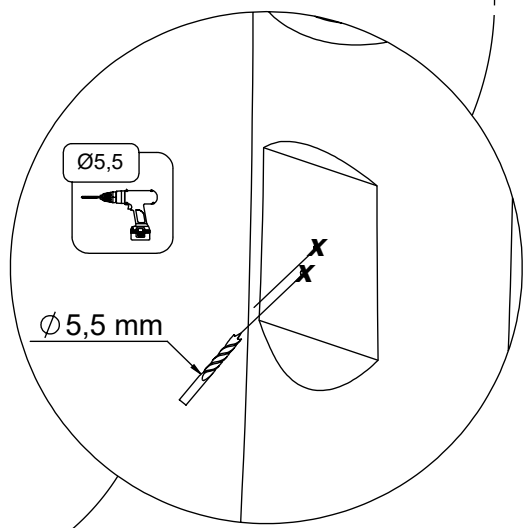

L > 30mm **✓** 

[cm]

vinci play

[cm]

vinci
play

X

X

V

vinci play

1x 128181

1x 128181

4x 5x50sxs

! 30mm < Z < 85mm

4x 5x50sxs

[cm]

vinci play

2x 8x50sxi

[cm]

vinci
play

128197

128107

E=E

Ø3.5 mm

12x 5x30sxs

8

4,5

Ø 5,5

Ø 5,5mm

2x 8x50sxi

[cm]

vinci play

127504