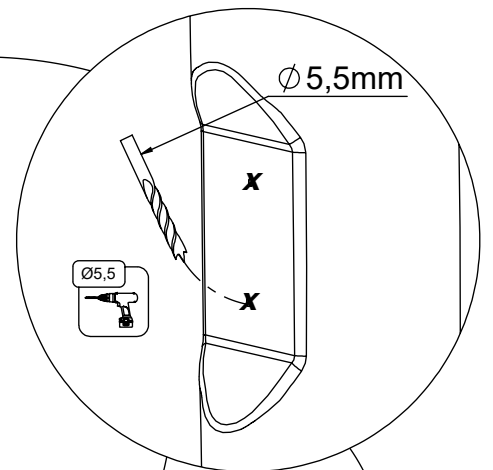

48h

[cm]

x2  
 2h  
  
 48h  
 K29 x4 >0.06m<sup>3</sup>

vinci  
play

8x	8x50sxi
1x	V001

127333  
x4

142141  
x2

8x8x50sxi