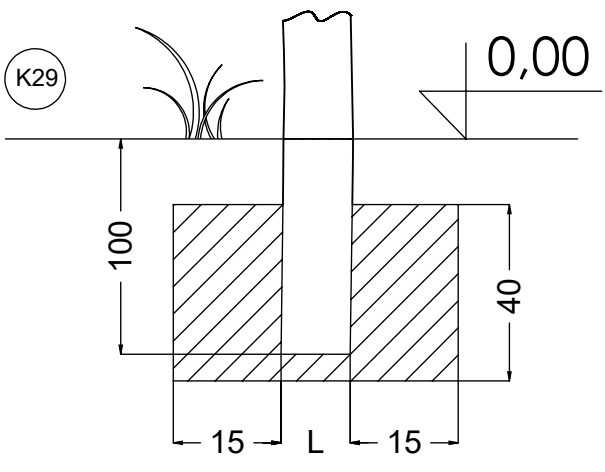

# RB1266

v010  
16.01.2021  
A. P.  
[cm]

vinci  
play

[cm]

vinci  
play

[cm]

vinci  
play

K29

48h

[cm]

x2  
 2h  
  
 48h  
 K29 x4 >0.06m<sup>3</sup>

vinci  
play

8x	8x50sxi
1x	V001

127333  
x4

142141  
x2

8x8x50sxi