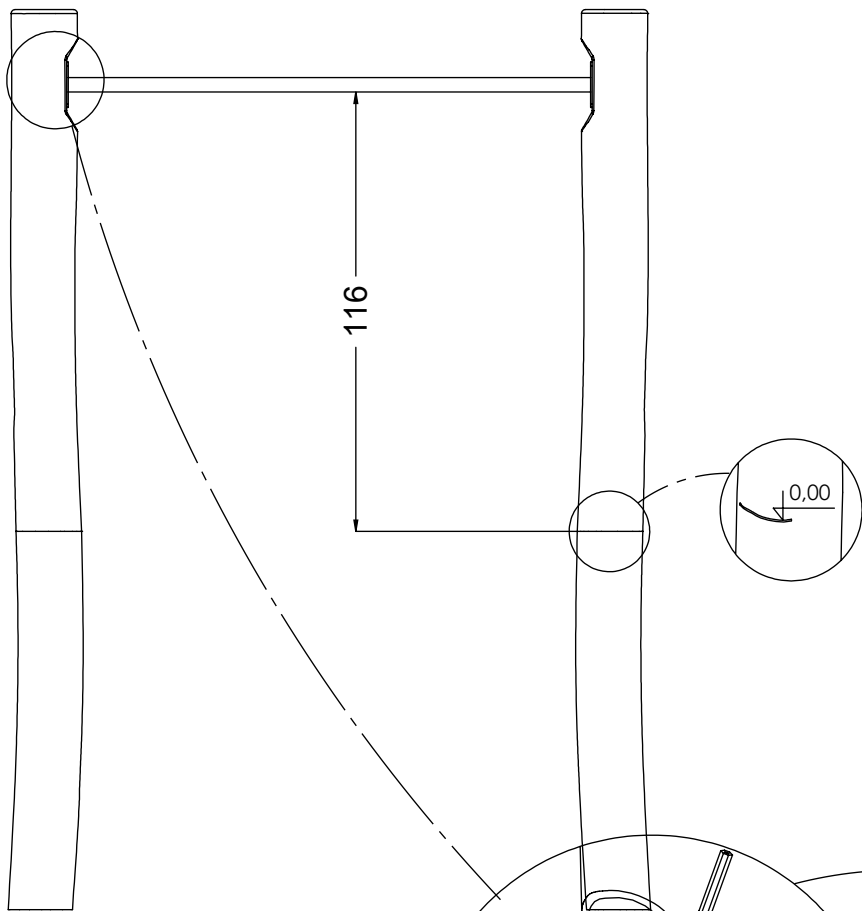

48h

[cm]

x2  
 2h  
  
 48h  
 K29 x4 >0.06m<sup>3</sup>

vinci  
play

8x	8x50sxi
1x	V001

127333  
x4

142141  
x2

8x8x50sxi

[cm]

vinci  
play

V001

[cm]

vinci play