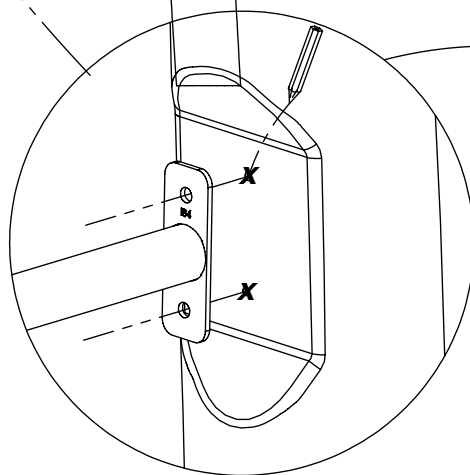

48h

[cm]

x2  
 2h  
  
 48h  
 K29 x4 >0.06m<sup>3</sup>

vinci  
play

8x	8x50sxi
1x	V001

127333  
x4

142141  
x2

8x8x50sxi