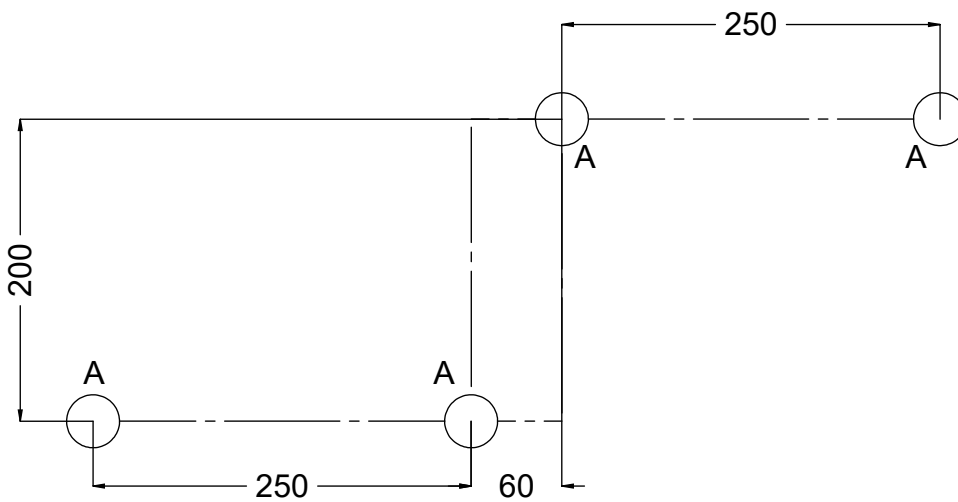

vinci
play

127294 - A

[cm]

vinci
play

127294 (A)
x4

127295
x2

127296
x1

8x	8x280sxt
1x	12e023
1x	V001
4x	12e028

8x 8x280sxt

4x 12e023

[cm]

vinci
play

1x 12e023

[cm]

vinci
play

V001 x1

Part No:
 000000-
 00000

000000-00000

[mm]

vinci
 play