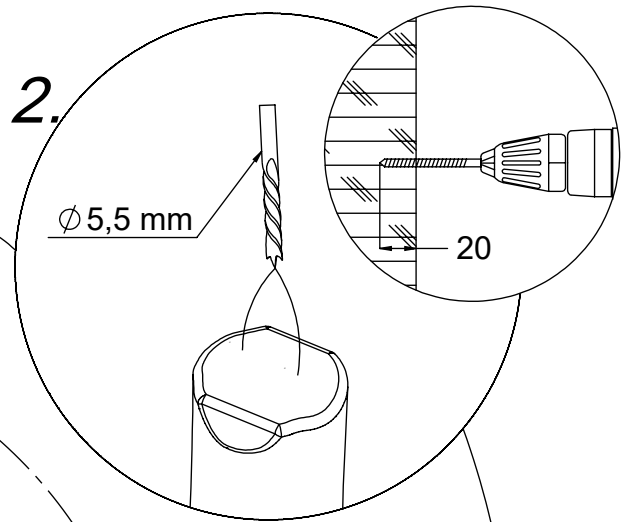

vinci
play

127294 - A

[cm]

vinci
play

127294 (A)
x4

127295
x2

127296
x1

8x	8x280sxt
1x	12e023
1x	V001
4x	12e028

8x 8x280sxt

4x 12e023

[cm]

vinci
play

1x 12e023

[cm]

vinci
play

V001 x1

Part No:
 000000-
 00000

000000-00000

[mm]

vinci
 play