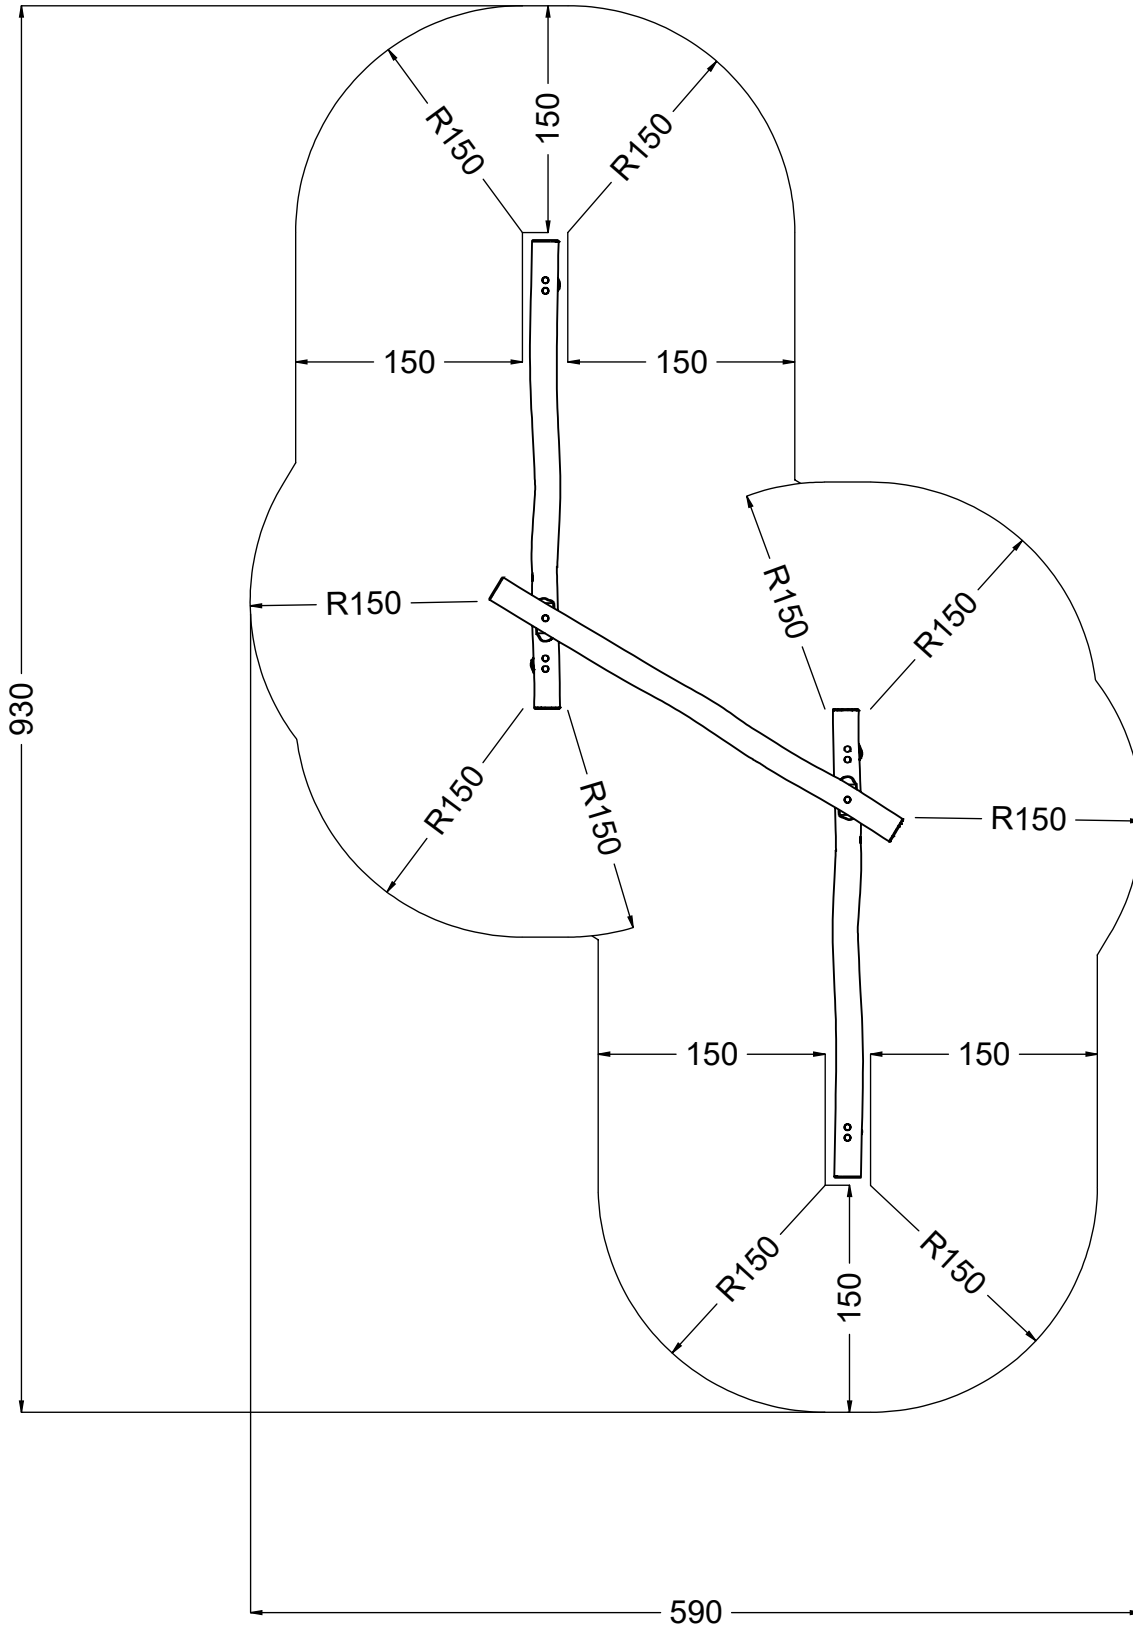

RB1257

v010
22.02.2022
D. P.
[cm]

vinci
play

[cm]

vinci
play

[cm]

vinci
play

[cm]

vinci
play

127294 - A

[cm]

vinci
play

127294 (A)
x4

127295
x2

127296
x1

8x	8x280sxt
1x	12e023
1x	V001
4x	12e028

8x 8x280sxt

4x 12e023

[cm]

vinci
play

1x 12e023

[cm]

vinci
play

V001 x1

Part No:
 000000-
 00000

000000-00000

[mm]

vinci
 play