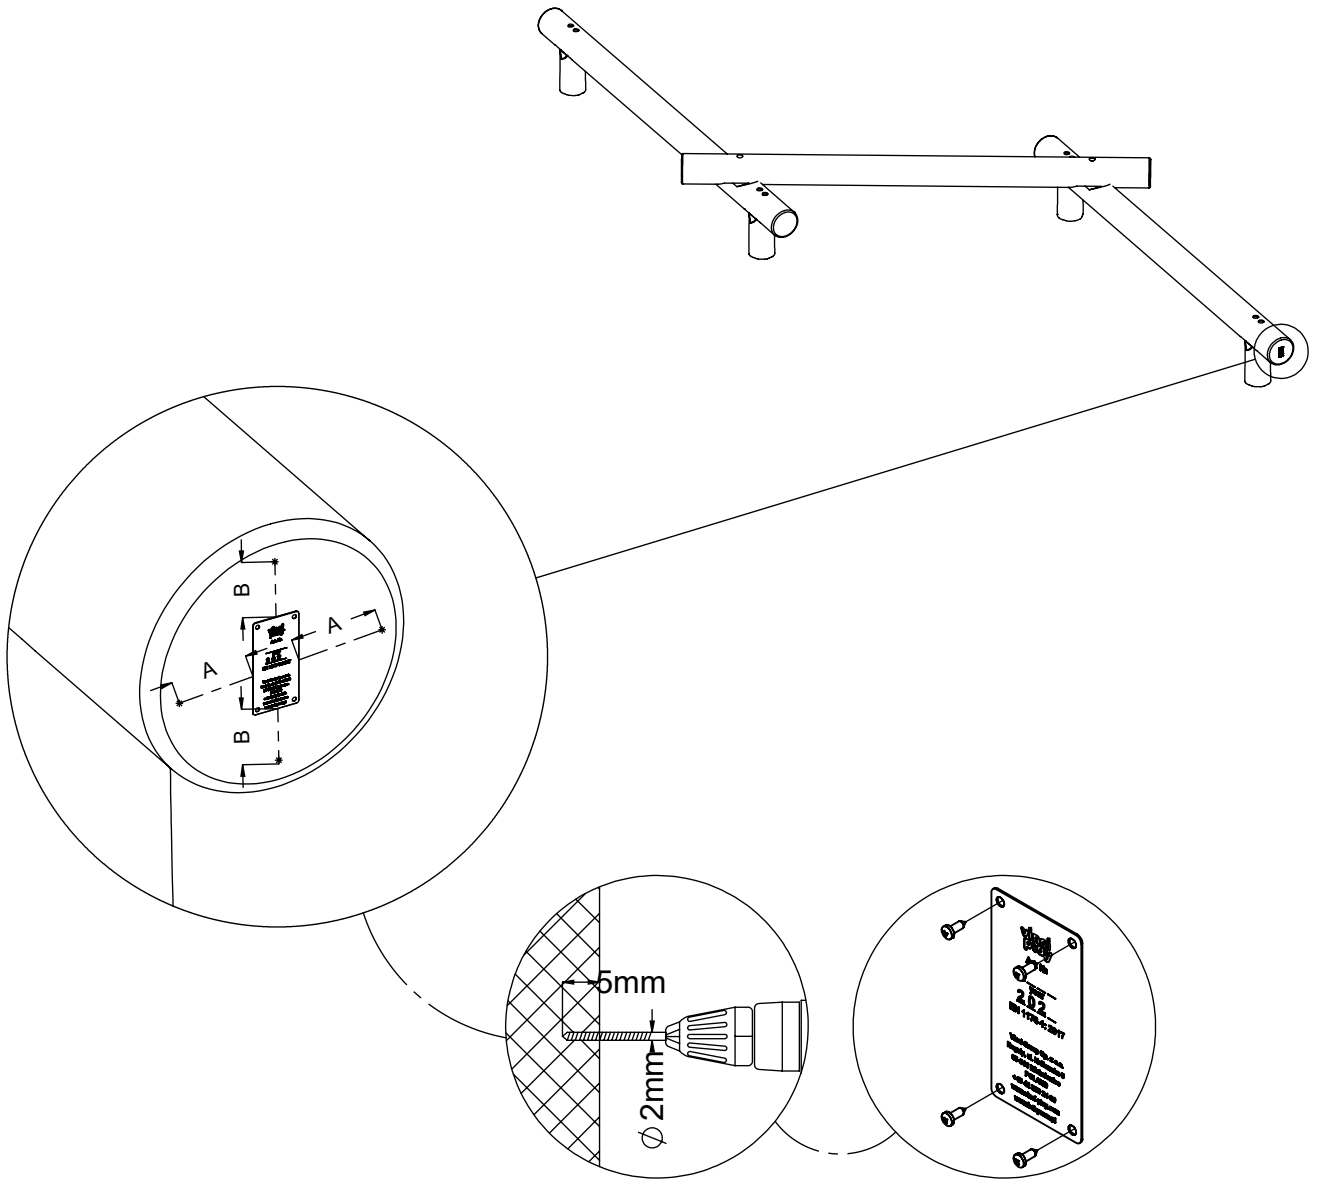

vinci
play

127294 - A

[cm]

vinci
play

127294 (A)
x4

127295
x2

127296
x1

8x	8x280sxt
1x	12e023
1x	V001
4x	12e028

8x 8x280sxt

4x 12e023

[cm]

vinci
play

1x 12e023

[cm]

vinci
play

V001 x1

Part No:
 000000-
 00000

000000-00000

[mm]

vinci
 play