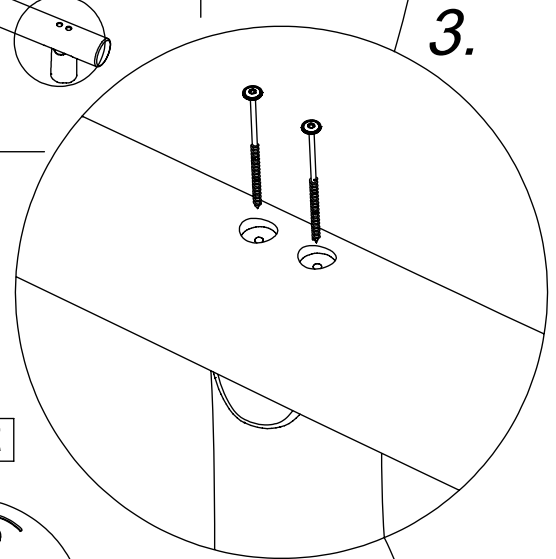

vinci
play

127294 - A

[cm]

vinci
play

127294 (A)
x4

127295
x2

127296
x1

8x	8x280sxt
1x	12e023
1x	V001
4x	12e028

8x 8x280sxt

4x 12e023

[cm]

vinci
play

1x 12e023

[cm]

vinci
play

V001 x1

Part No:
 000000-
 00000

000000-00000

[mm]

vinci
 play