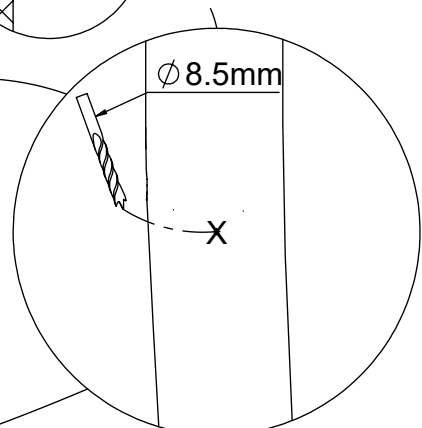

28x	8x50sxi
8x	5x50sxs
5x	5x80sxs
18x	5x30sxs

1x	12e009
1x	12e012
1x	12e003
1x	12e007
2x	12e052
1x	E44
3x	b405
1x	b439
1x	GL
1x	V001

[cm]

vinci  
play

S < 97

S > 97

L > 25mm **✓**    L ≤ 25mm **X**

L > 25mm **✓**

L ≤ 25mm **✓**

L > 25mm **✓** 

[cm]

vinci play

[cm]

vinci play

127481

b439

2x 8x50 sxi

12e009

Ø 5,5 mm

[cm]

vinci  
play

[cm]

[cm]

vinci  
play