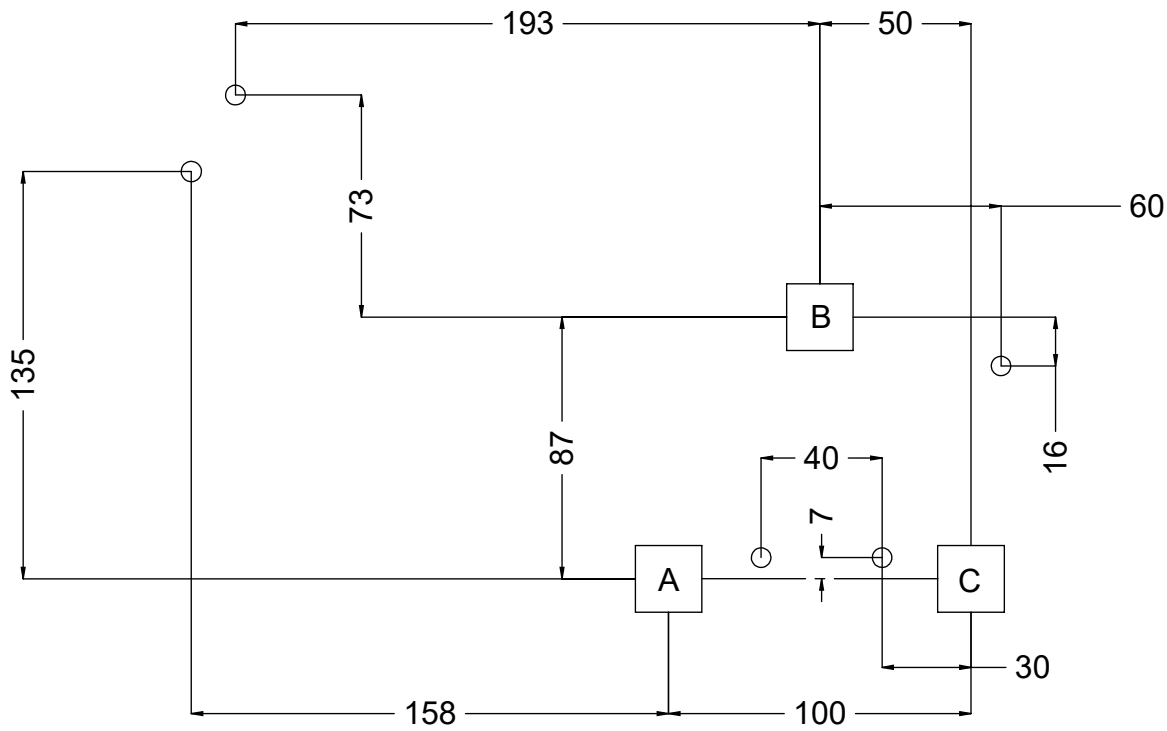

[cm]

3h

vinci
play