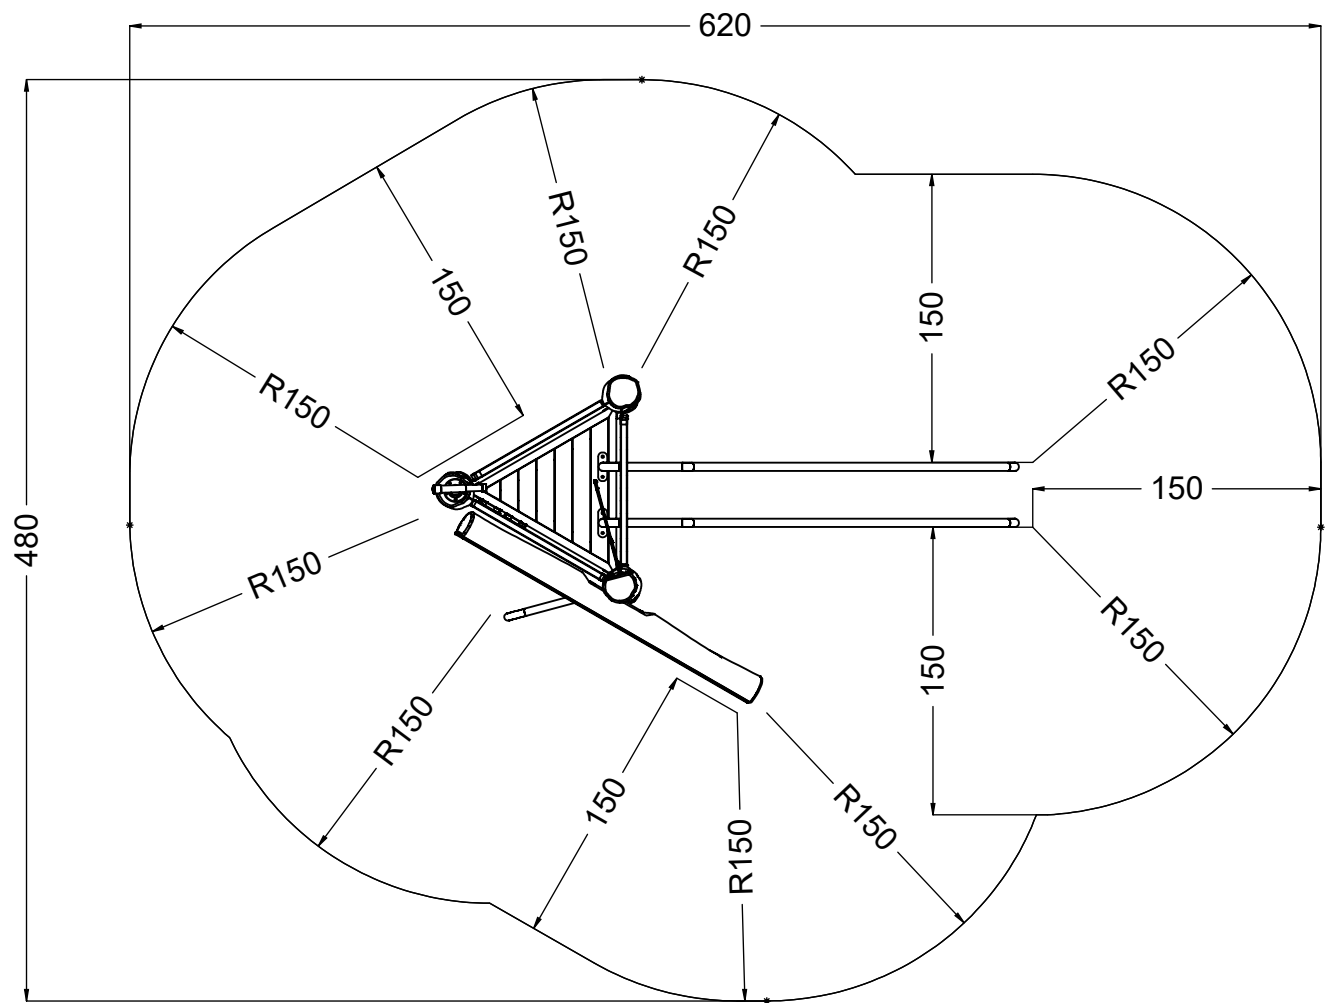

[cm]

vinci
play