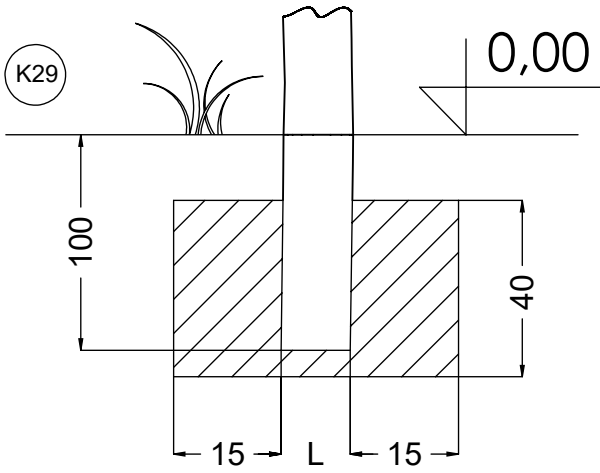

[cm]

3h

vinci
play