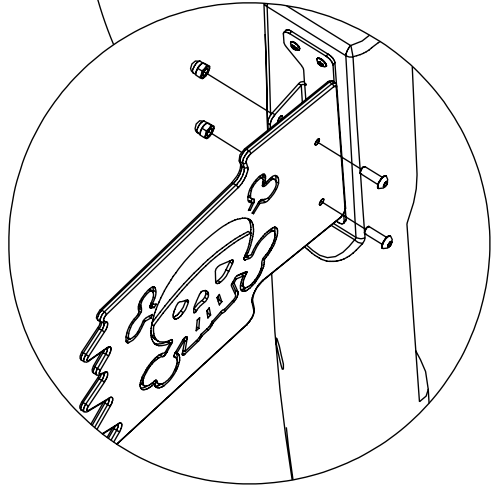

4x 8x50sxi  
1x 12e012

12e012

Ø 3.5 mm

2x

4x 5x50 sxs

128249  
128137

[cm]

vinci  
play