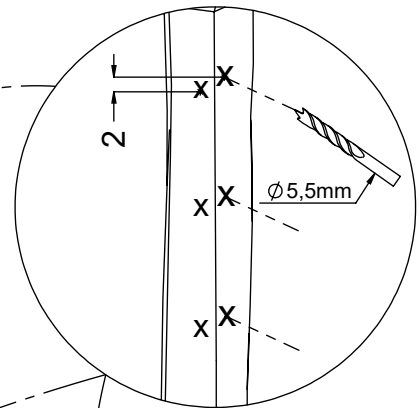

4x 8x50sxi  
1x 12e012

12e012

Ø 3.5 mm

2x

4x 5x50 sxs

128249  
128137

[cm]

vinci  
play

128250  
128165

4x 5x50 sxs

[cm]

vinci  
play

3x 5x80 sxs

3x 5x80 sxs

[cm]

vinci  
play

5x 5x80sxs

[cm]

vinci play

48h

0,00

[cm]

vinci  
play

1x 12e015