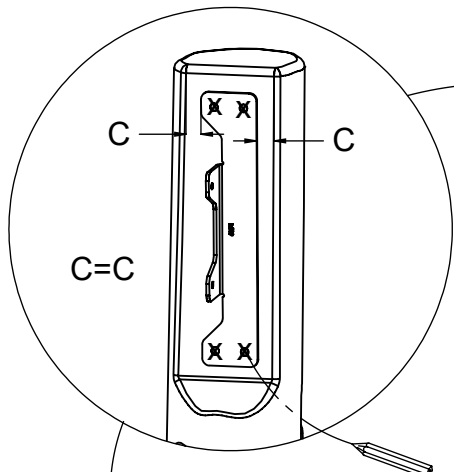

4x 8x50sxi  
1x 12e012

12e012

Ø 3.5 mm

2x

4x 5x50 sxs

128249  
128137

[cm]

vinci  
play