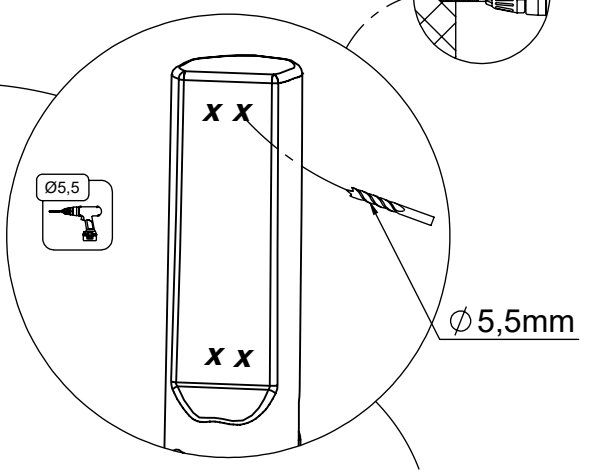

4x 8x50sxi  
1x 12e012

12e012

Ø 3.5 mm

2x

4x 5x50 sxs

128249  
128137

[cm]

vinci  
play