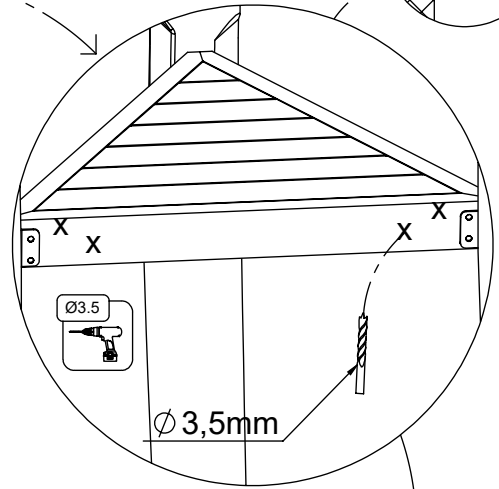

128178

128103

4x 5x50sxs

4x 5x50sxs

[cm]

vinci
play