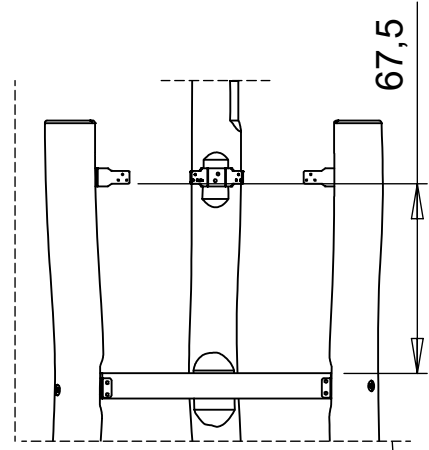

X

✓

[cm]

vinci play

S<97

S>97

L>25mm **✓** L≤25mm **X**

L>25mm **✓**

L≤25mm **✓**

L>25mm **✓** 

[cm]

vinci  
play

[cm]

vinci play

1x 12e003

A=63

3x b405

67,5

6x 8x50sxi

[cm]

vinci  
play

2x 128168

128107

18x 5x30sxs

4x 8x50sxi  
1x 12e012

12e012

Ø 3.5 mm

2x

4x 5x50 sxs

128249  
128137

[cm]

vinci  
play