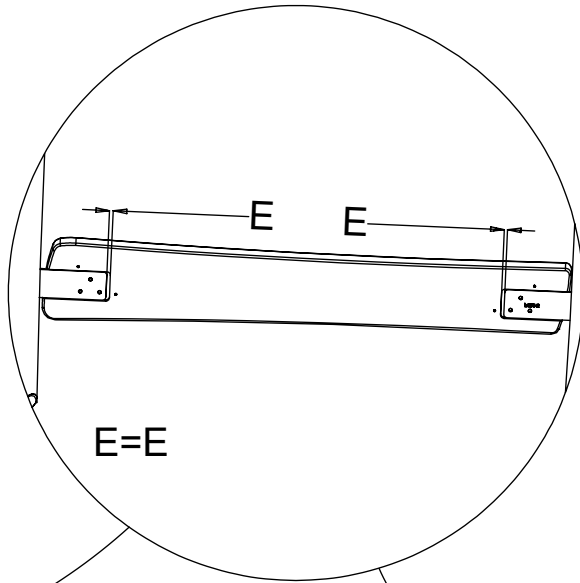

2x 128168

128107

18x 5x30sxs

[cm]

vinci
play