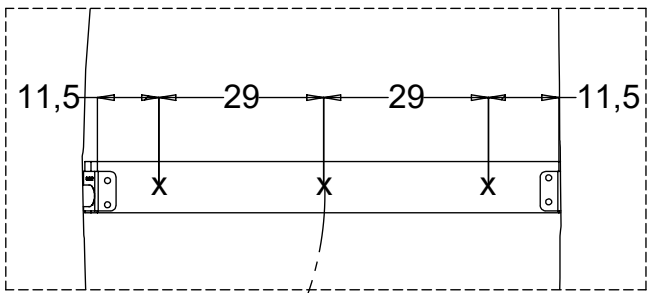

5x 5x80sxs

[cm]

vinci play

48h

0,00

[cm]

vinci  
play

1x 12e015