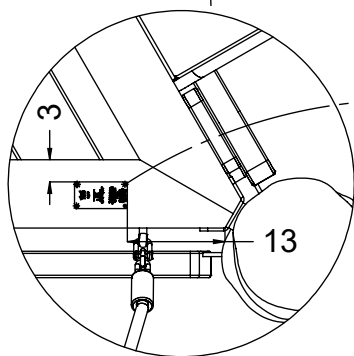

2,9

vinci
play
Art. Nr.

202

EN 1178-1: 2017

Vinci Group Sp. z o.o.
Pręgów, ul. Miłkowska 9
05-010 Miłkówek
POLAND
+48 49 309 24 00
www.vinciplay.com
www.vinciplay.pl

6,3

V001

[cm]

vinci
play