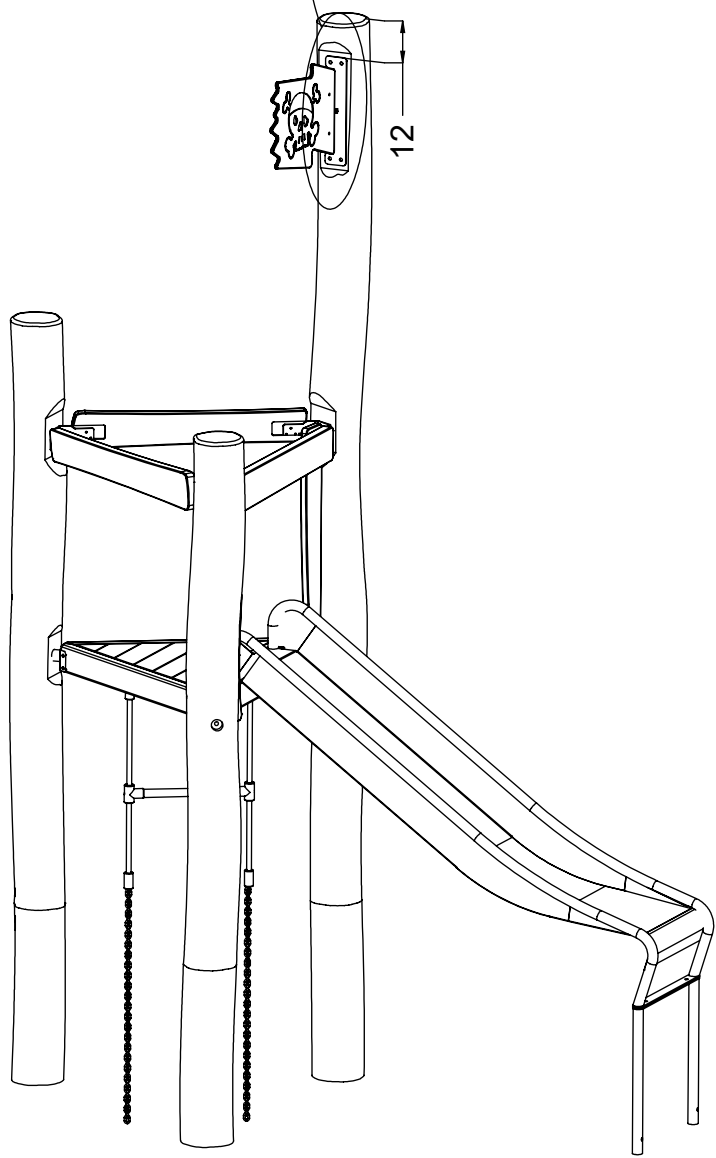

4x 8x50sxi  
1x 12e012

12e012

Ø 3.5 mm

2x

4x 5x50 sxs

128249  
128137

[cm]

vinci  
play