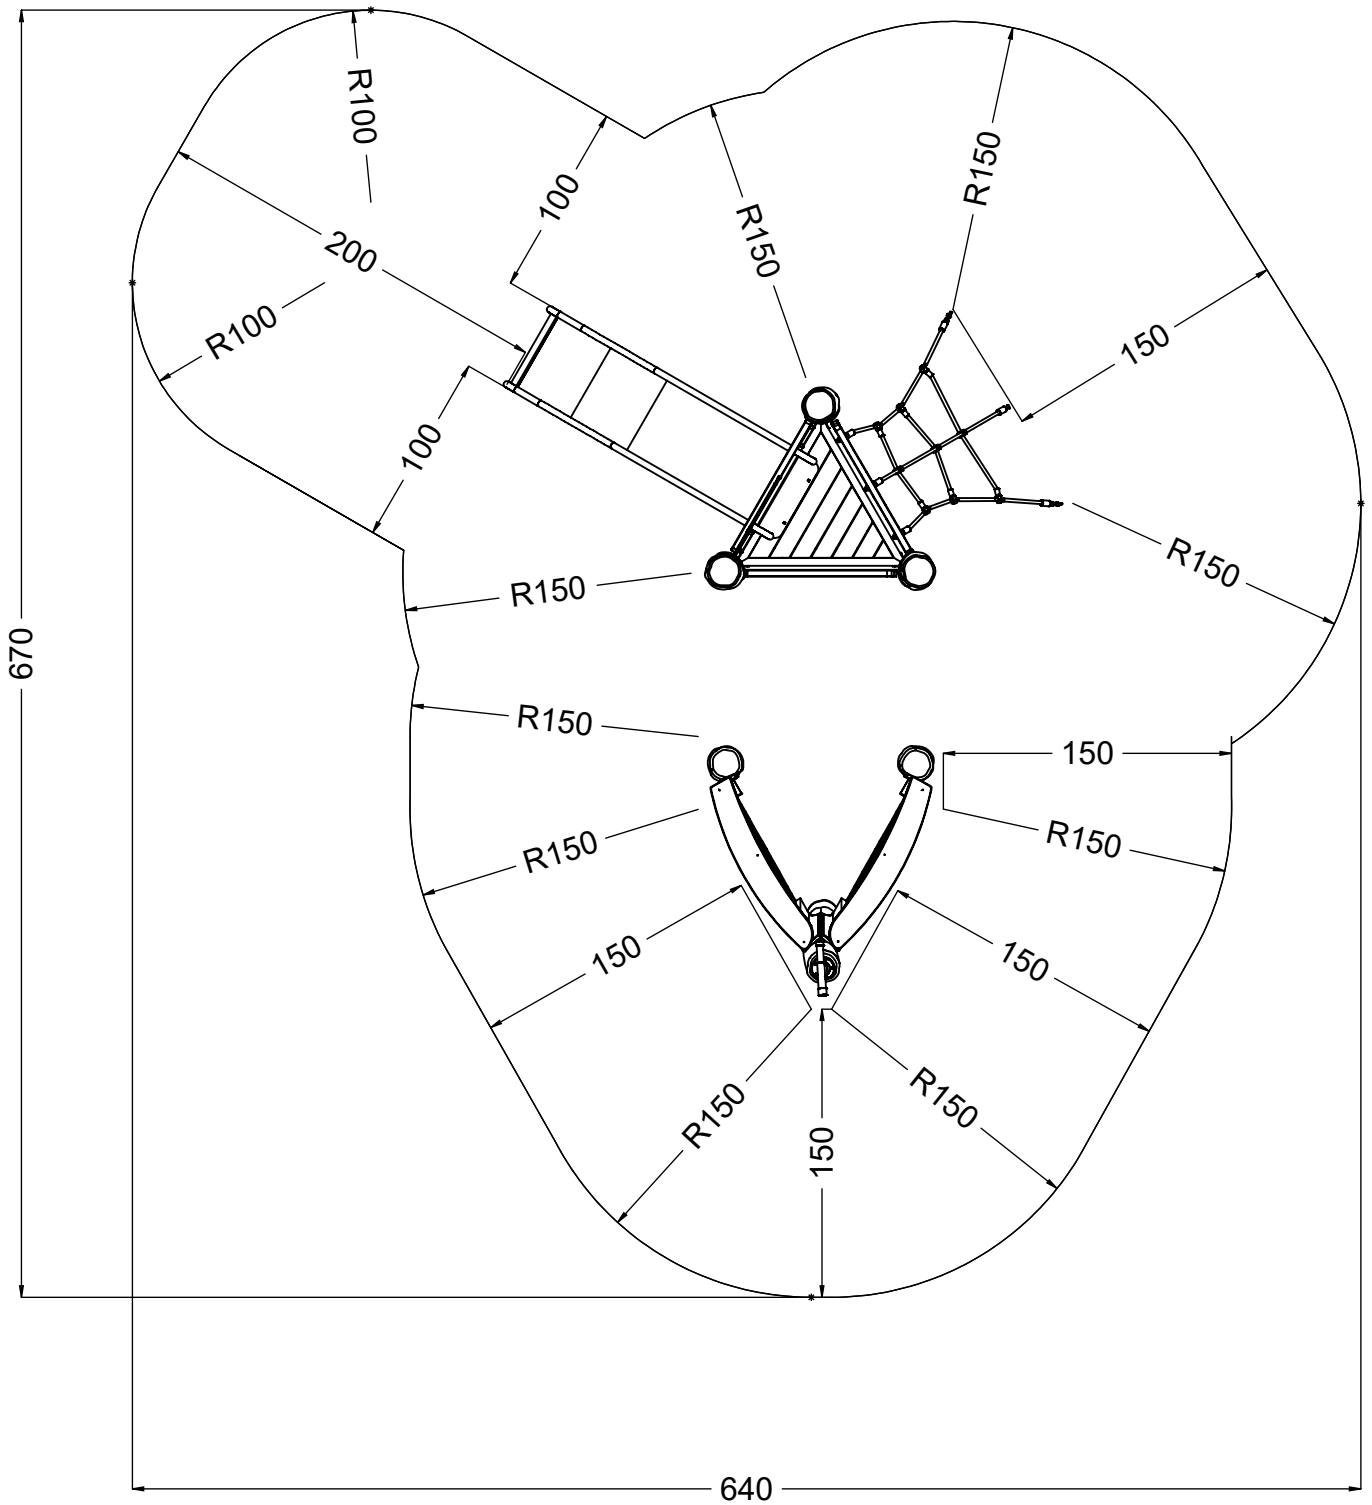

[cm]

vinci
play