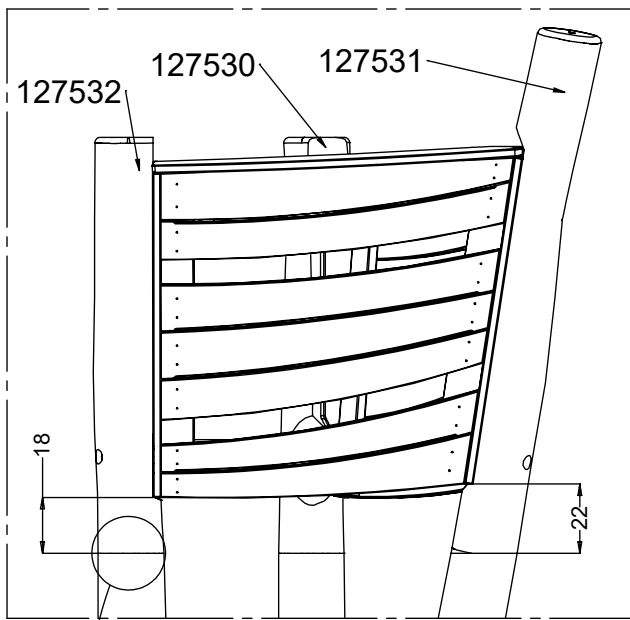

4x 8x50sxi  
1x 12e012

12e012

Ø 3.5 mm

2x

4x 5x50 sxs

128249  
128137

[cm]

vinci  
play

128250  
128165

4x 5x50 sxs

[cm]

vinci  
play

3x 5x80 sxs

3x 5x80 sxs

[cm]

vinci  
play

5x 5x80sxs

[cm]

vinci play

48h

0,00

[cm]

vinci  
play

1x 12e015