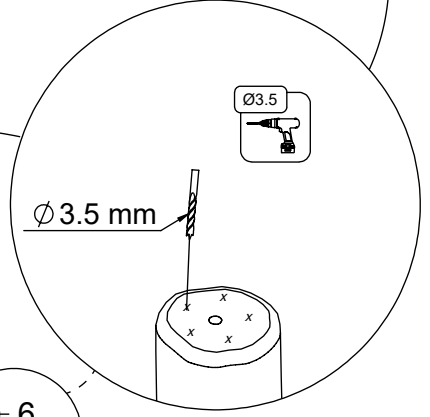

4x 8x50sxi  
1x 12e012

12e012

Ø 3.5 mm

2x

4x 5x50 sxs

128249  
128137

[cm]

vinci  
play

128250  
128165

4x 5x50 sxs

[cm]

vinci  
play

3x 5x80 sxs

3x 5x80 sxs

[cm]

vinci  
play

5x 5x80sxs

[cm]

vinci play

48h

0,00

[cm]

vinci  
play

1x 12e015