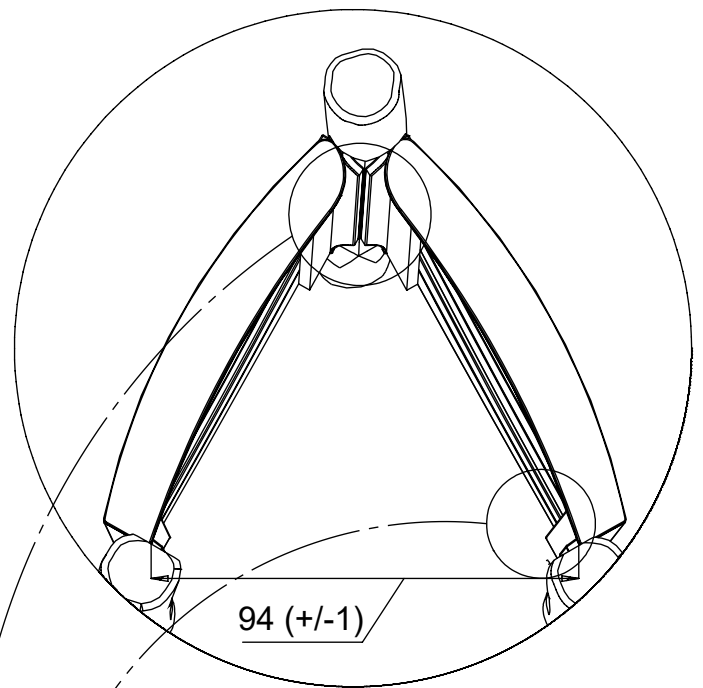

4x 8x50sxi  
1x 12e012

12e012

Ø 3.5 mm

2x

4x 5x50 sxs

128249  
128137

[cm]

vinci  
play

128250  
128165

4x 5x50 sxs

[cm]

vinci  
play

3x 5x80 sxs

3x 5x80 sxs

[cm]

vinci  
play

5x 5x80sxs

[cm]

vinci play

48h

0,00

[cm]

vinci  
play

1x 12e015