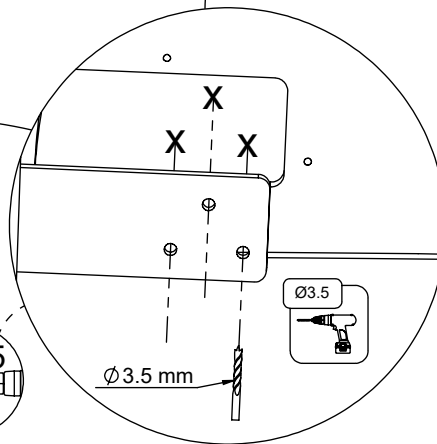

X

✓

[cm]

vinci play

S<97

S>97

L>25mm **✓** L≤25mm **X**

L>25mm **✓**

L≤25mm **✓**

L>25mm **✓** 

[cm]

vinci  
play

[cm]

vinci play

1x 12e003

A=63

3x b405

67,5

6x 8x50sxi

[cm]

vinci  
play

2x 128168

128107

18x 5x30sxs

4x 8x50sxi  
1x 12e012

12e012

Ø 3.5 mm

2x

4x 5x50 sxs

128249  
128137

[cm]

vinci  
play