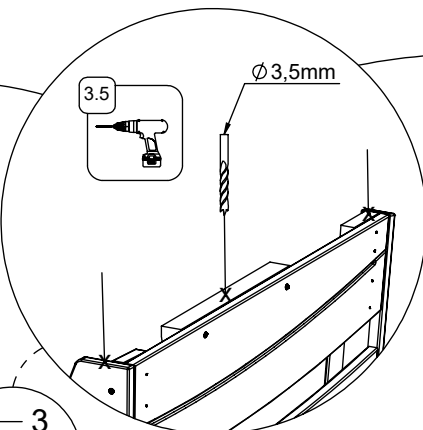

[cm]

vinci
play