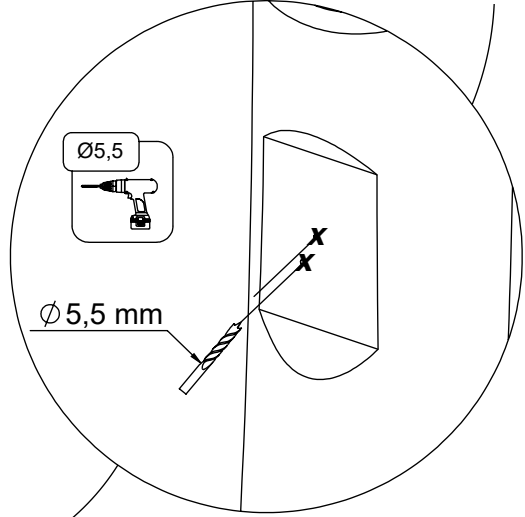

A=63

3x b405

67,5

6x 8x50sxi

[cm]

vinci
play