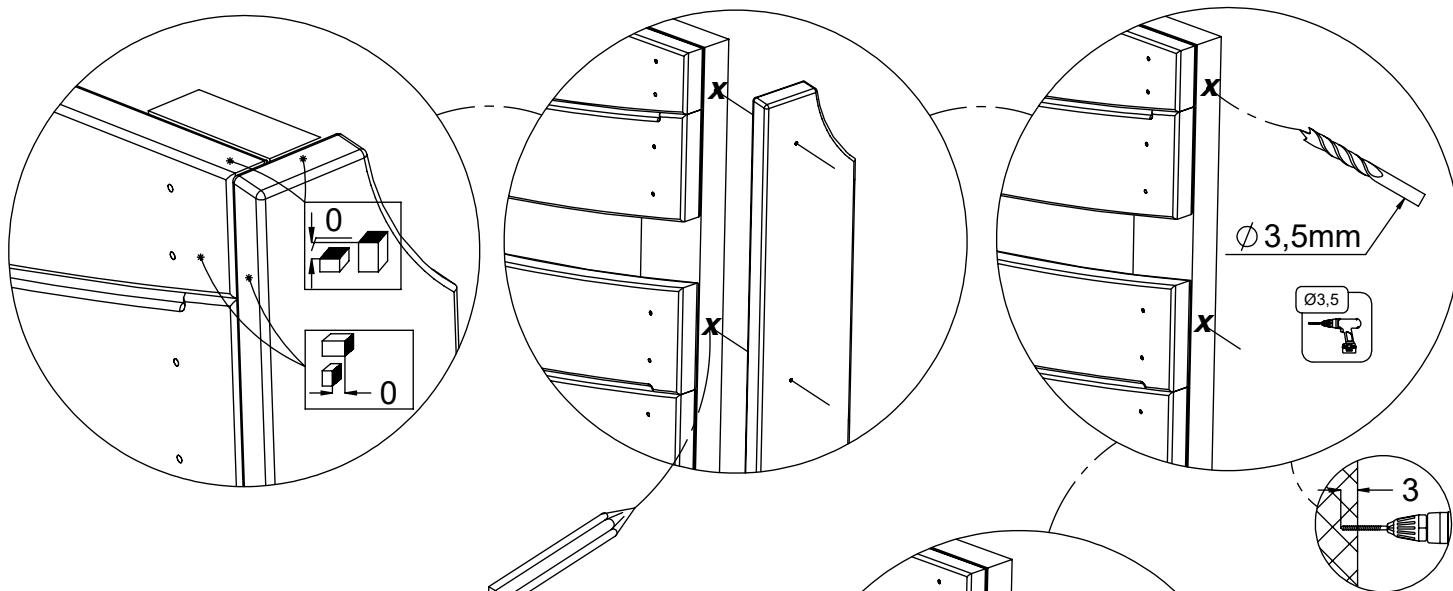

4x 8x50sxi  
1x 12e012

12e012

Ø 3.5 mm

2x

4x 5x50 sxs

128249  
128137

[cm]

vinci  
play