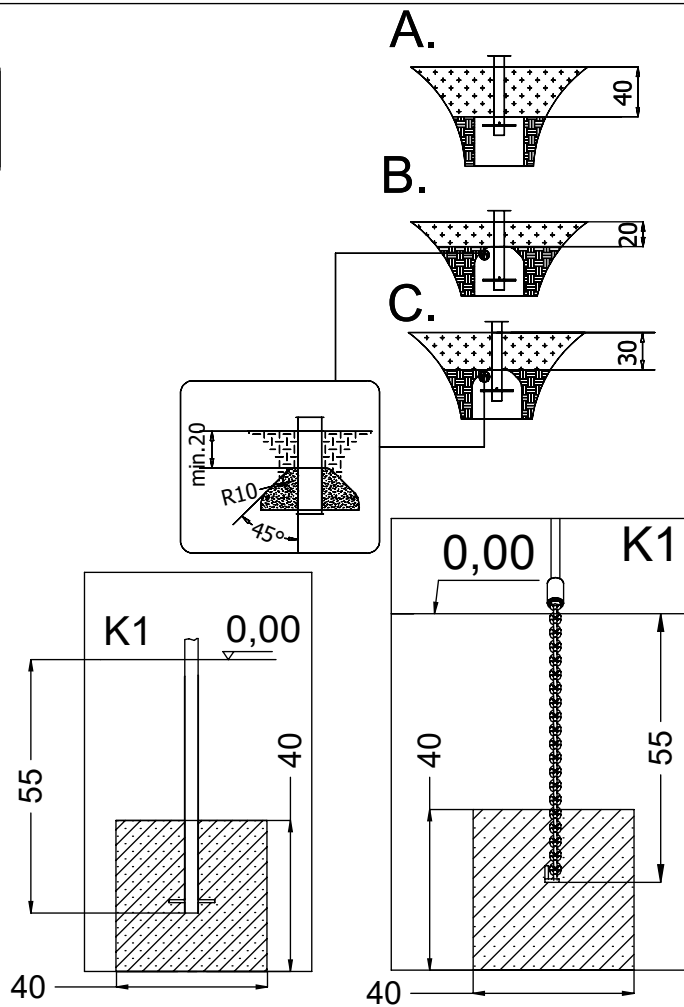

vinci  
play

[cm]

5h

vinci  
play

127534 (A)  
x1

127535 (B)  
x1

127530 (C)  
x1

127531 (D)  
x1

X

✓

[cm]

vinci play

S<97

S>97

L>25mm **✓** L≤25mm **X**

L>25mm **✓**

L≤25mm **✓**

L>25mm **✓** 

[cm]

vinci  
play

[cm]

vinci play

1x 12e003

A=63

4x 8x50sxi  
1x 12e012

12e012

Ø 3.5 mm

2x

4x 5x50 sxs

128249  
128137

[cm]

vinci  
play