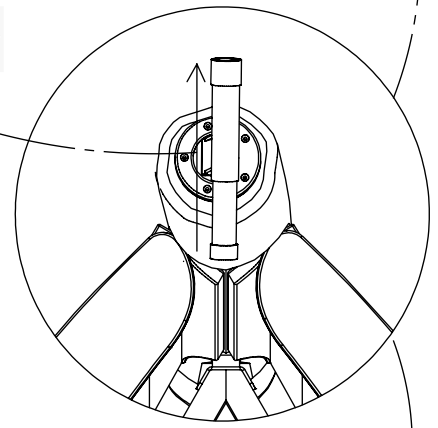

4x 8x50sxi  
1x 12e012

12e012

Ø 3.5 mm

2x

4x 5x50 sxs

128249  
128137

[cm]

vinci  
play

128250  
128165

4x 5x50 sxs

[cm]

vinci  
play

3x 5x80 sxs

3x 5x80 sxs

[cm]

vinci  
play

5x 5x80sxs

[cm]

vinci play

48h

0,00

[cm]

vinci  
play

1x 12e015