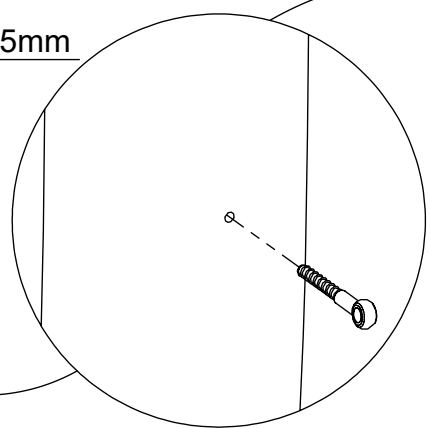

X

✓

[cm]

vinci play

S<97

S>97

L>25mm **✓** L≤25mm **X**

L>25mm **✓**

L≤25mm **✓**

L>25mm **✓** 

[cm]

vinci  
play

[cm]

vinci play

1x 12e003

A=63

4x 8x50sxi  
1x 12e012

12e012

Ø 3.5 mm

2x

4x 5x50 sxs

128249  
128137

[cm]

vinci  
play