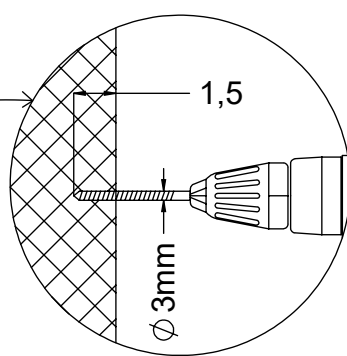

2,9

vinci
play
Art. Nr.

202

EN 1178-1: 2017

Vinci Group Sp. z o.o.
Pręgów, ul. Miłkowska 9
05-010 Miłkówek
POLAND
+48 49 309 24 00
www.vinciplay.com
www.vinciplay.pl

6,3

V001

[cm]

vinci
play