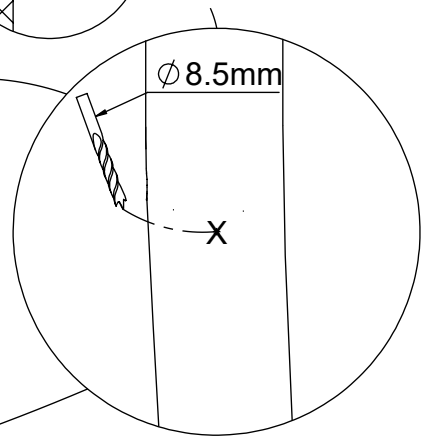

X

✓

[cm]

vinci play

S<97

S>97

L>25mm **✓** L≤25mm **X**

L>25mm **✓**

L≤25mm **✓**

L>25mm **✓** 

[cm]

vinci  
play

[cm]

vinci play

1x 12e003

A=63

4x 8x50sxi  
1x 12e012

12e012

Ø 3.5 mm

2x

4x 5x50 sxs

128249  
128137

[cm]

vinci  
play