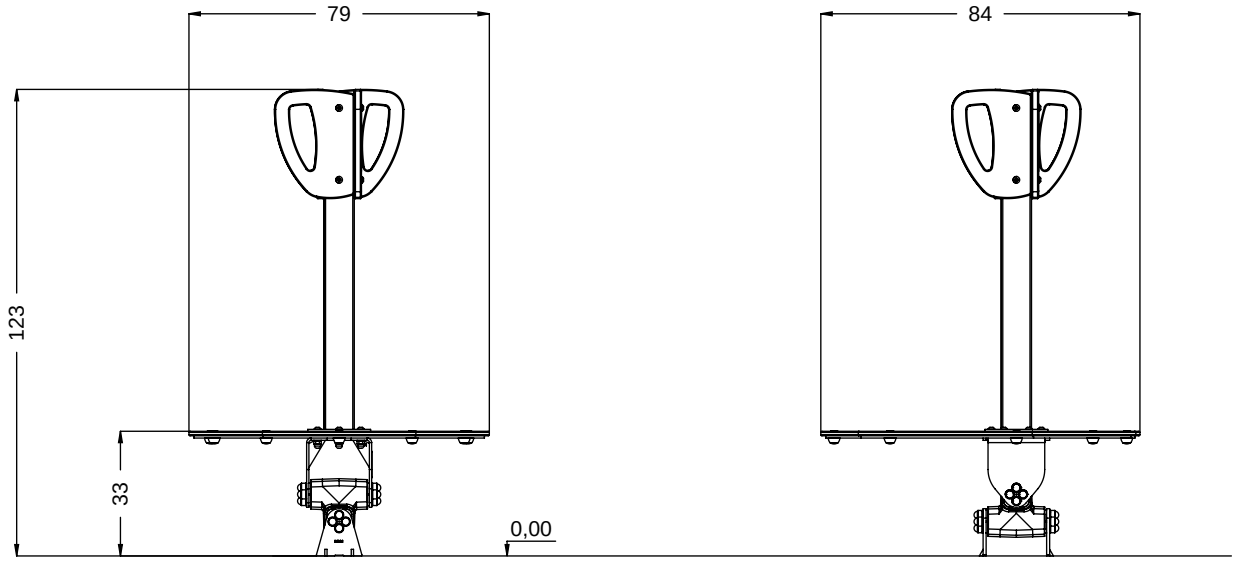

[cm]

vinci
play