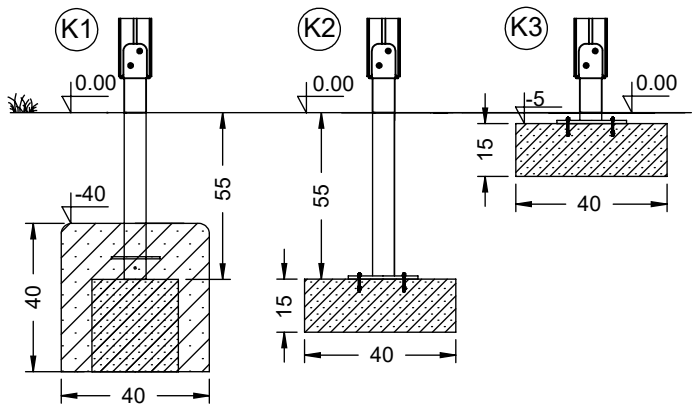

68x M10x120 (K2)	
70x M10x120 (K3)	
NOT INCLUDED	

2x M8x120 (K2)	
NOT INCLUDED