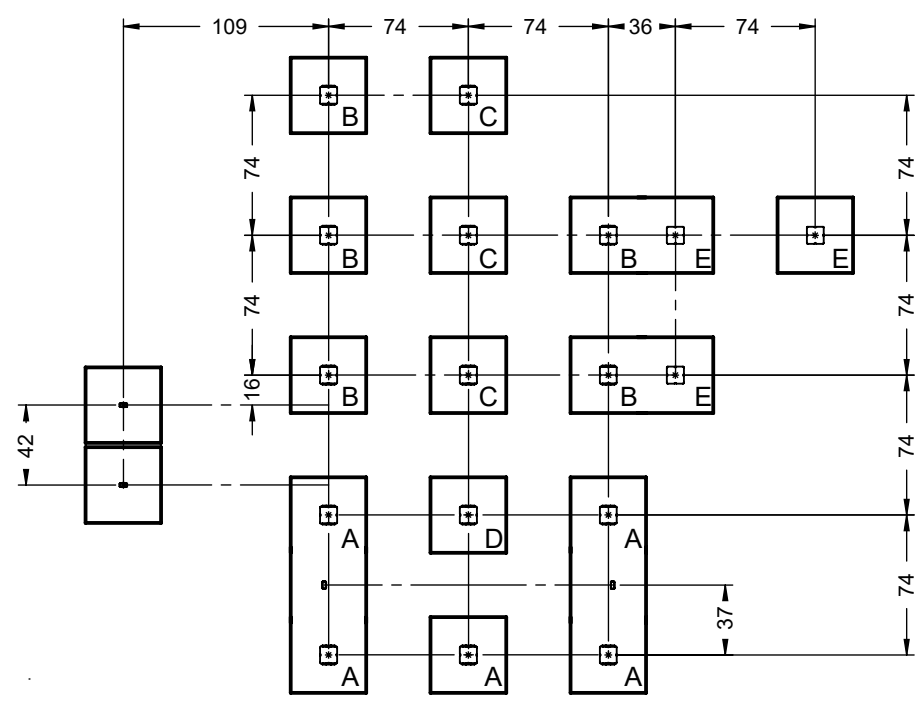

WD1550

v015
13.05.2022
D. P.
[cm]

vinci
play

[cm]

vinci
play

[cm]

vinci
play

68x M10x120 (K2)	
70x M10x120 (K3)	
NOT INCLUDED	

2x M8x120 (K2)	
NOT INCLUDED	

[cm]

	9,5h			48h		0,06 m³		K2/K3	>0,02m³
--	------	--	--	-----	--	---------	--	-------	---------

vinci play

14724990 x5
 14721990 x5
 14718990 x3
 14715990 x1
 14712090 x3

142109 x7
 141100 x6
 141101 x1
 142110 x2
 141104 x2
 144126 x2