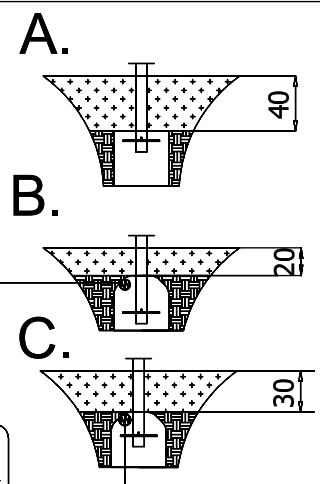

WD1550

v015
13.05.2022
D. P.
[cm]

vinci
play

[cm]

vinci
play

[cm]

vinci
play

68x M10x120 (K2)	
70x M10x120 (K3)	
NOT INCLUDED	

2x M8x120 (K2)	
NOT INCLUDED	

[cm]

	9,5h			48h		0,06 m³		K2/K3	>0,02m³
--	------	--	--	-----	--	---------	--	-------	---------

vinci play

14724990 x5
 14721990 x5
 14718990 x3
 14715990 x1
 14712090 x3

142109 x7
 141100 x6
 141101 x1
 142110 x2
 141104 x2
 144126 x2

vinci
play

WD1

V001

Part No:
000000-
00000

000000-00000

[cm]

vinci
play