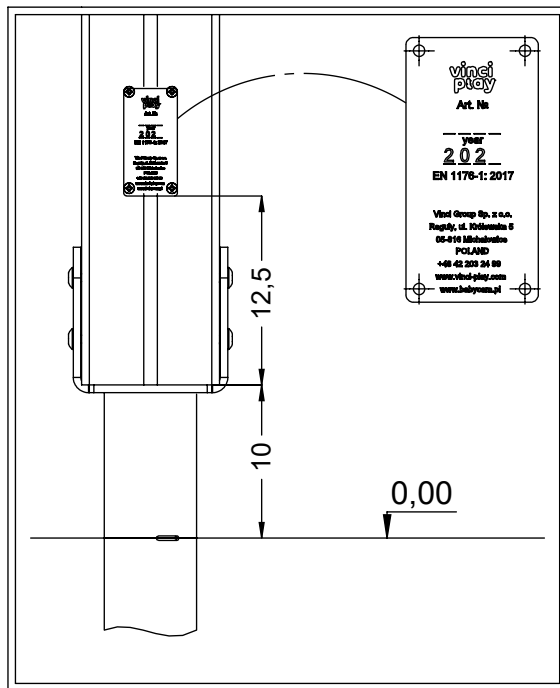

vinci
play

[cm]

vinci
play

WD1

V001

Part No:
000000-
00000

000000-00000

[cm]