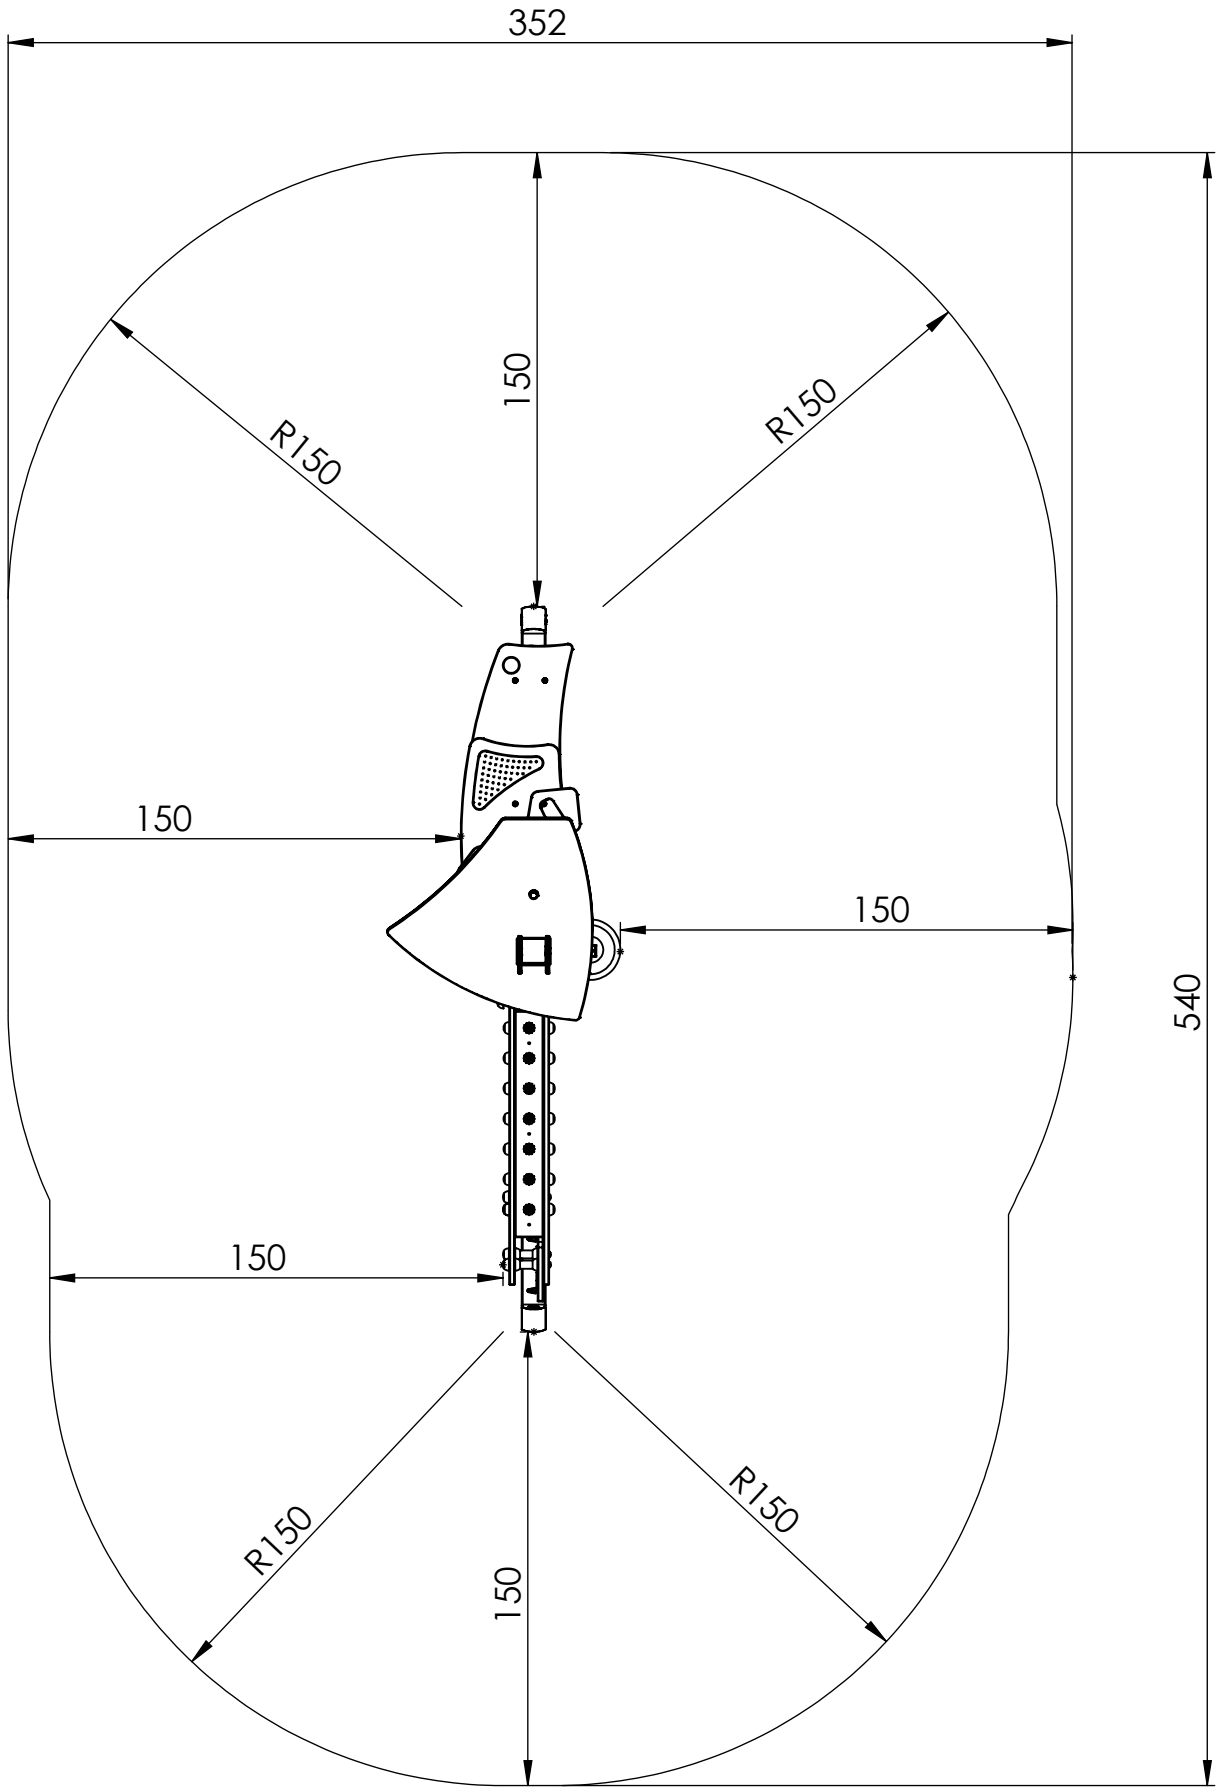

1720

[cm]

v013 / 19.02.2021
D.P.

vinci
play

[cm]

[cm]

	L, [cm]
K1, K2	68
K3	85

 K2, K3
 M10x120 x12  Ø10
NOT INCLUDED 

[cm]

1720A
x1

17 UH
x1

17 UI
x1

171113
x1

171115
x2

021146
x2

021149
x1

[cm]

vinci
play

1.

2.

1x 17c100

3.

2x 10x40ikl

[cm]

vinci
play

1x 17c046

1x 17c064

4x 10x25ikl

2x 8x25ikl

[cm]

vinci
play

Part No:
000000-
00000