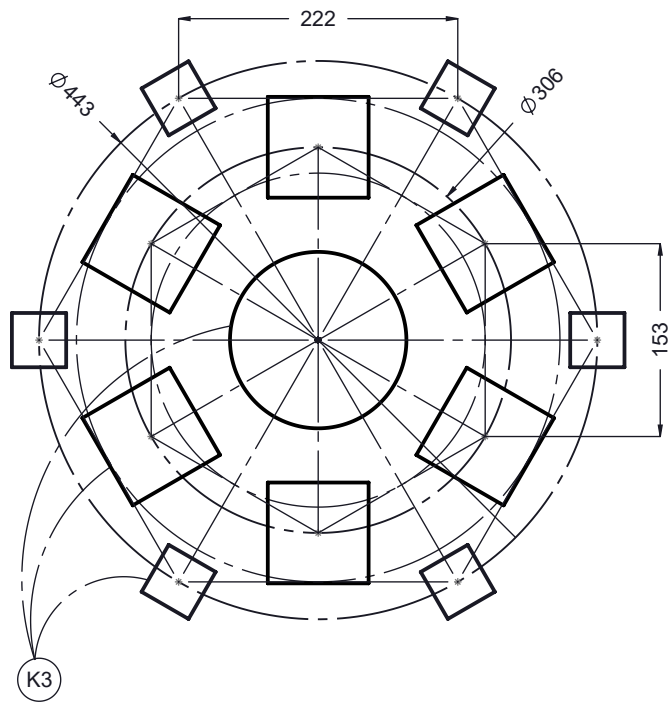

vinci
play

[cm]

vinci
play

K17

K17
x1
>0,34m³

K17

K17
x6
>0,12m³

A.

B.

C.

K1

K1
x6
>0,06m³

[cm]

6,5h

48h

K1, K17
>1,45m³

vinci
play

K3

K3

M12x110
x12

Ø12

NOT INCLUDED

K3

x1

[cm]