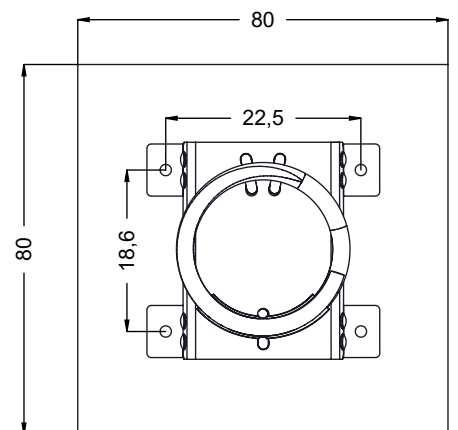

vinci
play

K17

K3

	K3
M12x120 x4	
NOT INCLUDED	

[cm]

vinci
play

061158
x1

061157
x1

061143

061143

061157

[cm]

vinci play

SP4-C2 x1

Part No:
000000-
00000

000000-00000