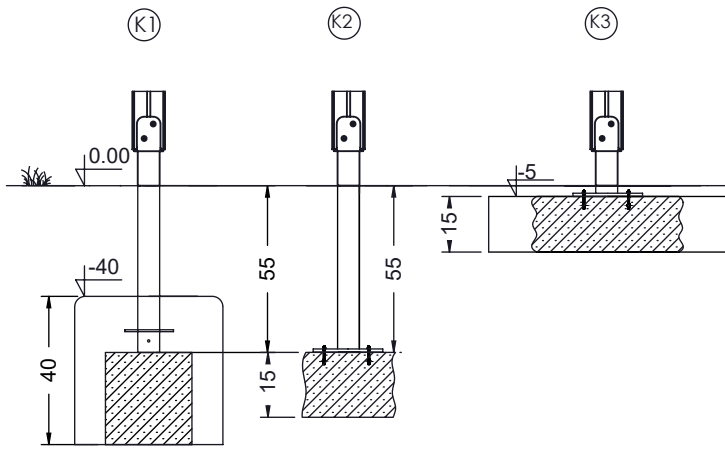

WD1468

v012
26.04.2021
A. H.
[cm]

vinci
play

[cm]

vinci
play

8x M10x120 (K2)
8x M10x120 (K3)

NOT INCLUDED

[cm]

vinci
play

14712090
x2

144113
x1

142102
x2

142108
x2

142100
x2

		HDPE		HPL	
12x	8x50 sxi	1x	CE8	1x	CL8
2x	WD1				
1x	V001				

V001

Part No:
000000-
00000

000000-00000

vinci
play

[cm]