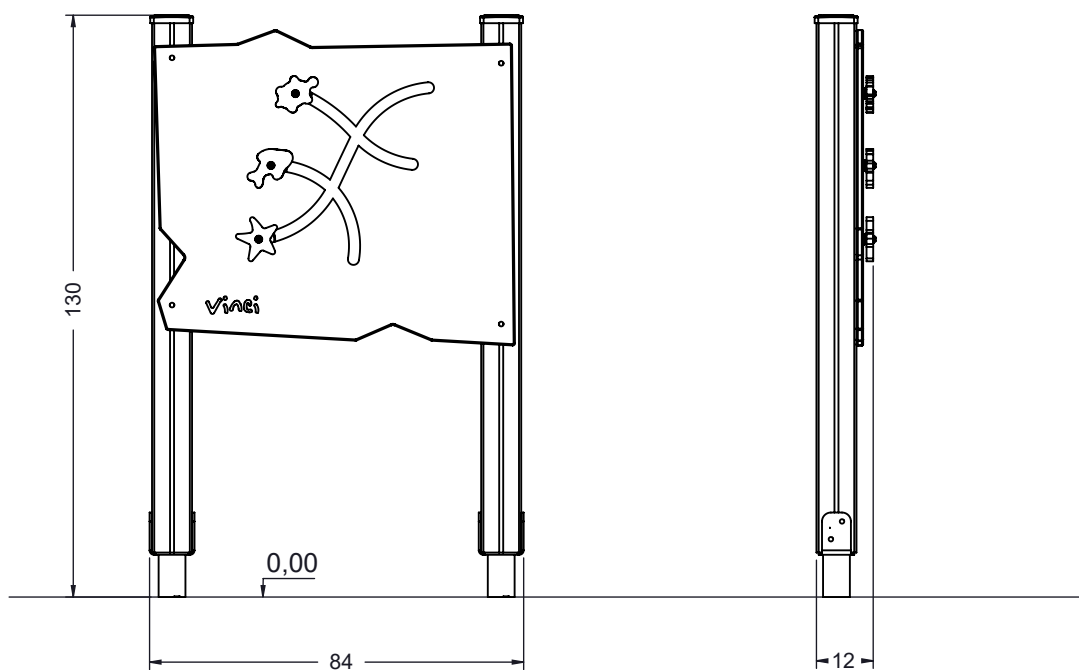

WD1468

v012
26.04.2021
A. H.
[cm]

vinci
play

[cm]

vinci
play

8x M10x120 (K2)
8x M10x120 (K3)

NOT INCLUDED

[cm]

vinci
play

14712090
x2

144113
x1

142102
x2

142108
x2

142100
x2

		HDPE		HPL	
12x	8x50 sxi	1x	CE8	1x	CL8
2x	WD1				
1x	V001				

V001

Part No:
000000-
00000

000000-00000

vinci
play

[cm]