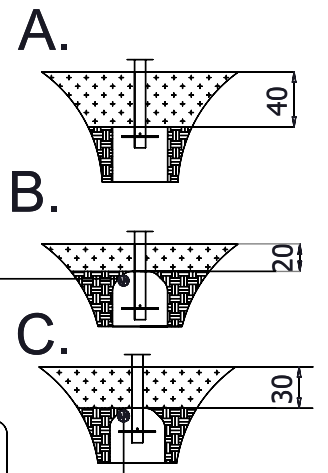

WD1468

v012
26.04.2021
A. H.
[cm]

vinci
play

[cm]

vinci
play

8x M10x120 (K2)
8x M10x120 (K3)

NOT INCLUDED

[cm]

vinci
play

14712090
x2

144113
x1

142102
x2

142108
x2

142100
x2

		HDPE		HPL	
12x	8x50 sxi	1x	CE8	1x	CL8
2x	WD1				
1x	V001				

V001

Part No:
000000-
00000

000000-00000

vinci
play

[cm]