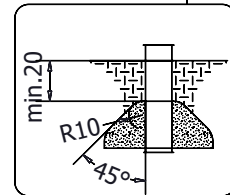

WD1468

v012
26.04.2021
A. H.
[cm]

vinci
play

[cm]

vinci
play

8x M10x120 (K2)
8x M10x120 (K3)

NOT INCLUDED

[cm]

vinci
play

14712090
x2

144113
x1

142102
x2

142108
x2

142100
x2

		HDPE		HPL	
12x	8x50 sxi	1x	CE8	1x	CL8
2x	WD1				
1x	V001				

V001

Part No:
000000-
00000

000000-00000

vinci
play

[cm]