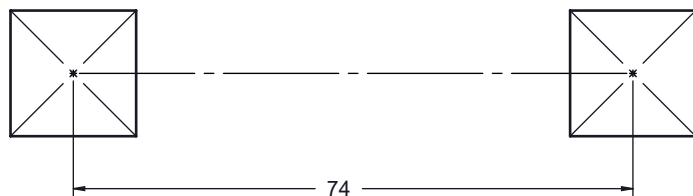

WD1468

v012
26.04.2021
A. H.
[cm]

vinci
play

[cm]

vinci
play

8x M10x120 (K2)
8x M10x120 (K3)

NOT INCLUDED

[cm]

vinci
play

14712090
x2

144113
x1

142102
x2

142108
x2

142100
x2

		HDPE		HPL	
12x	8x50 sxi	1x	CE8	1x	CL8
2x	WD1				
1x	V001				

V001

Part No:
000000-
00000

000000-00000

vinci
play

[cm]