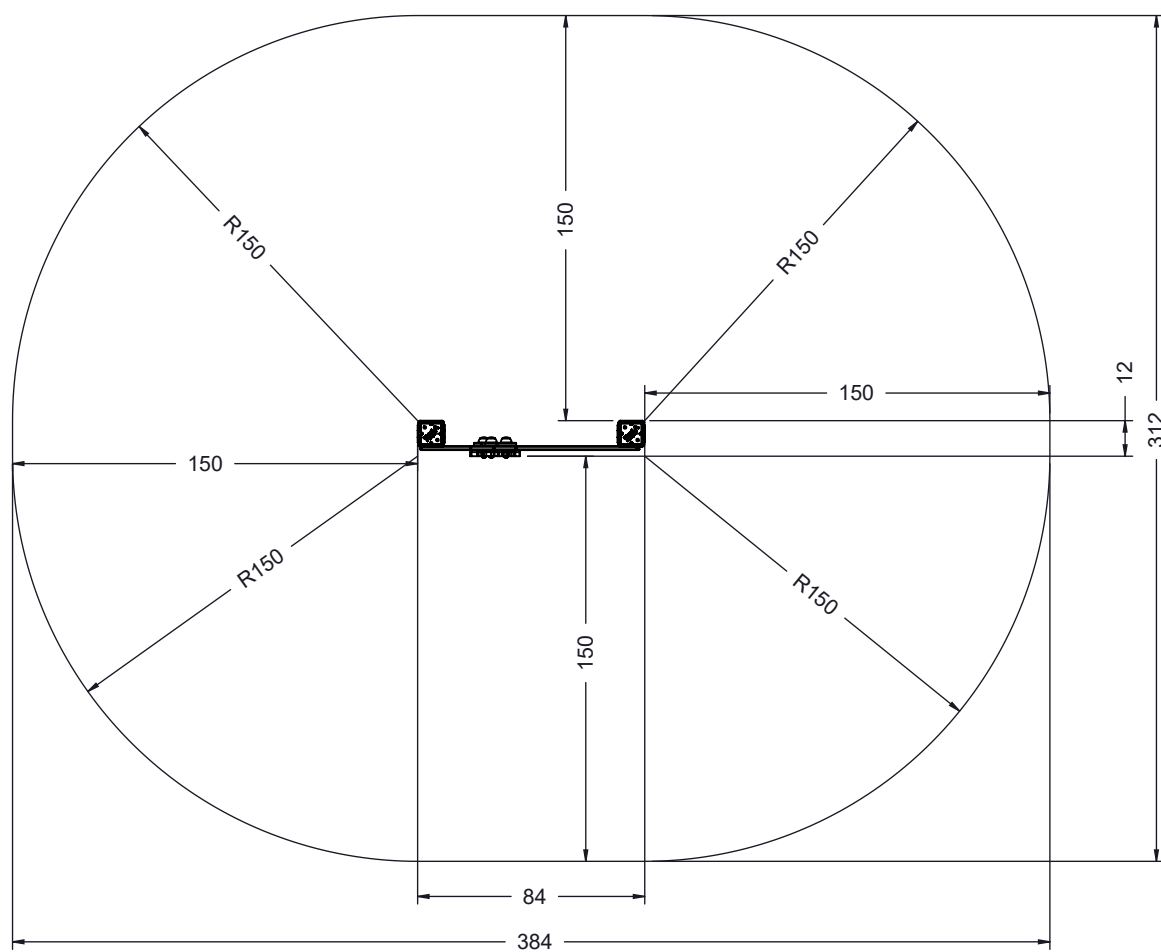

WD1468

v012
26.04.2021
A. H.
[cm]

vinci
play

[cm]

vinci
play

8x M10x120 (K2)
8x M10x120 (K3)

NOT INCLUDED

[cm]

vinci
play

14712090
x2

144113
x1

142102
x2

142108
x2

142100
x2

		HDPE		HPL	
12x	8x50 sxi	1x	CE8	1x	CL8
2x	WD1				
1x	V001				

V001

Part No:
000000-
00000

000000-00000

vinci
play

[cm]