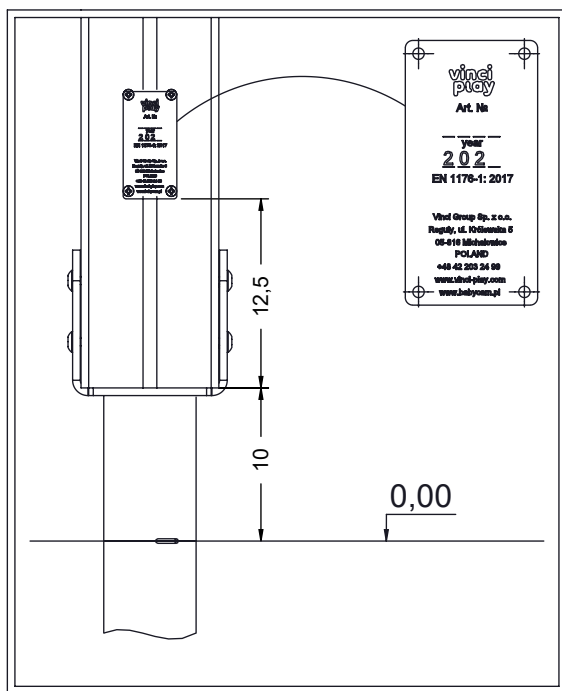

WD1468

v012
26.04.2021
A. H.
[cm]

vinci
play

[cm]

vinci
play

8x M10x120 (K2)
8x M10x120 (K3)

NOT INCLUDED

[cm]

vinci
play

14712090
x2

144113
x1

142102
x2

142108
x2

142100
x2

		HDPE		HPL	
12x	8x50 sxi	1x	CE8	1x	CL8
2x	WD1				
1x	V001				

V001

Part No:
000000-
00000

000000-00000

vinci
play

[cm]