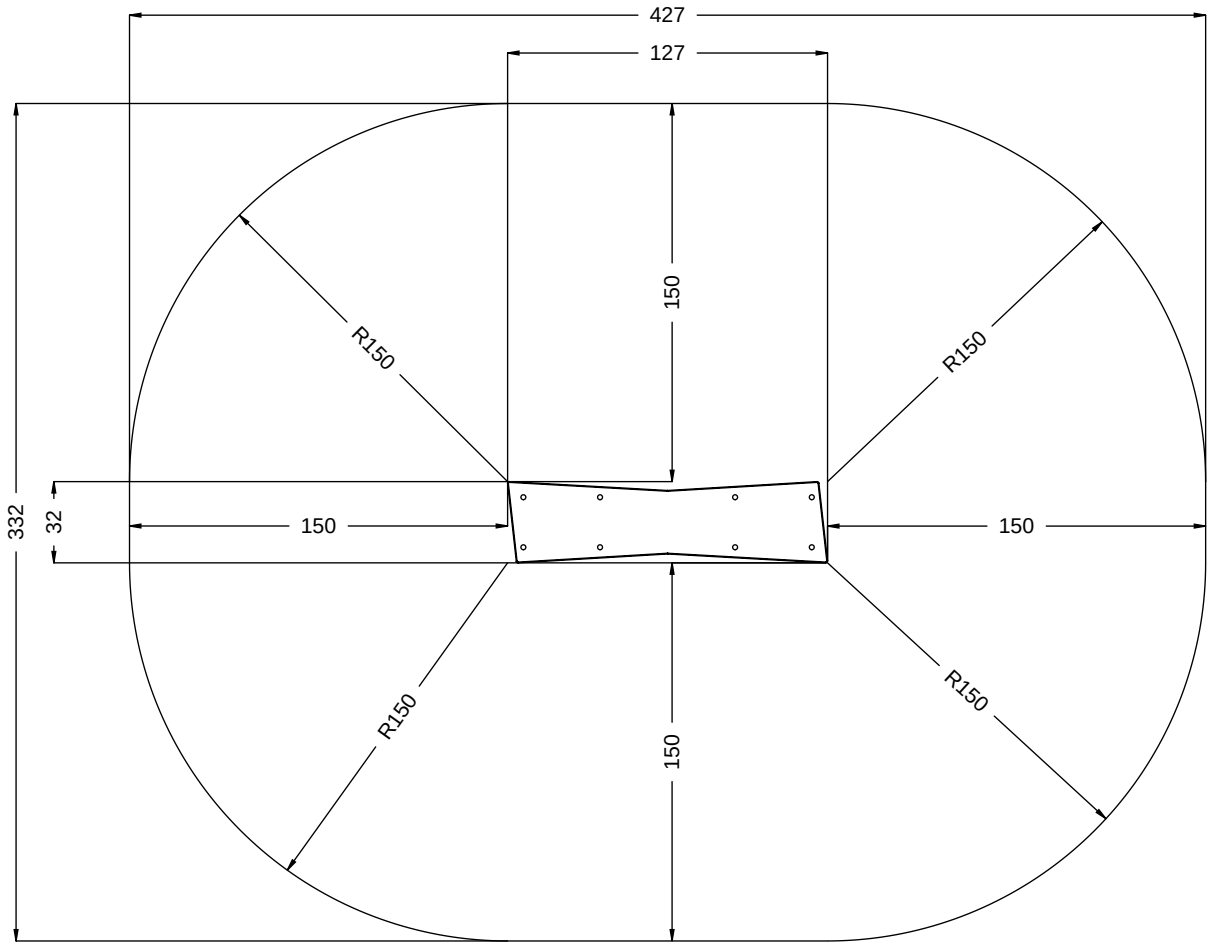

[cm]

vinci
play