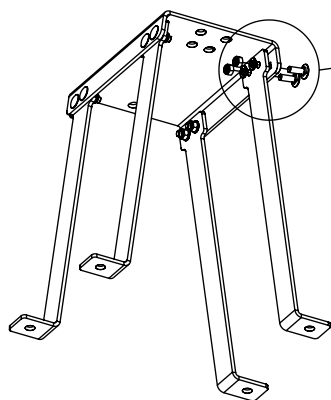

K3

	K2, K3
M10x120 x8	
NOT INCLUDED	

[cm]

 x2	1,5h			 K17 x2 >0.12[m]	 48h	 K3 x1 >0.19[m]
--	------	---	---	--	---	--

vinci
play

061102
x1

B245
x2

993119
x2

B239
x2

		PLYWOOD		HPL	
2x	SP3 _(K17)	2x	SP35	1x	SP52
2x	SP1				
4x	SP2				
1x	V001				

K17

SP1 x1

SP3 x1

K3

SP1 x1

[cm]

vinci
play

SP2 x1

[cm]

vinci
play

SP2 x1

[cm]

- PLYWOOD
SP35 x2
- HPL
SP52 x1

- V001** x1

Part No:
00000-
00000

000000-00000

[cm]

vinci
play