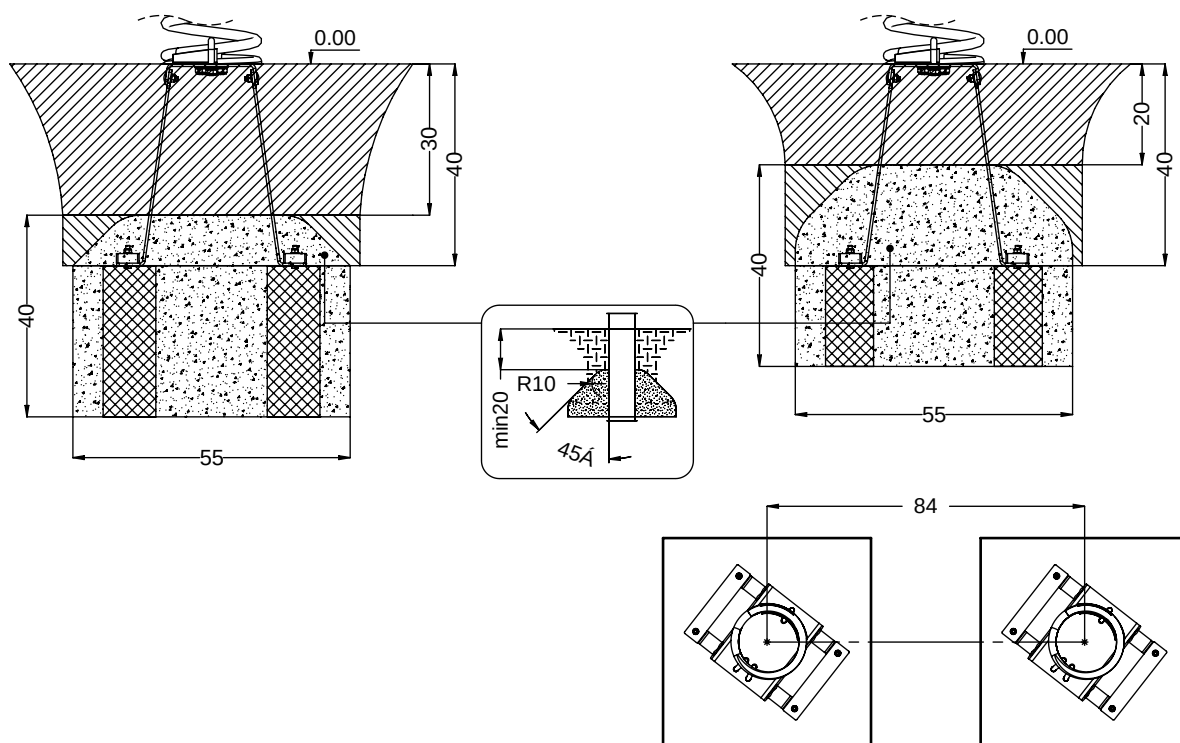

K3

	K2, K3
M10x120 x8	
NOT INCLUDED	

[cm]

 x2	1,5h			 K17 x2 >0.12[m]	 48h	 K3 x1 >0.19[m]
--	------	---	---	--	---	--

vinci
play

061102
x1

B245
x2

993119
x2

B239
x2

		PLYWOOD		HPL	
2x	SP3 _(K17)	2x	SP35	1x	SP52
2x	SP1				
4x	SP2				
1x	V001				

K17

SP1 x1

SP3 x1

K3

SP1 x1

[cm]

Part No:
00000-
00000

000000-00000

[cm]

vinci
play