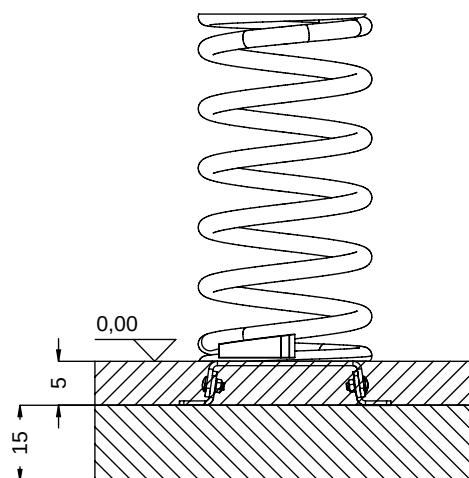

K3

	K2, K3
M10x120 x8	
NOT INCLUDED	

[cm]

 x2	1,5h			 K17 x2 >0.12[m]	 48h	 K3 x1 >0.19[m]
--	------	---	---	--	---	--

vinci
play

061102
x1

B245
x2

993119
x2

B239
x2

		PLYWOOD		HPL	
2x	SP3 _(K17)	2x	SP35	1x	SP52
2x	SP1				
4x	SP2				
1x	V001				

K17

SP1 x1

SP3 x1

K3

SP1 x1

[cm]

Part No:
00000-
00000

000000-00000

[cm]

vinci
play