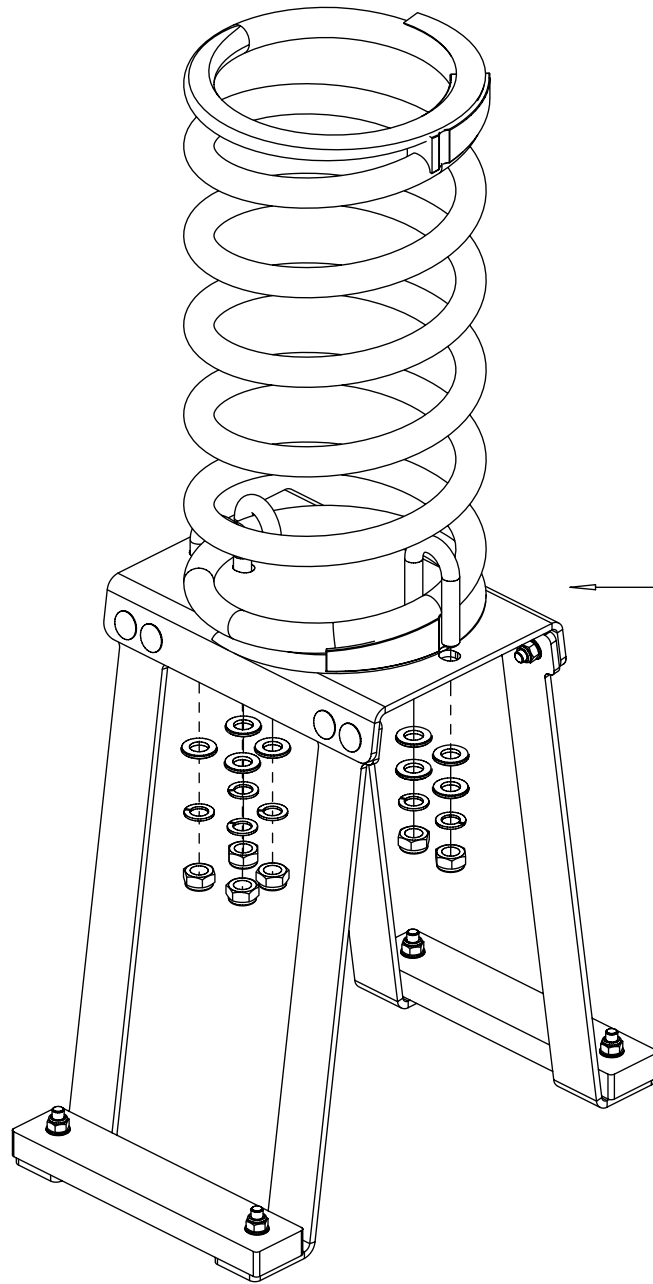

K3

	K2, K3
M10x120 x8	
NOT INCLUDED	

[cm]

 x2	1,5h			 K17 x2 >0.12[m]	 48h	 K3 x1 >0.19[m]
--	------	---	---	--	---	--

vinci
play

061102
x1

B245
x2

993119
x2

B239
x2

		PLYWOOD		HPL	
2x	SP3 _(K17)	2x	SP35	1x	SP52
2x	SP1				
4x	SP2				
1x	V001				

K17

SP1 x1

SP3 x1

K3

SP1 x1

[cm]

vinci
play

SP2 x1

[cm]

vinci
play

SP2 x1

[cm]

- PLYWOOD
SP35 x2
- HPL
SP52 x1

- V001** x1

Part No:
00000-
00000

000000-00000

[cm]

vinci
play