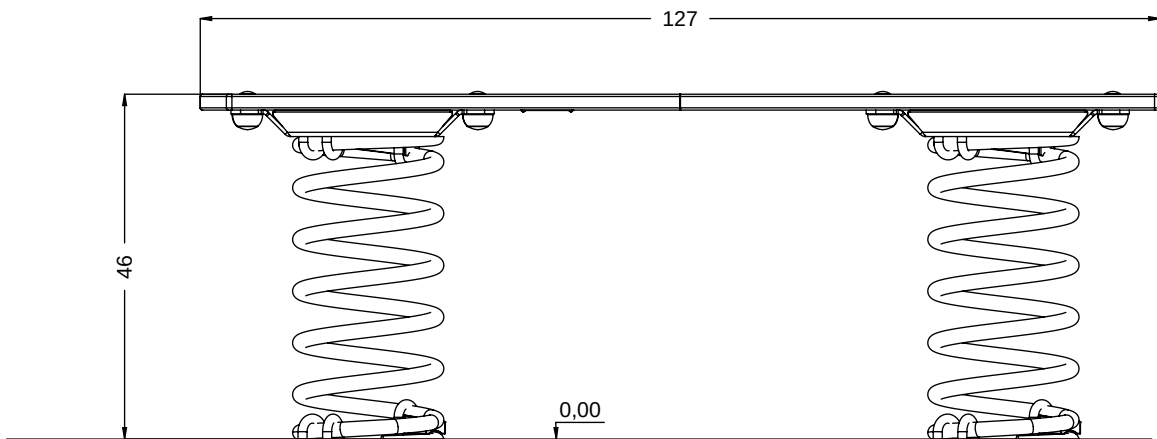

[cm]

vinci
play