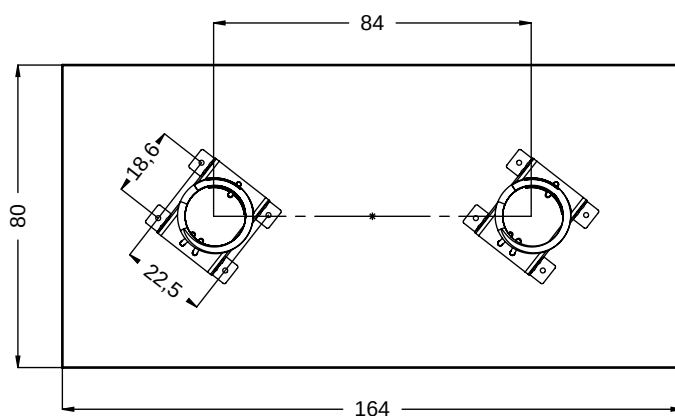

K3

	K2, K3
M10x120 x8	
NOT INCLUDED	

[cm]

 x2	1,5h			 K17 x2 >0.12[m]	 48h	 K3 x1 >0.19[m]
--	------	---	---	--	---	--

vinci
play

061102
x1

B245
x2

993119
x2

B239
x2

		PLYWOOD		HPL	
2x	SP3 _(K17)	2x	SP35	1x	SP52
2x	SP1				
4x	SP2				
1x	V001				

K17

SP1 x1

SP3 x1

K3

SP1 x1

[cm]

Part No:
00000-
00000

000000-00000

[cm]

vinci
play