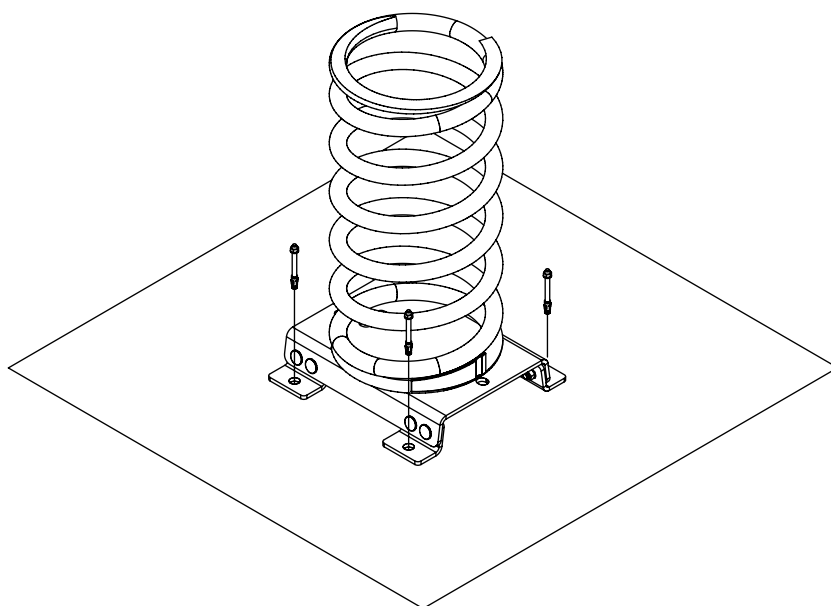

K3

	K2, K3
M10x120 x8	
NOT INCLUDED	

[cm]

 x2	1,5h			 K17 x2 >0.12[m]	 48h	 K3 x1 >0.19[m]
--	------	---	---	--	---	--

vinci
play

061102
x1

B245
x2

993119
x2

B239
x2

		PLYWOOD		HPL	
2x	SP3 _(K17)	2x	SP35	1x	SP52
2x	SP1				
4x	SP2				
1x	V001				

K17

SP1 x1

SP3 x1

K3

SP1 x1

[cm]

Part No:
00000-
00000

000000-00000

[cm]

vinci
play