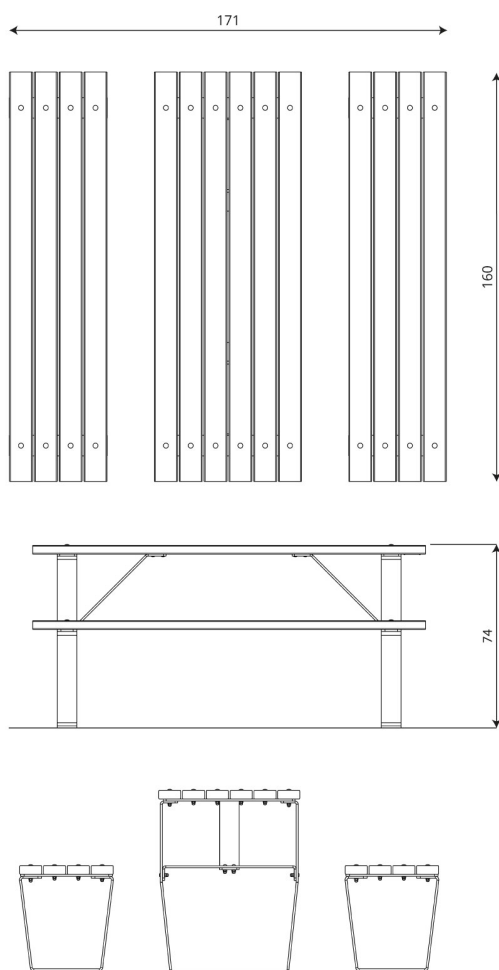

Guarantee

- **30** 30 year guarantee - Structural strength of steel and stainless steel components
- **15** 15 year guarantee - Structural failure of steel and stainless steel, for dynamic equipment
- **10** 10 year guarantee - Structural failure of high density polyethylene and high pressure laminates components
- **5** 5 year guarantee - Corrosion of stainless steel and hot dip galvanized and powder coated components; against bark beetles and rot in case of wooden structural elements

Detailed information in the guarantee card

Vinci Group Sp. z o.o.
Seminarnyja 9 Street
99-400 Łowicz

VAT: 534-250-14-46
PHONE: +48 42 203 24 99 ext. 26
M: +48 793 404 991

biuro@vinci-play.com
info@vinci-play.com
www.vinci-play.com