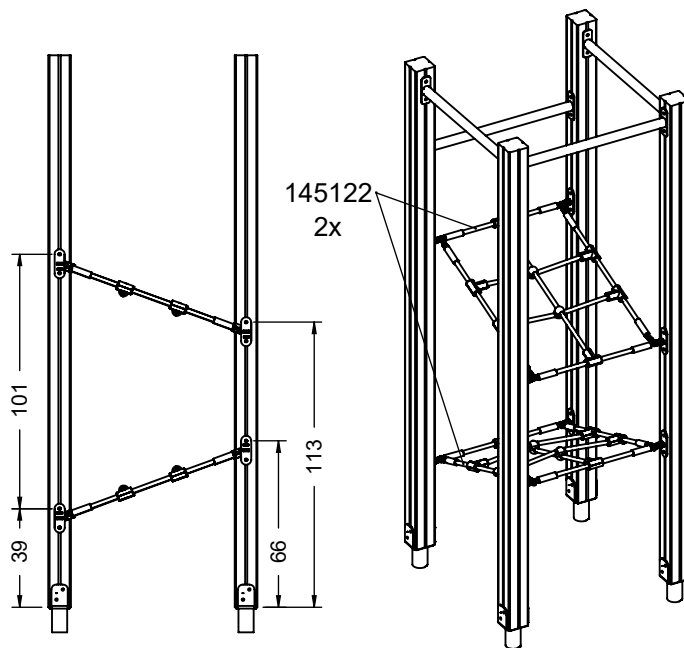

145122
2x

[cm]

vinci
play