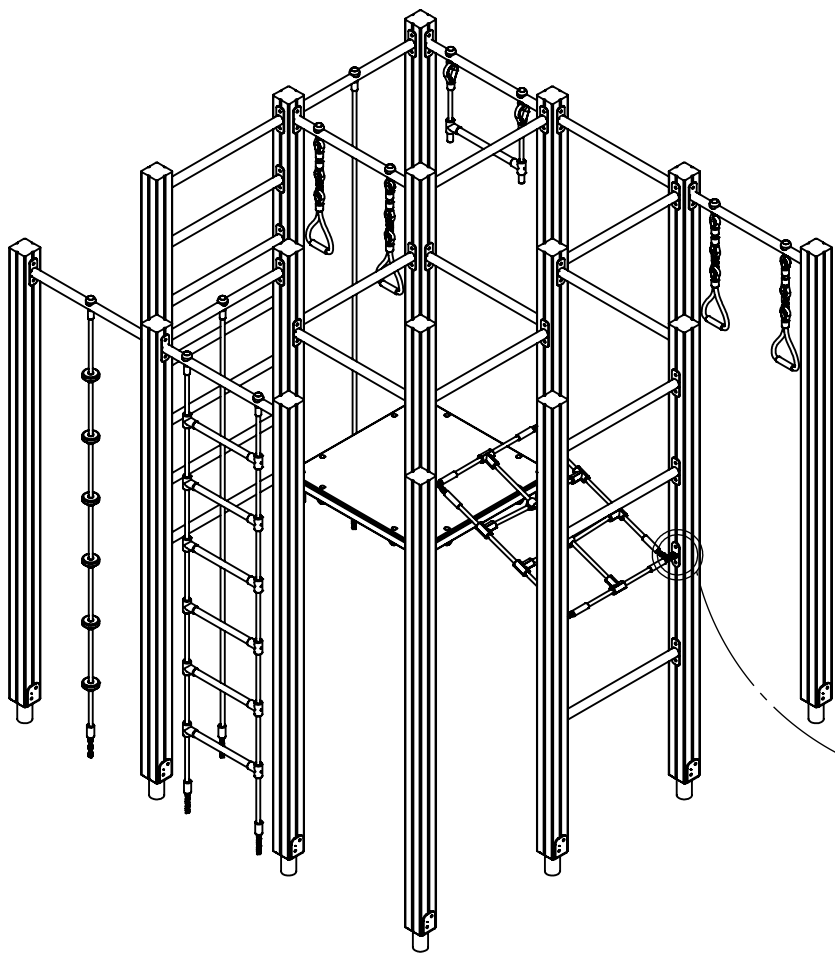

8x50 sxi

WD52

142137
4x

142137
4x

[cm]

vinci
play

WD39
8x50 sxi

[cm]