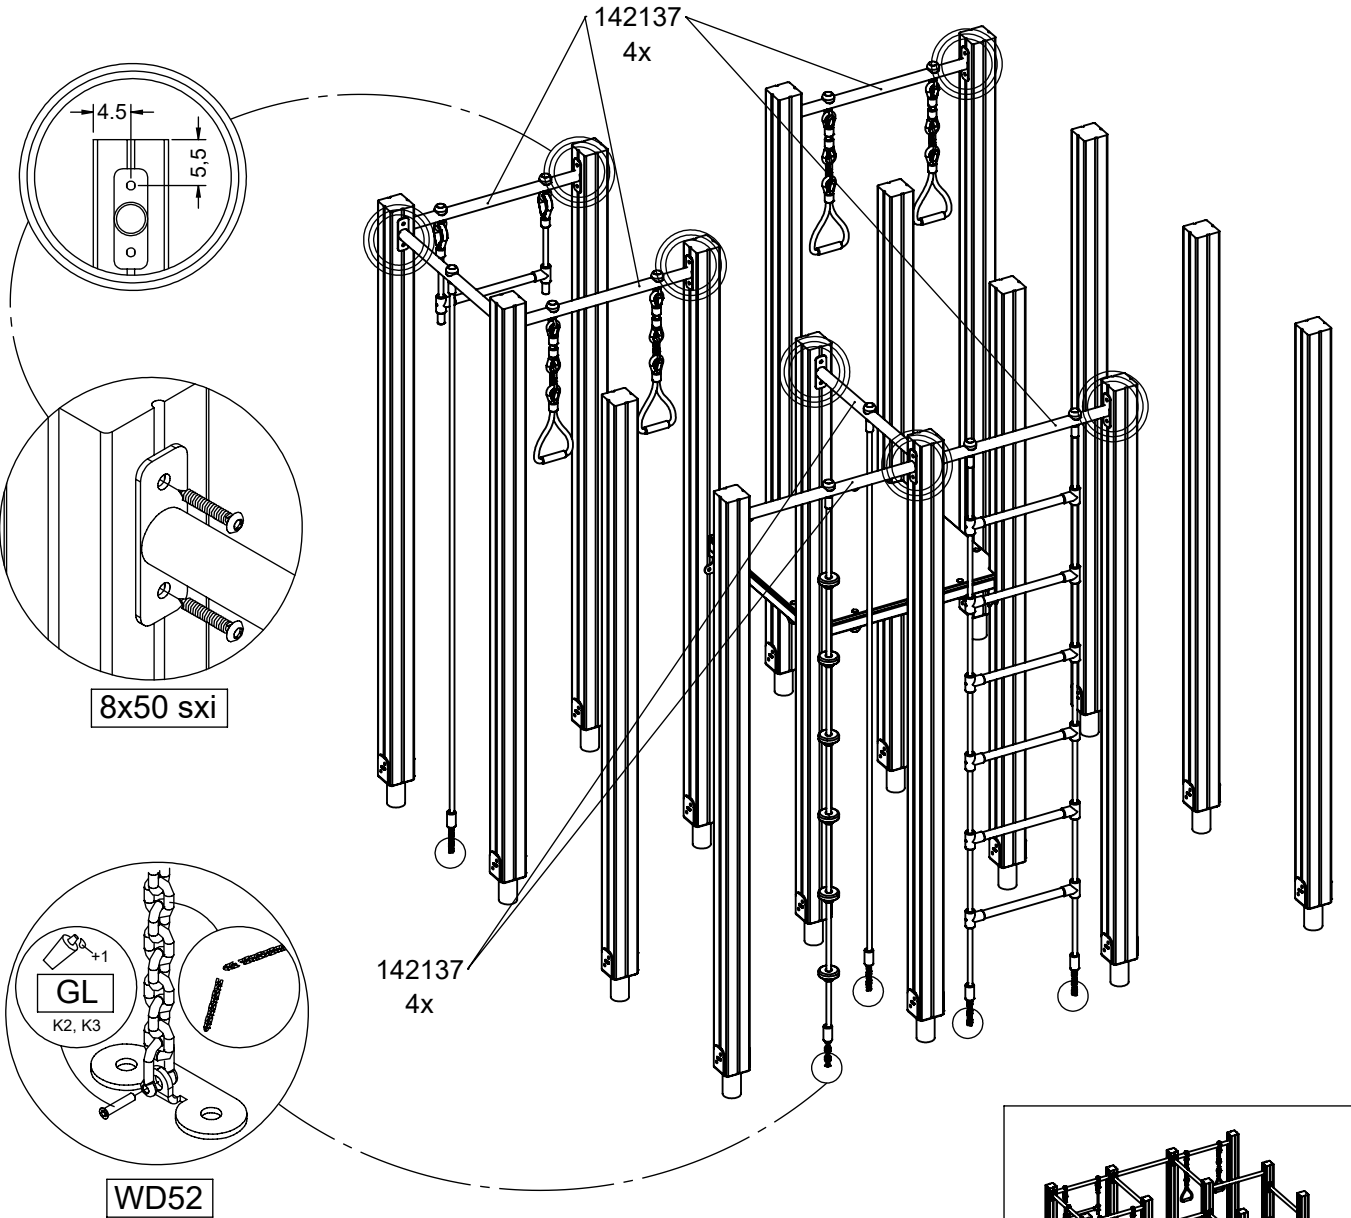

8x50 sxi

WD52

142137
4x

142137
4x

[cm]

vinci
play

WD39
8x50 sxi

[cm]