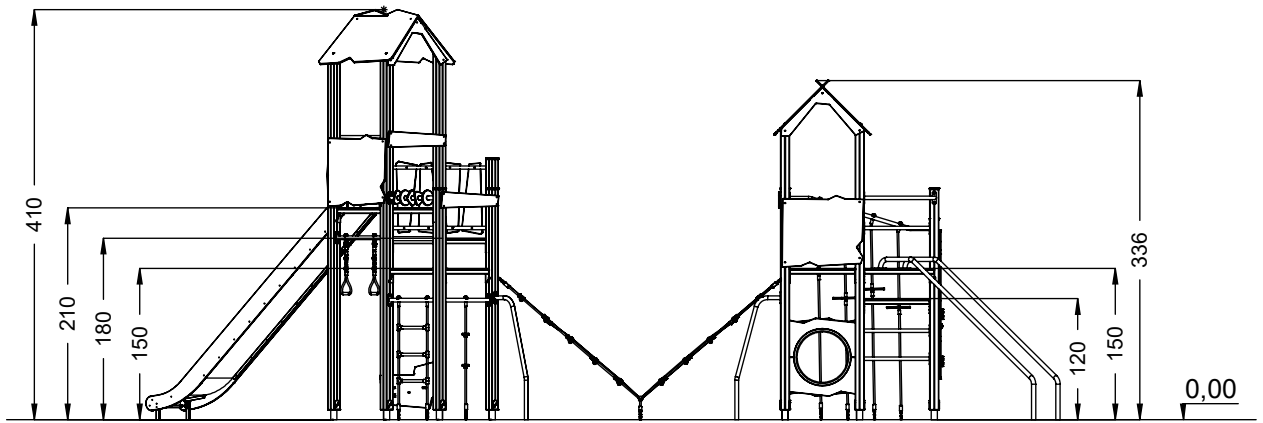

[cm]

vinci
play