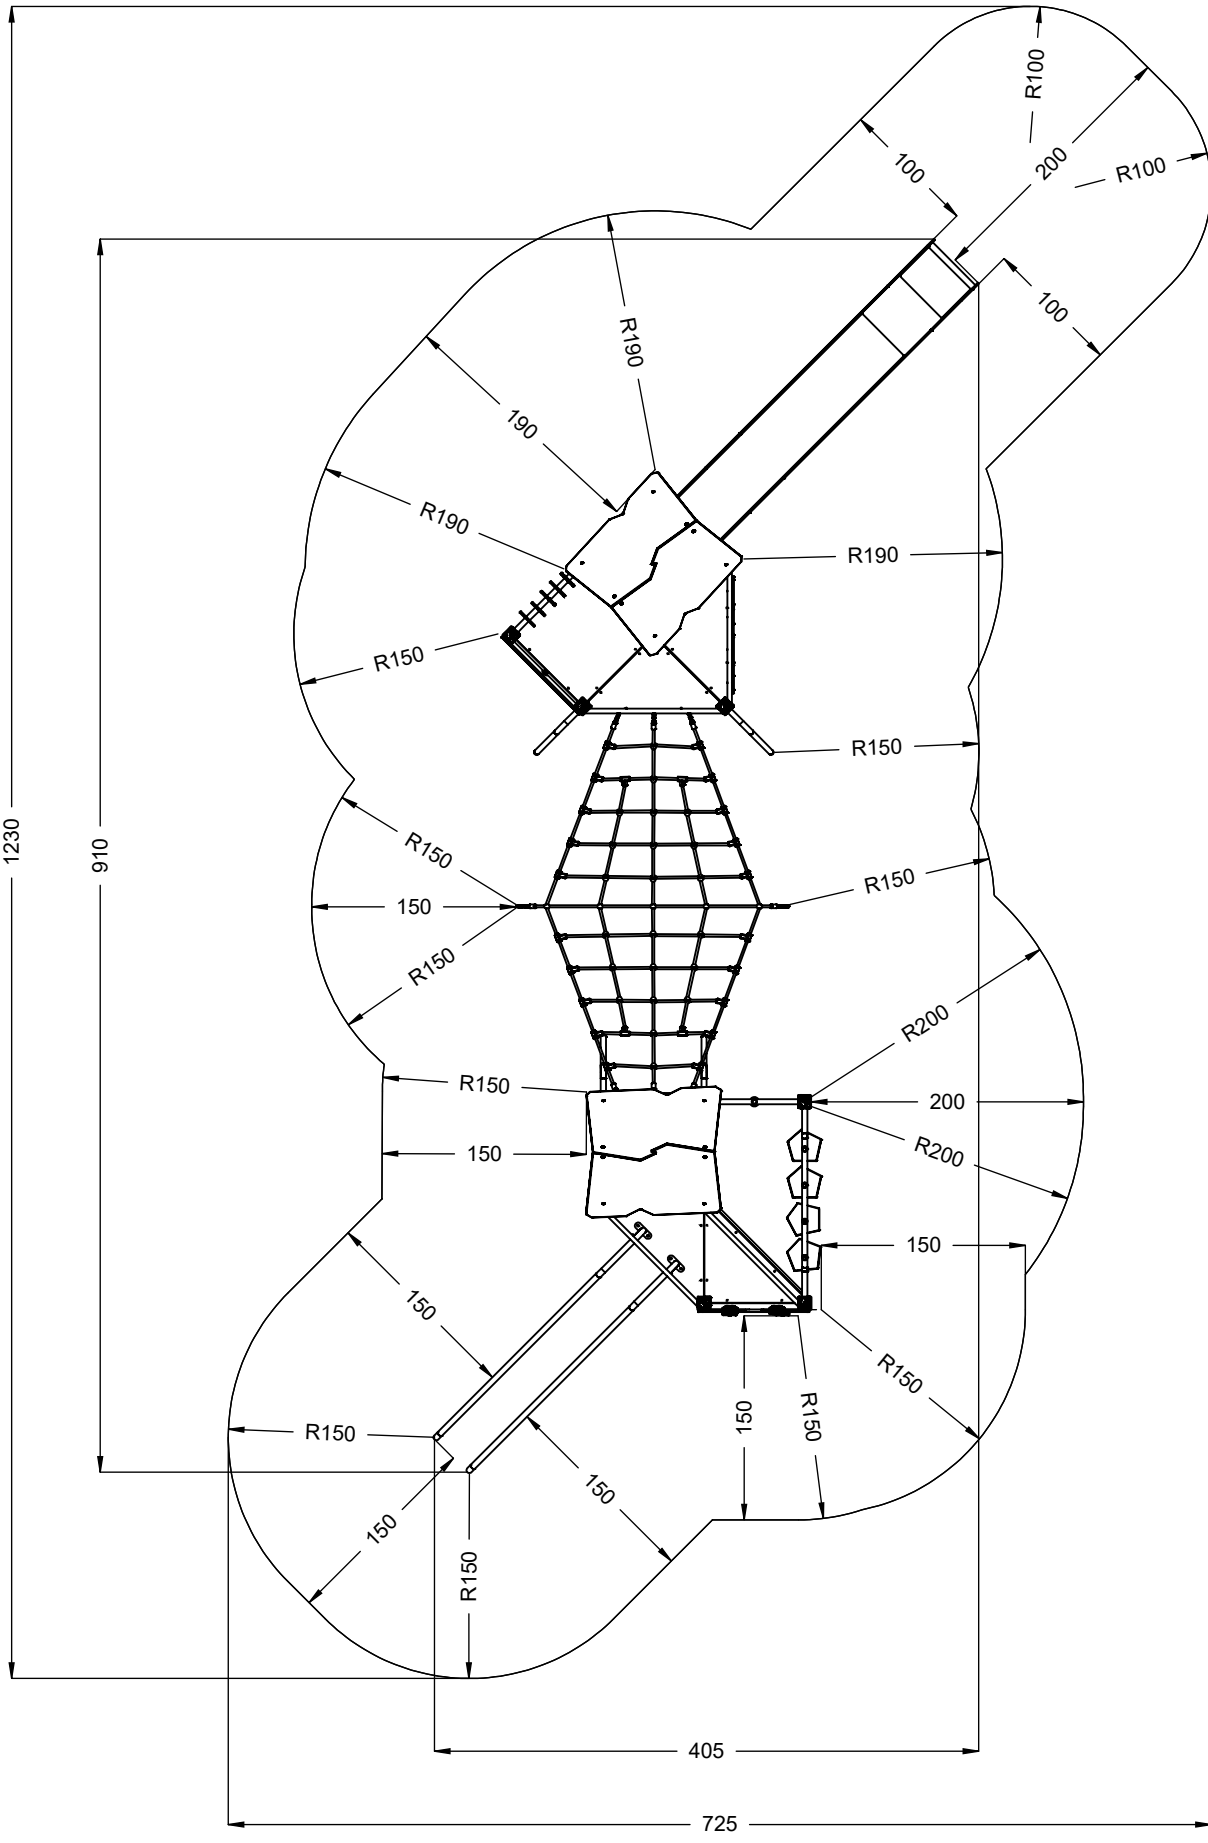

[cm]

vinci
play