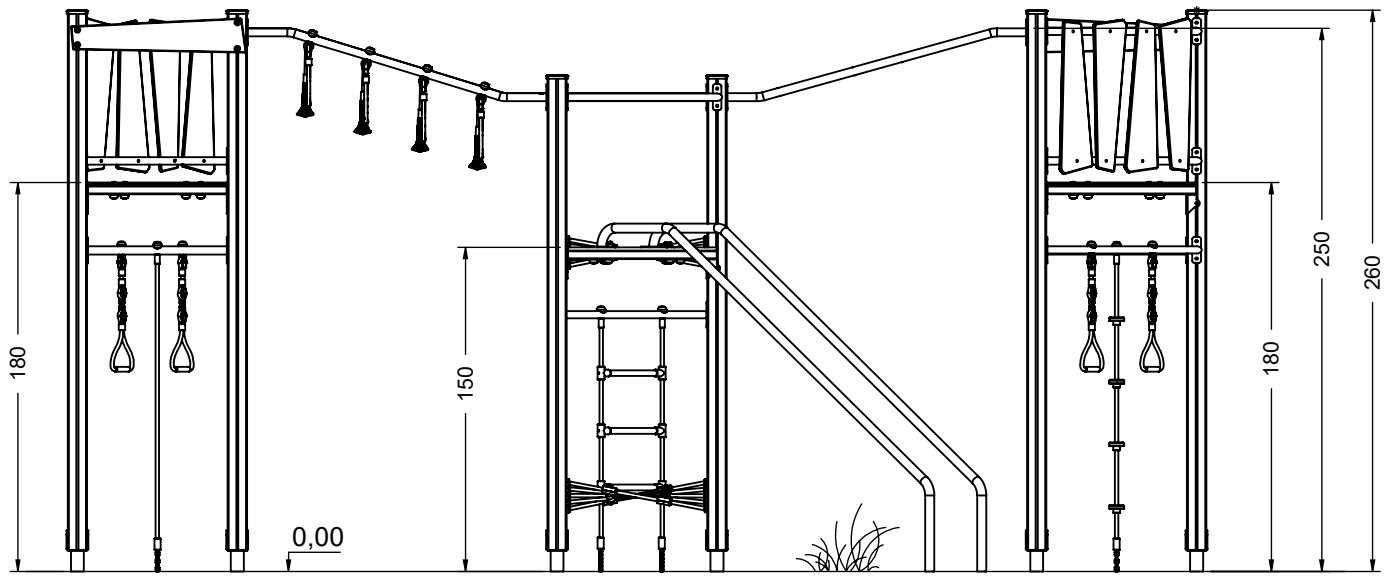

[cm]

vinci
play