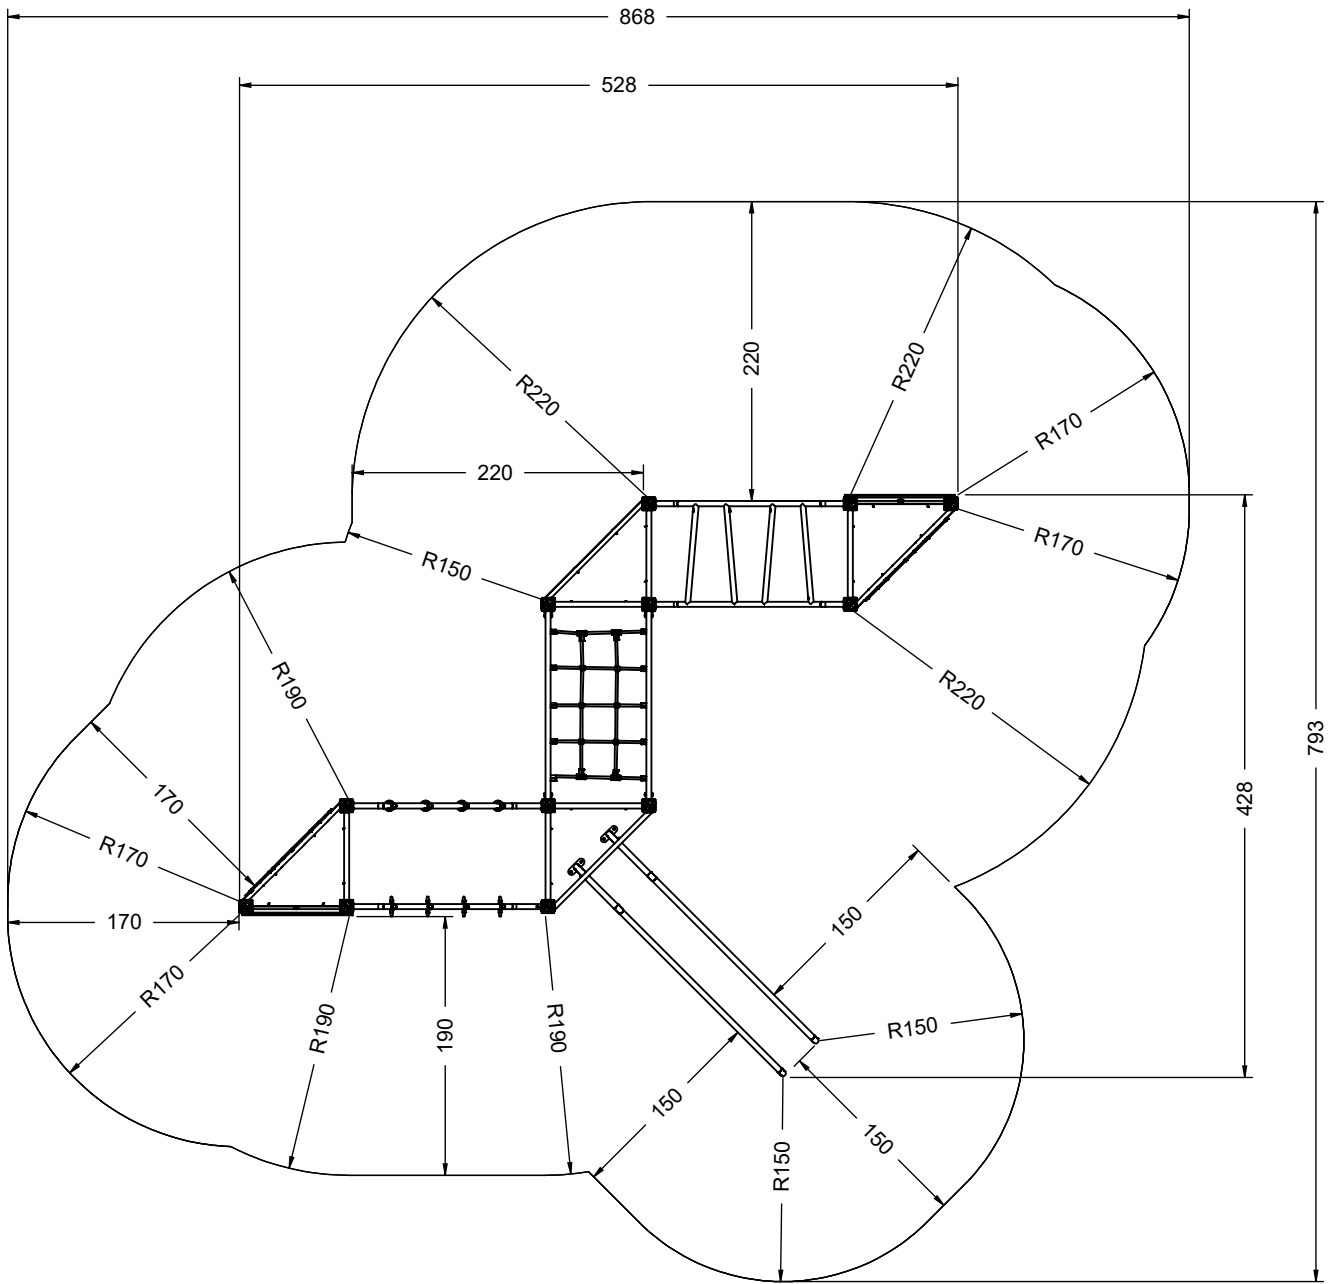

[cm]

vinci
play