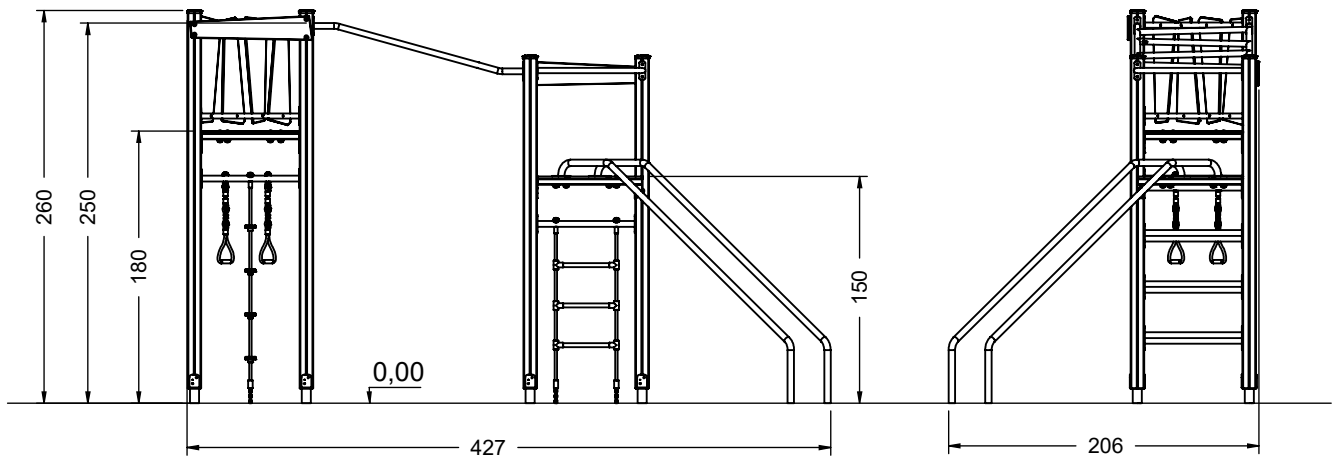

WD1451

v012
29.01.2022
A. D.
[cm]

vinci
play

[cm]

vinci
play

[cm]

vinci
play

32x M10x120 (K2)
 34x M10x120 (K3)

NOT INCLUDED

[cm]

x2
 5,5h

 48h
 x11 0,06 m³
 x11 >0,02m³

vinci
play

		PLYWOOD / HDPE		HPL	
112x	8x50 sxi	2x	WD74	2x	WD74
1x	WD2	1x	E6	1x	E7
6x	WD1				
1x	GL (K2, K3)				
3x	WD52				
3x	WD14-1				
1x	WD14-2				
1x	SGL				
1x	V001				
1x	E44(K1)				
1x	E80(K2)				

8x50 sxi

PLYWOOD
WD74

HPL
WD75

8x50 sxi

A	219 cm
B	249 cm

8x50 sxi

[cm]

vinci
play

V001

Part No:
000000-
00000

000000-00000

[cm]

vinci
 play