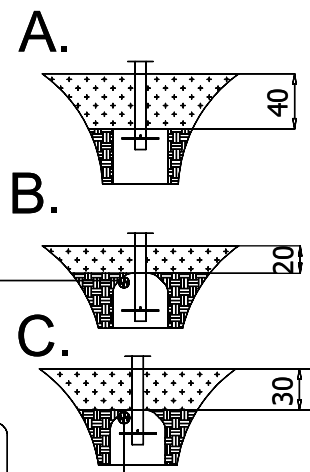

WD1451

v012
29.01.2022
A. D.
[cm]

vinci
play

[cm]

vinci
play

[cm]

vinci
play

32x M10x120 (K2)
 34x M10x120 (K3)

NOT INCLUDED

[cm]

x2
 5,5h

 48h
 x11 0,06 m³
 x11 >0,02m³

vinci
play

		PLYWOOD / HDPE		HPL	
112x	8x50 sxi	2x	WD74	2x	WD74
1x	WD2	1x	E6	1x	E7
6x	WD1				
1x	GL (K2, K3)				
3x	WD52				
3x	WD14-1				
1x	WD14-2				
1x	SGL				
1x	V001				
1x	E44(K1)				
1x	E80(K2)				

8x50 sxi

PLYWOOD
WD74

HPL
WD75

8x50 sxi

A	219 cm
B	249 cm

8x50 sxi

[cm]

vinci
play

V001

Part No:
000000-
00000

000000-00000

[cm]

vinci
 play