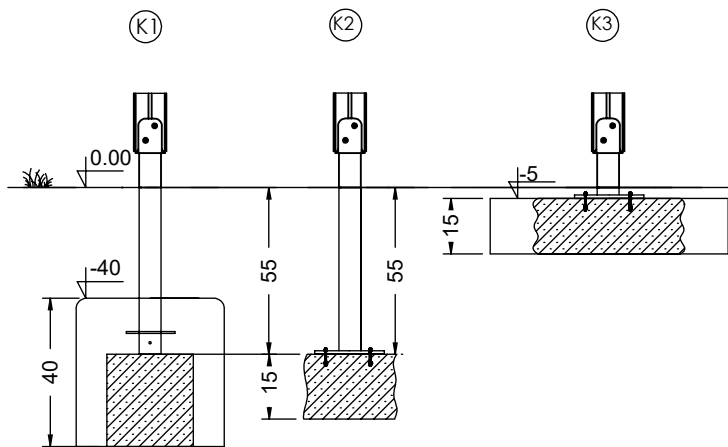

WD1451

v012
29.01.2022
A. D.
[cm]

vinci
play

[cm]

vinci
play

[cm]

vinci
play

32x M10x120 (K2)
 34x M10x120 (K3)

NOT INCLUDED

[cm]

x2
 5,5h

 48h
 x11 0,06 m³
 x11 >0,02m³

vinci
play

		PLYWOOD / HDPE		HPL	
112x	8x50 sxi	2x	WD74	2x	WD74
1x	WD2	1x	E6	1x	E7
6x	WD1				
1x	GL (K2, K3)				
3x	WD52				
3x	WD14-1				
1x	WD14-2				
1x	SGL				
1x	V001				
1x	E44(K1)				
1x	E80(K2)				

8x50 sxi

PLYWOOD
WD74

HPL
WD75

8x50 sxi

A	219 cm
B	249 cm

8x50 sxi

[cm]

vinci
play

V001

Part No:
000000-
00000

000000-00000

[cm]

vinci
 play