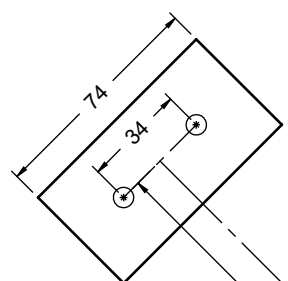

WD1451

v012
29.01.2022
A. D.
[cm]

vinci
play

[cm]

vinci
play

[cm]

vinci
play

32x M10x120 (K2)
 34x M10x120 (K3)

NOT INCLUDED

[cm]

x2
 5,5h

 48h
 x11 0,06 m³
 x11 >0,02m³

vinci
play

		PLYWOOD / HDPE		HPL	
112x	8x50 sxi	2x	WD74	2x	WD74
1x	WD2	1x	E6	1x	E7
6x	WD1				
1x	GL (K2, K3)				
3x	WD52				
3x	WD14-1				
1x	WD14-2				
1x	SGL				
1x	V001				
1x	E44(K1)				
1x	E80(K2)				

8x50 sxi

PLYWOOD
WD74

HPL
WD75

8x50 sxi

A	219 cm
B	249 cm

8x50 sxi

[cm]

vinci
play

V001

Part No:
000000-
00000

000000-00000

[cm]

vinci
 play