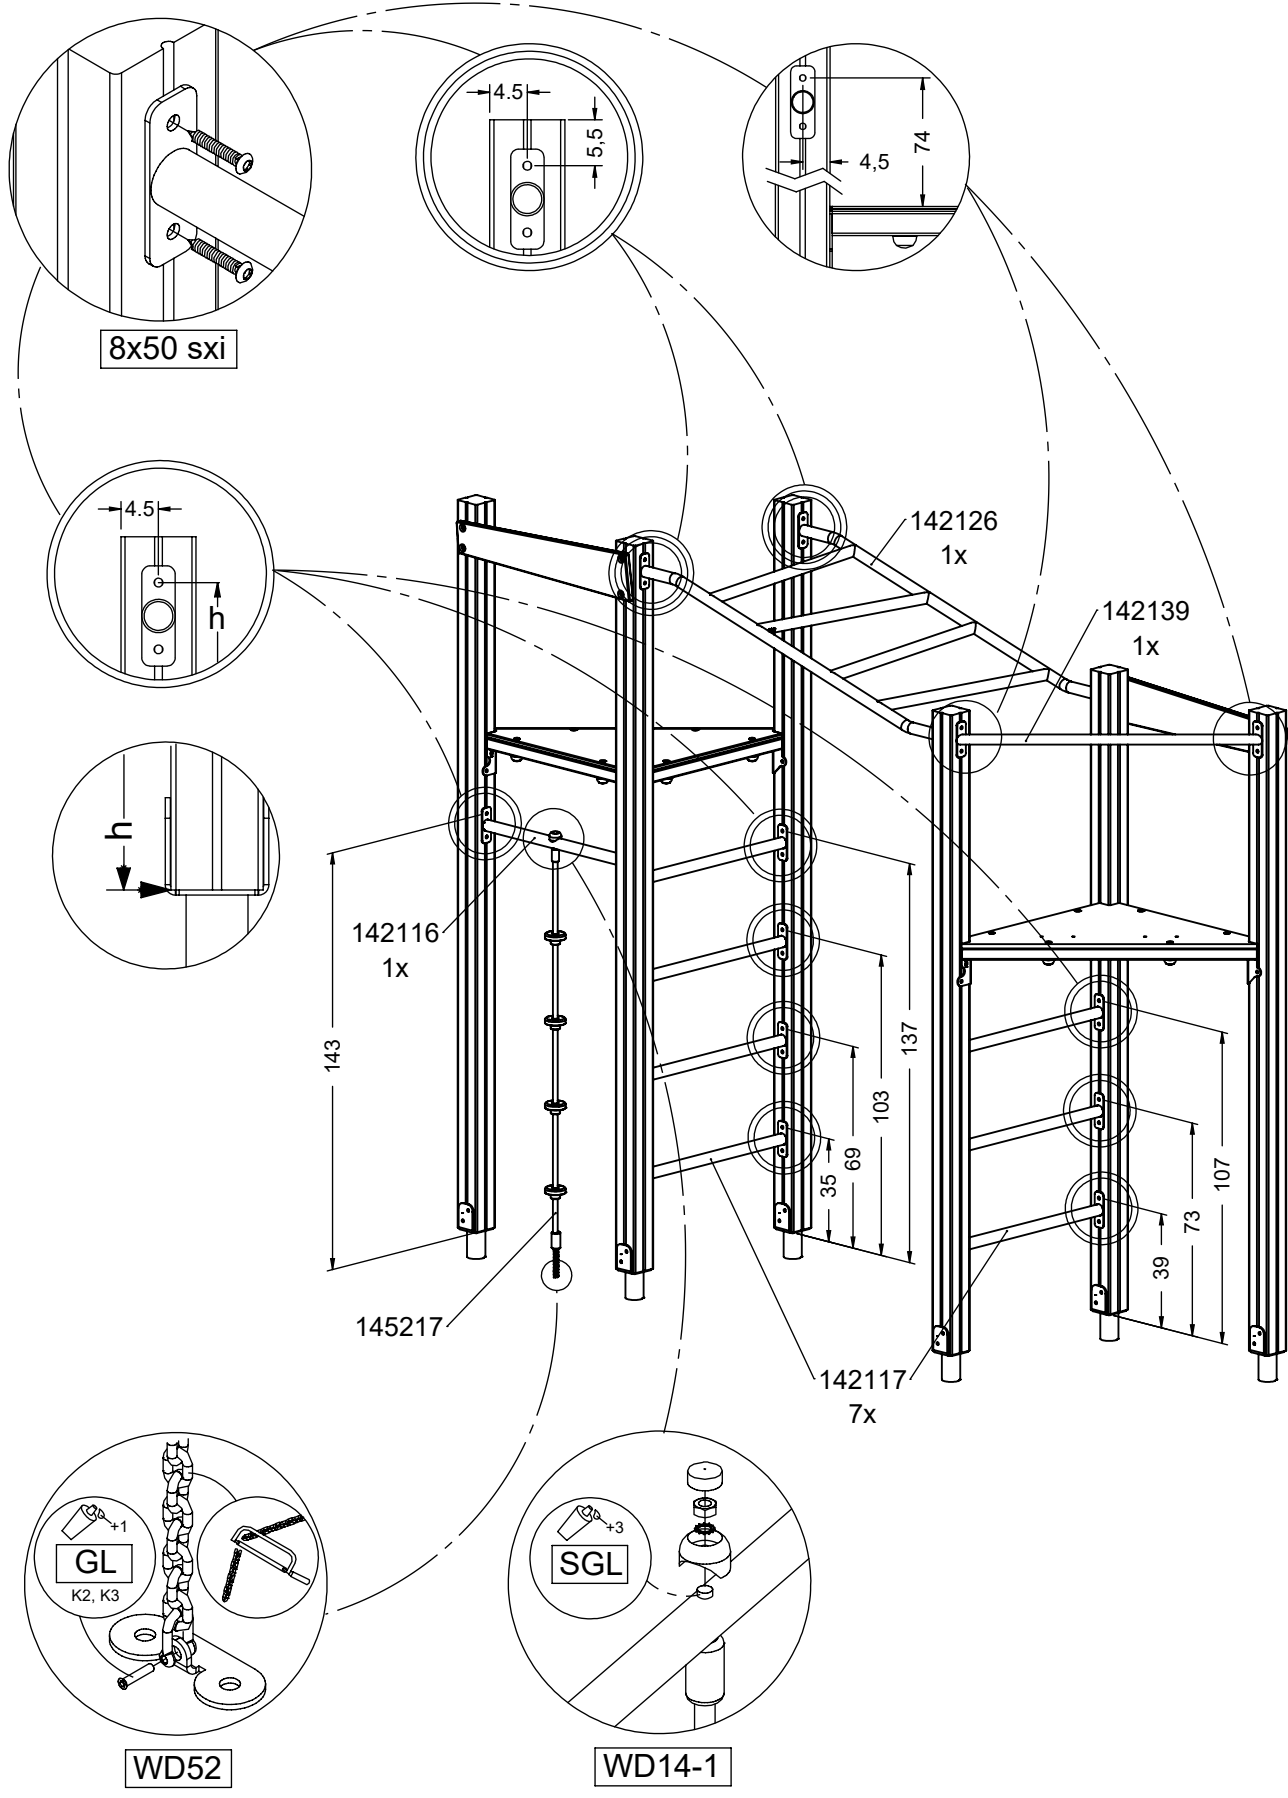

8x50 sxi

PLYWOOD
WD74

HPL
WD75

8x50 sxi

A	219 cm
B	249 cm

8x50 sxi

[cm]

vinci
play

V001

Part No:
000000-
00000

000000-00000

[cm]

vinci
 play