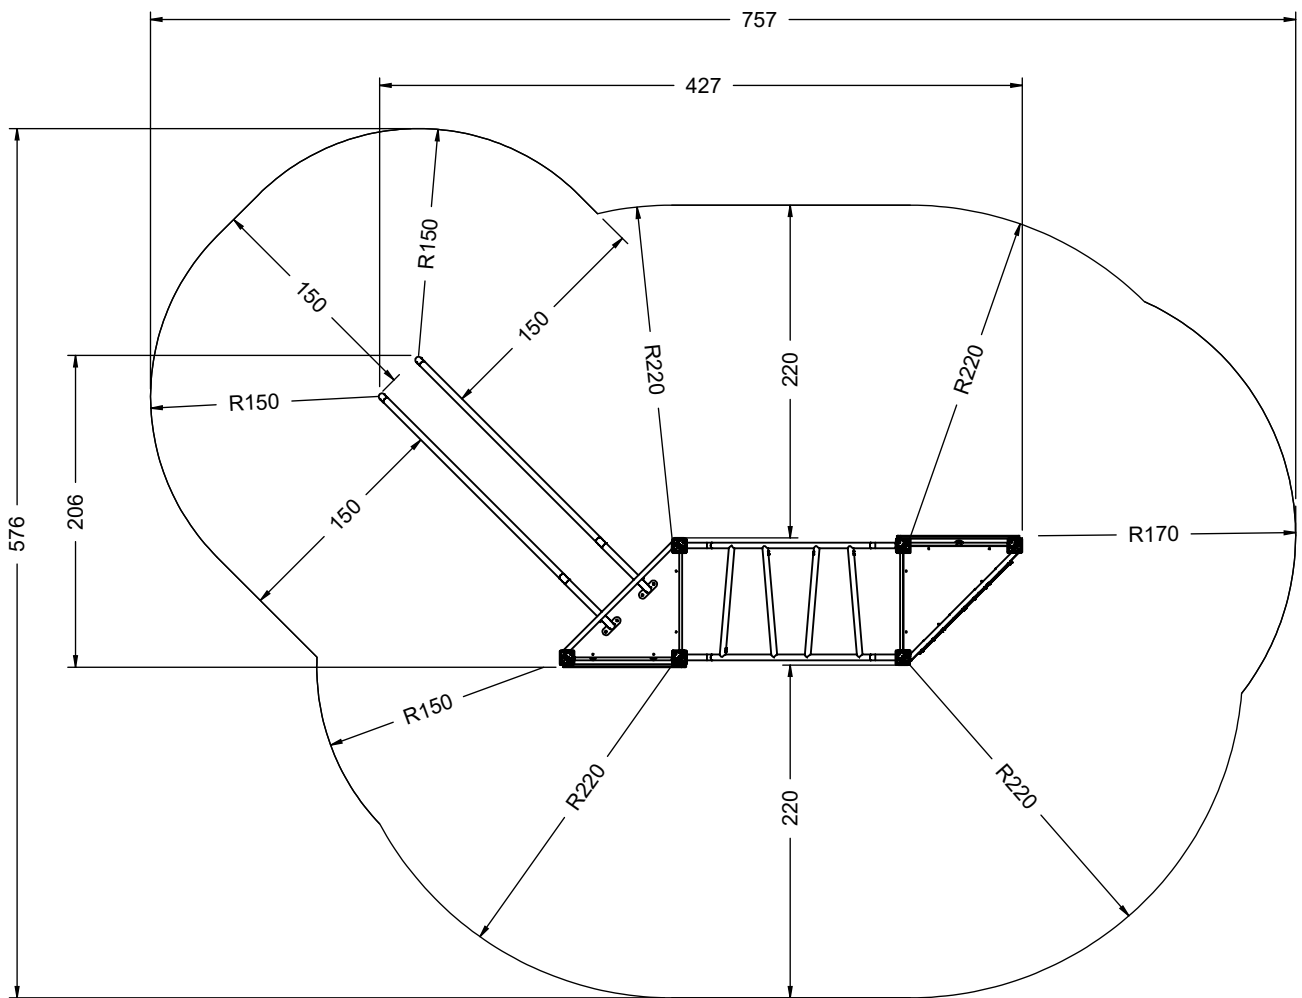

WD1451

v012
29.01.2022
A. D.
[cm]

vinci
play

[cm]

vinci
play

[cm]

vinci
play

32x M10x120 (K2)
 34x M10x120 (K3)

NOT INCLUDED

[cm]

x2
 5,5h

 48h
 x11 0,06 m³
 x11 >0,02m³

vinci
play

		PLYWOOD / HDPE		HPL	
112x	8x50 sxi	2x	WD74	2x	WD74
1x	WD2	1x	E6	1x	E7
6x	WD1				
1x	GL (K2, K3)				
3x	WD52				
3x	WD14-1				
1x	WD14-2				
1x	SGL				
1x	V001				
1x	E44(K1)				
1x	E80(K2)				

8x50 sxi

PLYWOOD
WD74

HPL
WD75

8x50 sxi

A	219 cm
B	249 cm

8x50 sxi

[cm]

vinci
play

V001

Part No:
000000-
00000

000000-00000

[cm]

vinci
 play