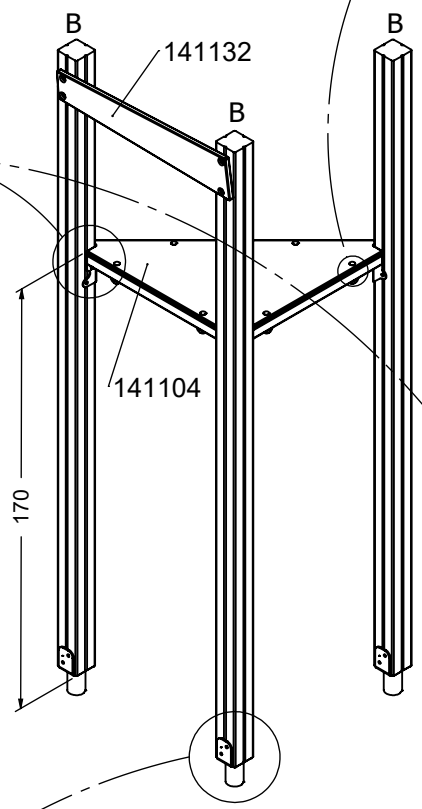

8x50 sxi

PLYWOOD
WD74

HPL
WD75

8x50 sxi

A	219 cm
B	249 cm

8x50 sxi

[cm]

vinci
play

[cm]

vinci
play

WD2

8x50 sxi

[cm]

vinci
play

[cm]

vinci
play

K1

E44

K2

E80

PLYWOOD HPL
E6 E7

[cm]

vinci
play

WD1

V001

Part No:
000000-
00000

000000-00000

[cm]

vinci
 play