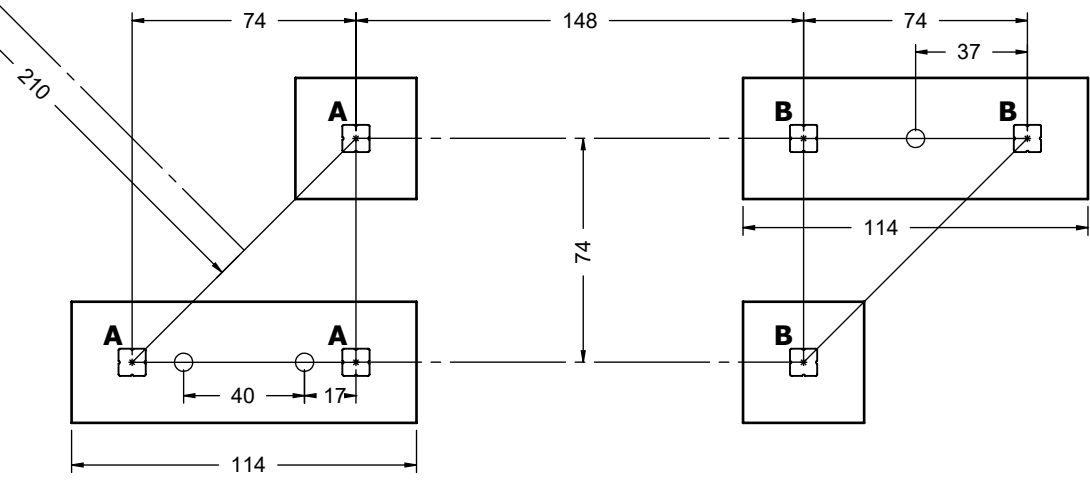

WD1451

v012
29.01.2022
A. D.
[cm]

vinci
play

[cm]

vinci
play

[cm]

vinci
play

32x M10x120 (K2)
 34x M10x120 (K3)

NOT INCLUDED

[cm]

x2
 5,5h

 48h
 x11 0,06 m³
 x11 >0,02m³

vinci
play

		PLYWOOD / HDPE		HPL	
112x	8x50 sxi	2x	WD74	2x	WD74
1x	WD2	1x	E6	1x	E7
6x	WD1				
1x	GL (K2, K3)				
3x	WD52				
3x	WD14-1				
1x	WD14-2				
1x	SGL				
1x	V001				
1x	E44(K1)				
1x	E80(K2)				

8x50 sxi

PLYWOOD
WD74

HPL
WD75

8x50 sxi

A	219 cm
B	249 cm

8x50 sxi

[cm]

vinci
play

V001

Part No:
000000-
00000

000000-00000

[cm]

vinci
 play