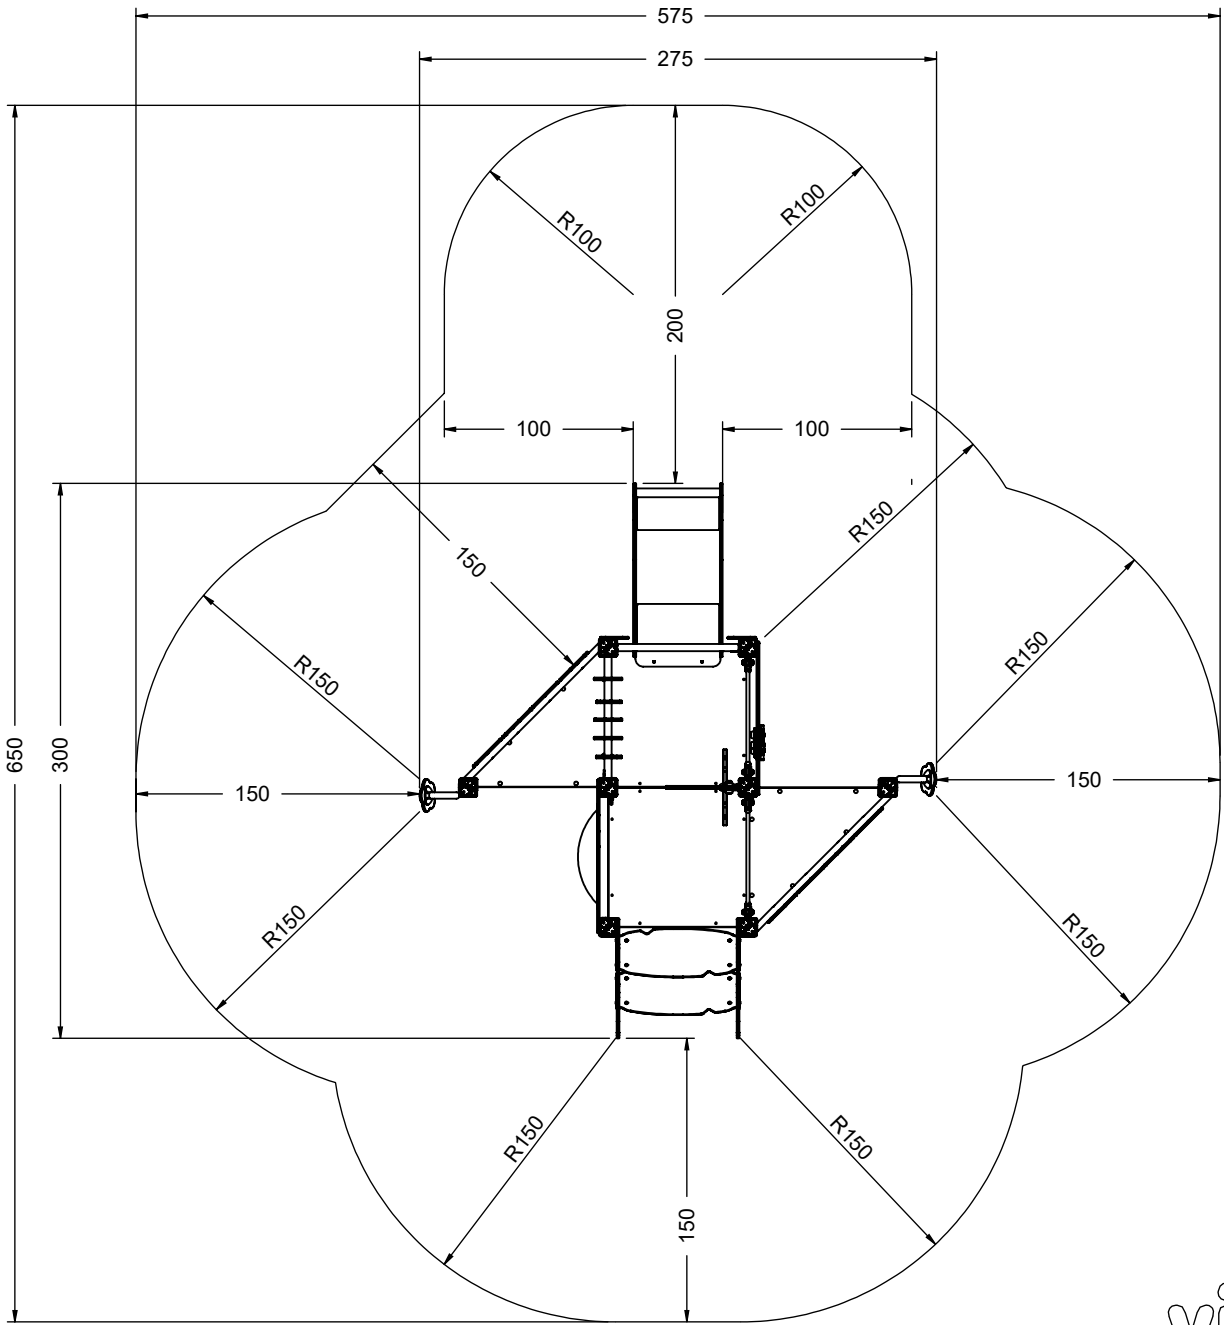

WD1433

v015
29.01.2022
A. D.
[cm]

vinci
play

[cm]

vinci
play

32x M10x120 (K2)
34x M10x120 (K3)

NOT INCLUDED

2x M8x120 (K2)

NOT INCLUDED

[cm]

vinci
play

		PLYWOOD / HDPE		HPL	
120x	8x50 sxi	1x	CE9	1x	CL9
8x	WD1	1x	CE8	1x	CL8
1x	WD27	3x	WD74	3x	WD75
1x	E150	1x	WD76	1x	WD77
1x	E34 (K1, K3)	1x	WD25	1x	WD26
1x	E35 (K2)	1x	WD28 (S1)	1x	WD29 (S1)
1x	V001	1x	WD113 (S6)	1x	WD114 (S6)
2x	Z18	2x	WD182	2x	WD181
2x	WD2				
2x	E170				

PLYWOOD
WD74

HPL
WD75

PLYWOOD
WD76

HPL
WD77

A	103 cm
B	130 cm
C	249 cm

8x50 sxi

8x50 sxi

[cm]

8x50 sxi

[cm]

vinci play

8x50 sxi

[cm]

vinci
play

HDPE
CE9

HPL
CL9