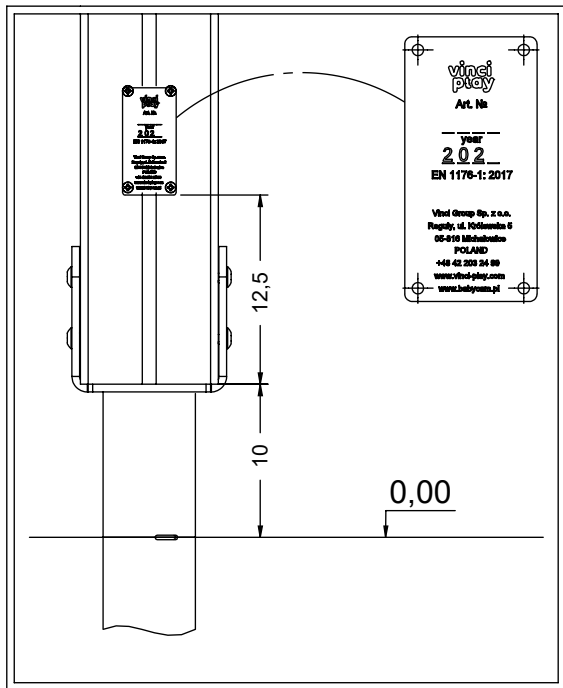

vinci play

PLYWOOD	WD28	S1	HPL	WD29
PLYWOOD	WD113	S6	HPL	WD114

[cm]

vinci
play

V001

Part No:
000000-
00000

000000-00000

[cm]