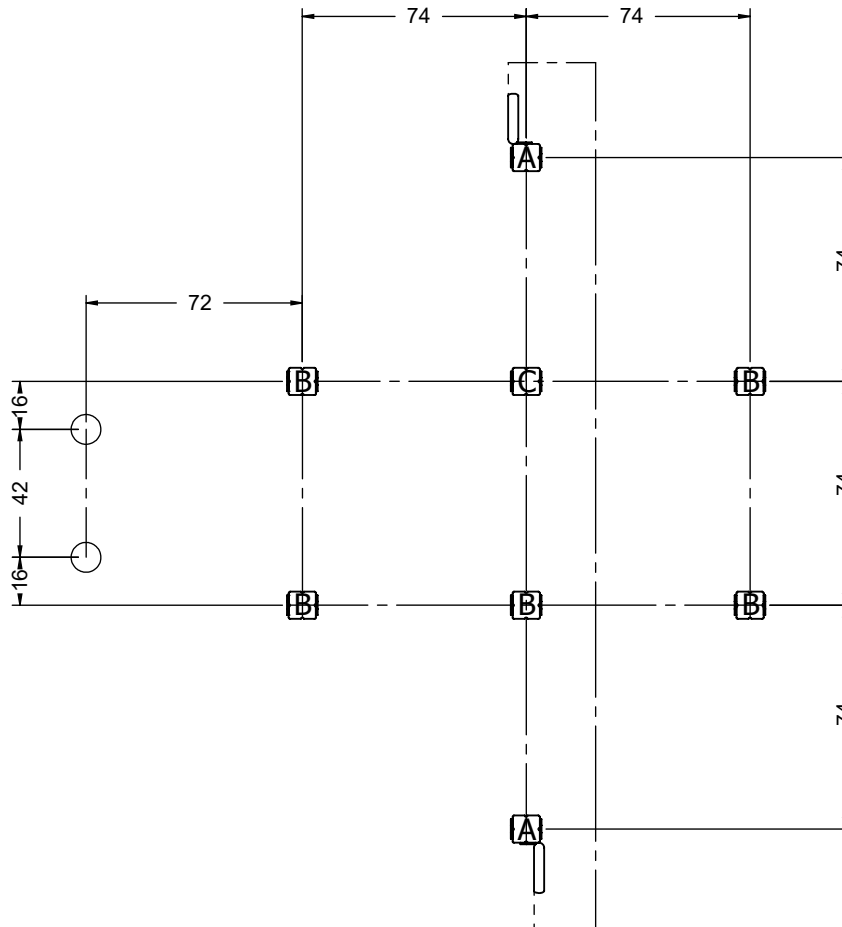

WD1433

v015
29.01.2022
A. D.
[cm]

vinci
play

[cm]

vinci
play

32x M10x120 (K2)
34x M10x120 (K3)

NOT INCLUDED

2x M8x120 (K2)

NOT INCLUDED

[cm]

vinci
play

		PLYWOOD / HDPE		HPL	
120x	8x50 sxi	1x	CE9	1x	CL9
8x	WD1	1x	CE8	1x	CL8
1x	WD27	3x	WD74	3x	WD75
1x	E150	1x	WD76	1x	WD77
1x	E34 (K1, K3)	1x	WD25	1x	WD26
1x	E35 (K2)	1x	WD28 (S1)	1x	WD29 (S1)
1x	V001	1x	WD113 (S6)	1x	WD114 (S6)
2x	Z18	2x	WD182	2x	WD181
2x	WD2				
2x	E170				

PLYWOOD
WD74

HPL
WD75

PLYWOOD
WD76

HPL
WD77

A	103 cm
B	130 cm
C	249 cm

8x50 sxi

8x50 sxi

[cm]

8x50 sxi

[cm]

vinci play

8x50 sxi

[cm]

vinci
play

HDPE
CE9

HPL
CL9