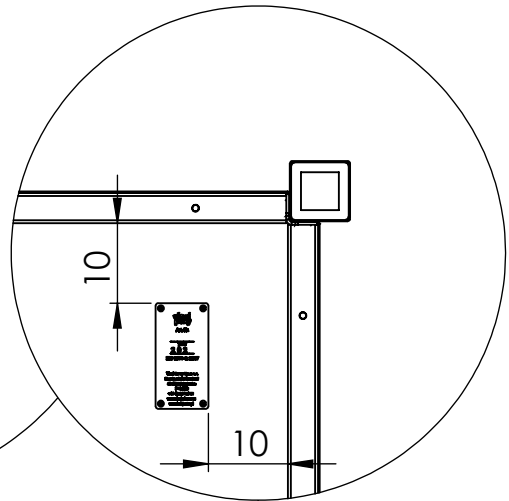

48h

[cm]

vinci
play

V001

Part No:
000000-
00000

000000-00000

[cm]

vinci
play