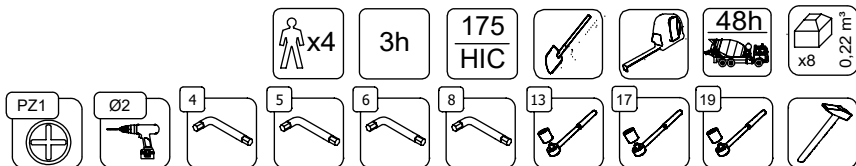

v012
15.02.2022
D. P.
[cm]