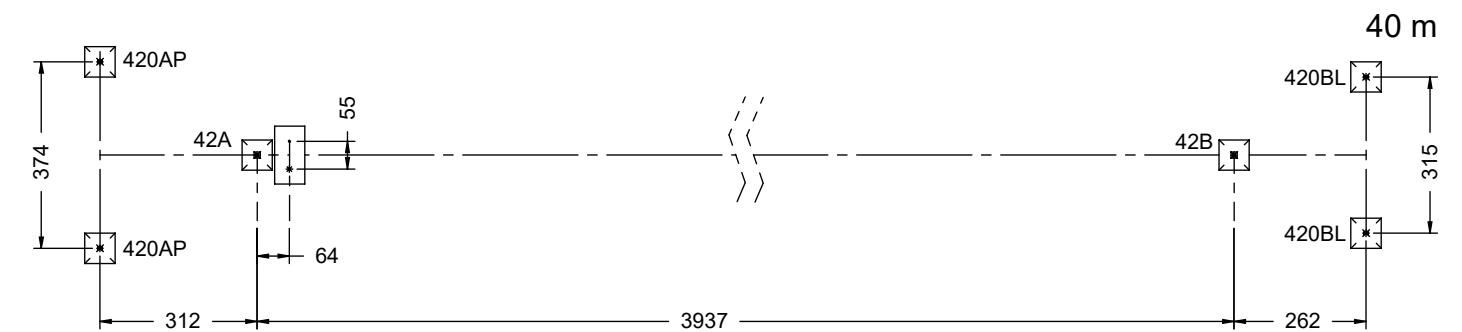

[cm]

3h

48h

x8 0,22 m³

vinci
play

420A
x1

420B
x1

042160
x1

042161
x1

042158
x1

042159
x1

042144
x1

i219
x1

042178
x1

042177
x1

163109
x6

042145
x1

042143
x1

042142
x1

041133
x1

041134
x1

l158
x1

ST/INOX		PLYWOOD / HDPE		HPL	
1x	E100	1x	E102	1x	E102
1x	E101	1x	E103	1x	E103
1x	E105	1x	E104	1x	E104
1x	E106				
1x	E107				
1x	E108				
2x	E109				
2x	E110				
2x	E111				
2x	E134				
1x	E206_(20m)				
1x	E207_(30m)				
1x	E208_(40m)				
1x	E209				
1x	E210				
1x	E211				
1x	E212				
1x	V001				

[cm]

vinci
play