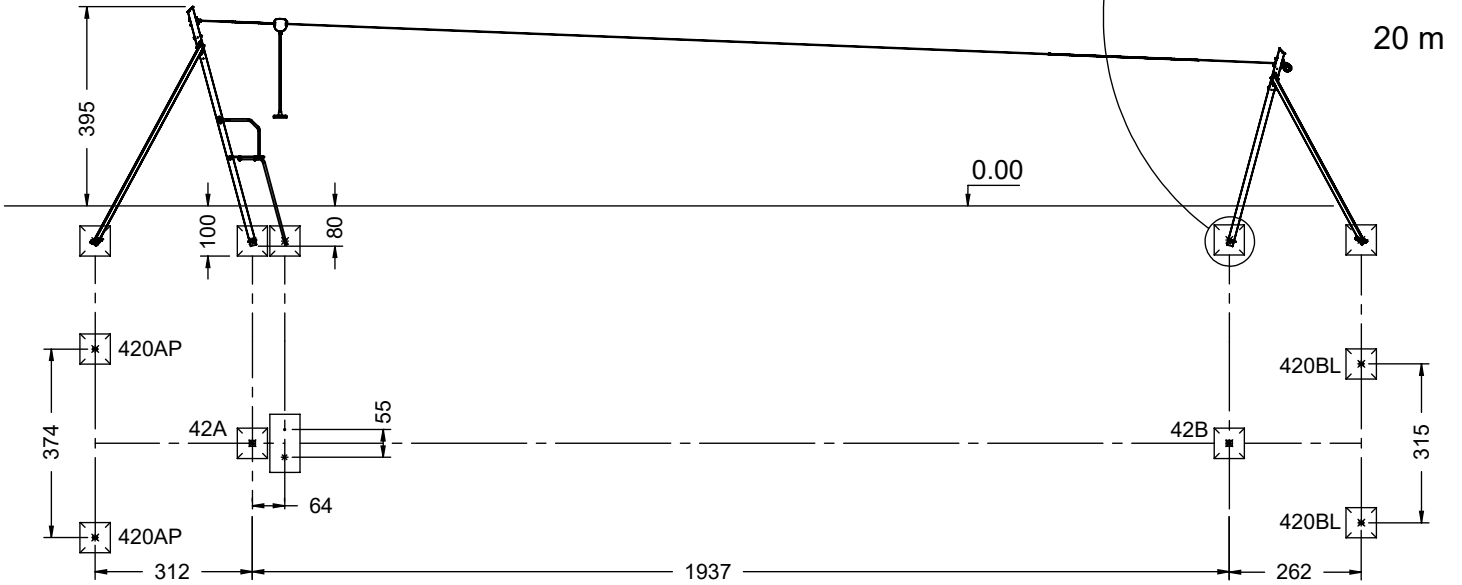

[cm]

vinci
play

20 m

S=84,4 m²

30 m

S=124,0 m²

40 m

S=164,0 m²

[cm]

vinci
play

20m

30m

40m

[cm]

vinci
play

[cm]