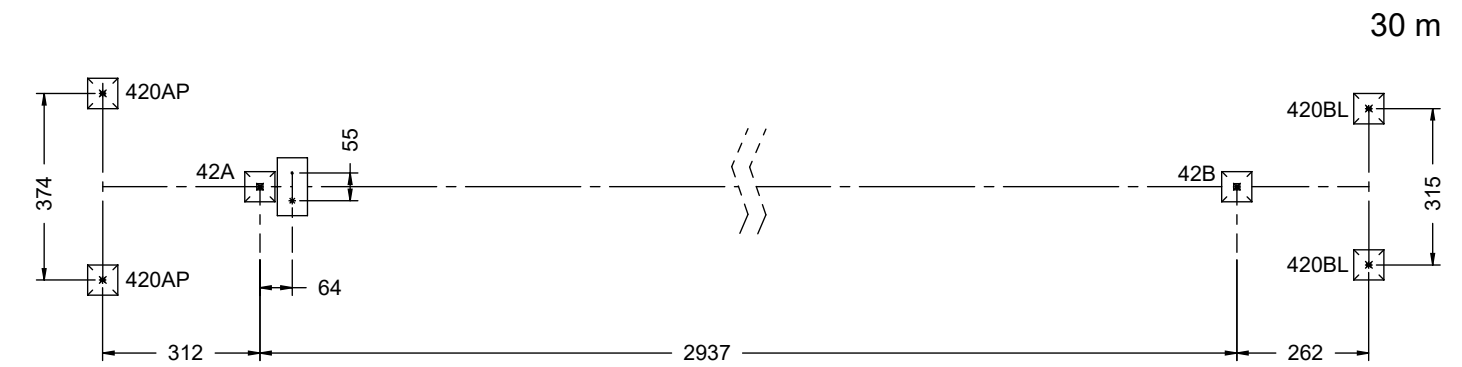

[cm]

3h

48h

x8 0,22 m³

vinci
play

420A
x1

420B
x1

042160
x1

042161
x1

042158
x1

042159
x1

042144
x1

i219
x1

042178
x1

042177
x1

163109
x6

042145
x1

042143
x1

042142
x1

041133
x1

041134
x1

l158
x1

ST/INOX		PLYWOOD / HDPE		HPL	
1x	E100	1x	E102	1x	E102
1x	E101	1x	E103	1x	E103
1x	E105	1x	E104	1x	E104
1x	E106				
1x	E107				
1x	E108				
2x	E109				
2x	E110				
2x	E111				
2x	E134				
1x	E206_(20m)				
1x	E207_(30m)				
1x	E208_(40m)				
1x	E209				
1x	E210				
1x	E211				
1x	E212				
1x	V001				

[cm]

vinci
play