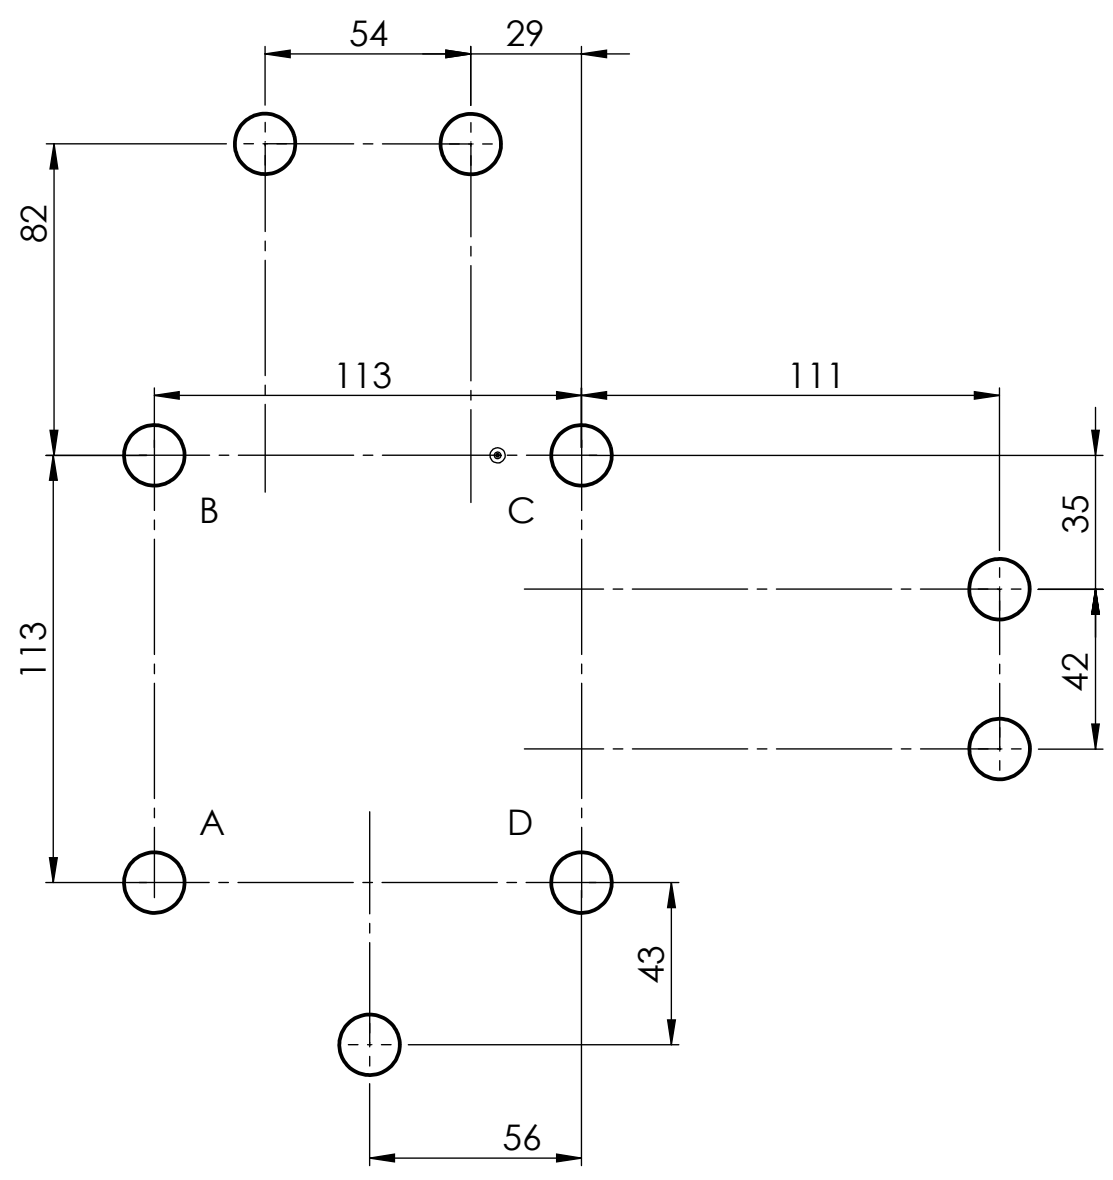

vinci
play

 M10x120
 x18
 M8x120
 x4
 NOT
 INCLUDED

[cm]

 x2
 4,5h
 
 
 48h

vinci
play

1 x E88 (K2)	2 x CR24 (C9H)
2 x CR48	2 x CR12
2 x CR49	2 x CR14
2 x CR50	1 x CR27
1 x CR97 (C5H)	1 x CR29 (S1)
1 x CR118 (C9H)	1 x CR9
13 x CR51	1 x CR18
1 x CR68	1 x CR52
1 x CR45	1 x CR91
1 x E38 (K2, K3)	1 x CR96
1 x E35 (K2)	3 x WD67
1 x E34 (K1, K3)	3 x WD68
5 x CR2	1 x CR101 (C9H)
1 x CR46	1 x CR114 (C5H)
2 x CR7	1 x CR117
2 x CR19	1 x V001
2 x CR22 (C5H)	1 x CR89 (S6)

vinci
play

WD67 WD68

[cm]

vinci
play

1 x CR9

K2,K3

1 x E38

[cm]