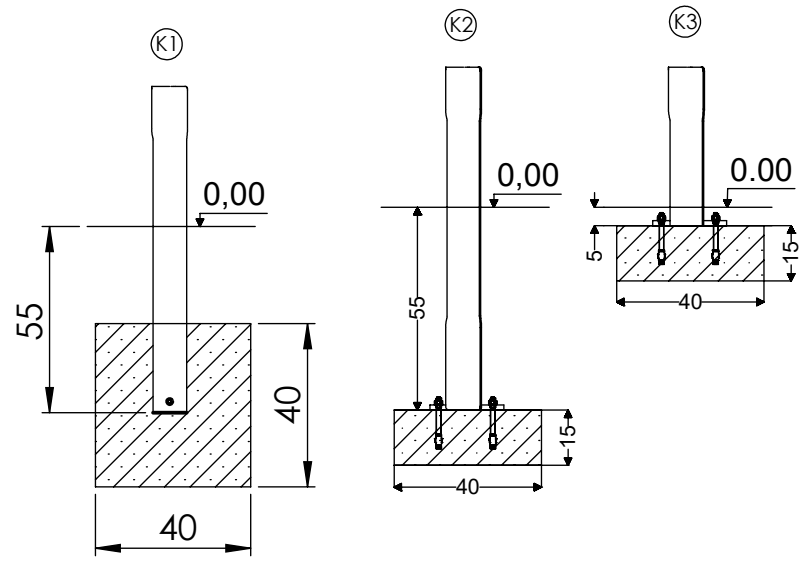

vinci
play

 M10x120
 x18
 M8x120
 x4
 NOT
 INCLUDED

[cm]

 x2
 4,5h
 
 
 48h

vinci
play

1 x E88 (K2)	2 x CR24 (C9H)
2 x CR48	2 x CR12
2 x CR49	2 x CR14
2 x CR50	1 x CR27
1 x CR97 (C5H)	1 x CR29 (S1)
1 x CR118 (C9H)	1 x CR9
13 x CR51	1 x CR18
1 x CR68	1 x CR52
1 x CR45	1 x CR91
1 x E38 (K2, K3)	1 x CR96
1 x E35 (K2)	3 x WD67
1 x E34 (K1, K3)	3 x WD68
5 x CR2	1 x CR101 (C9H)
1 x CR46	1 x CR114 (C5H)
2 x CR7	1 x CR117
2 x CR19	1 x V001
2 x CR22 (C5H)	1 x CR89 (S6)