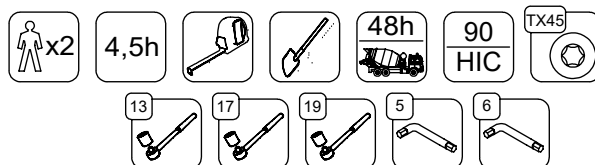

0304

v016
09.12.2021
B. K.
[cm]

vinci
play