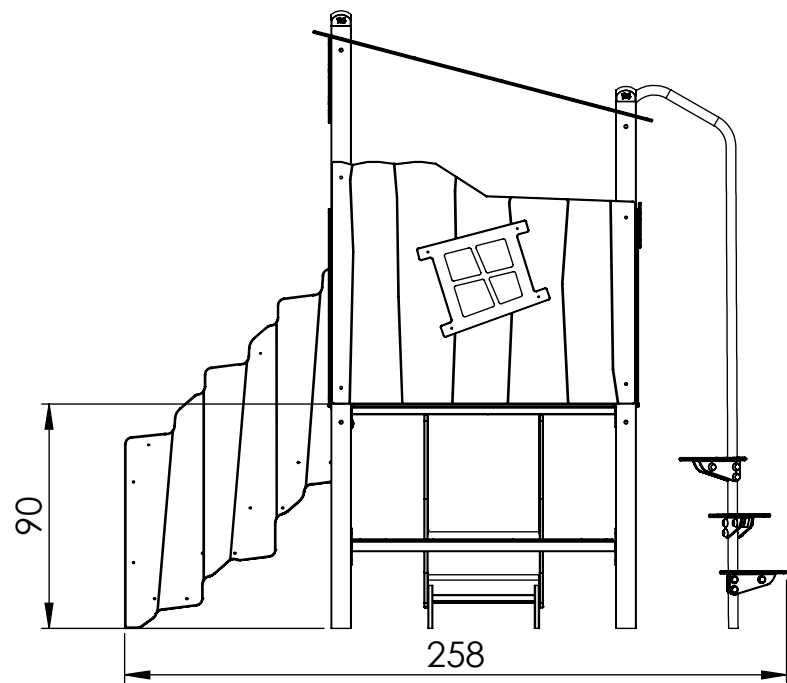

[cm]

vinci
play