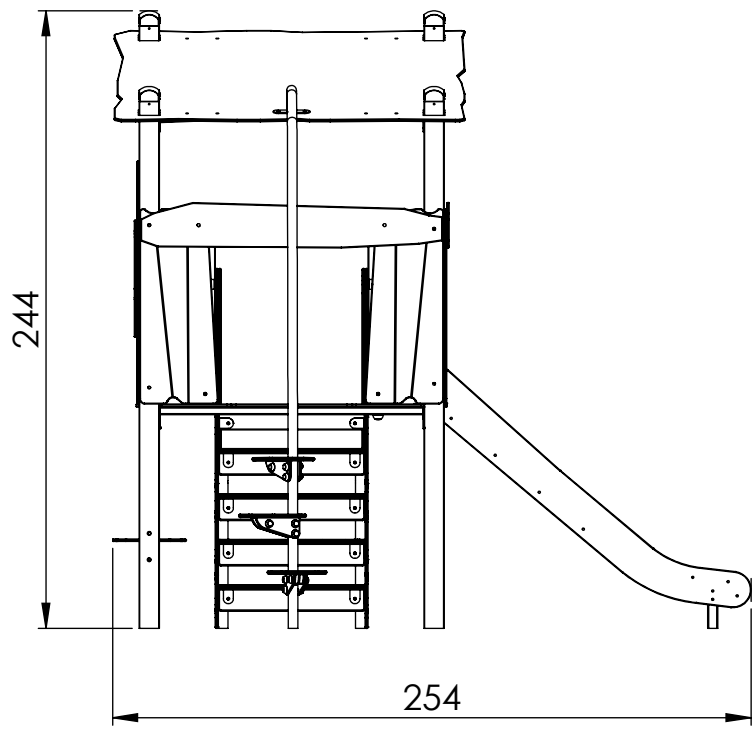

[cm]

vinci
play