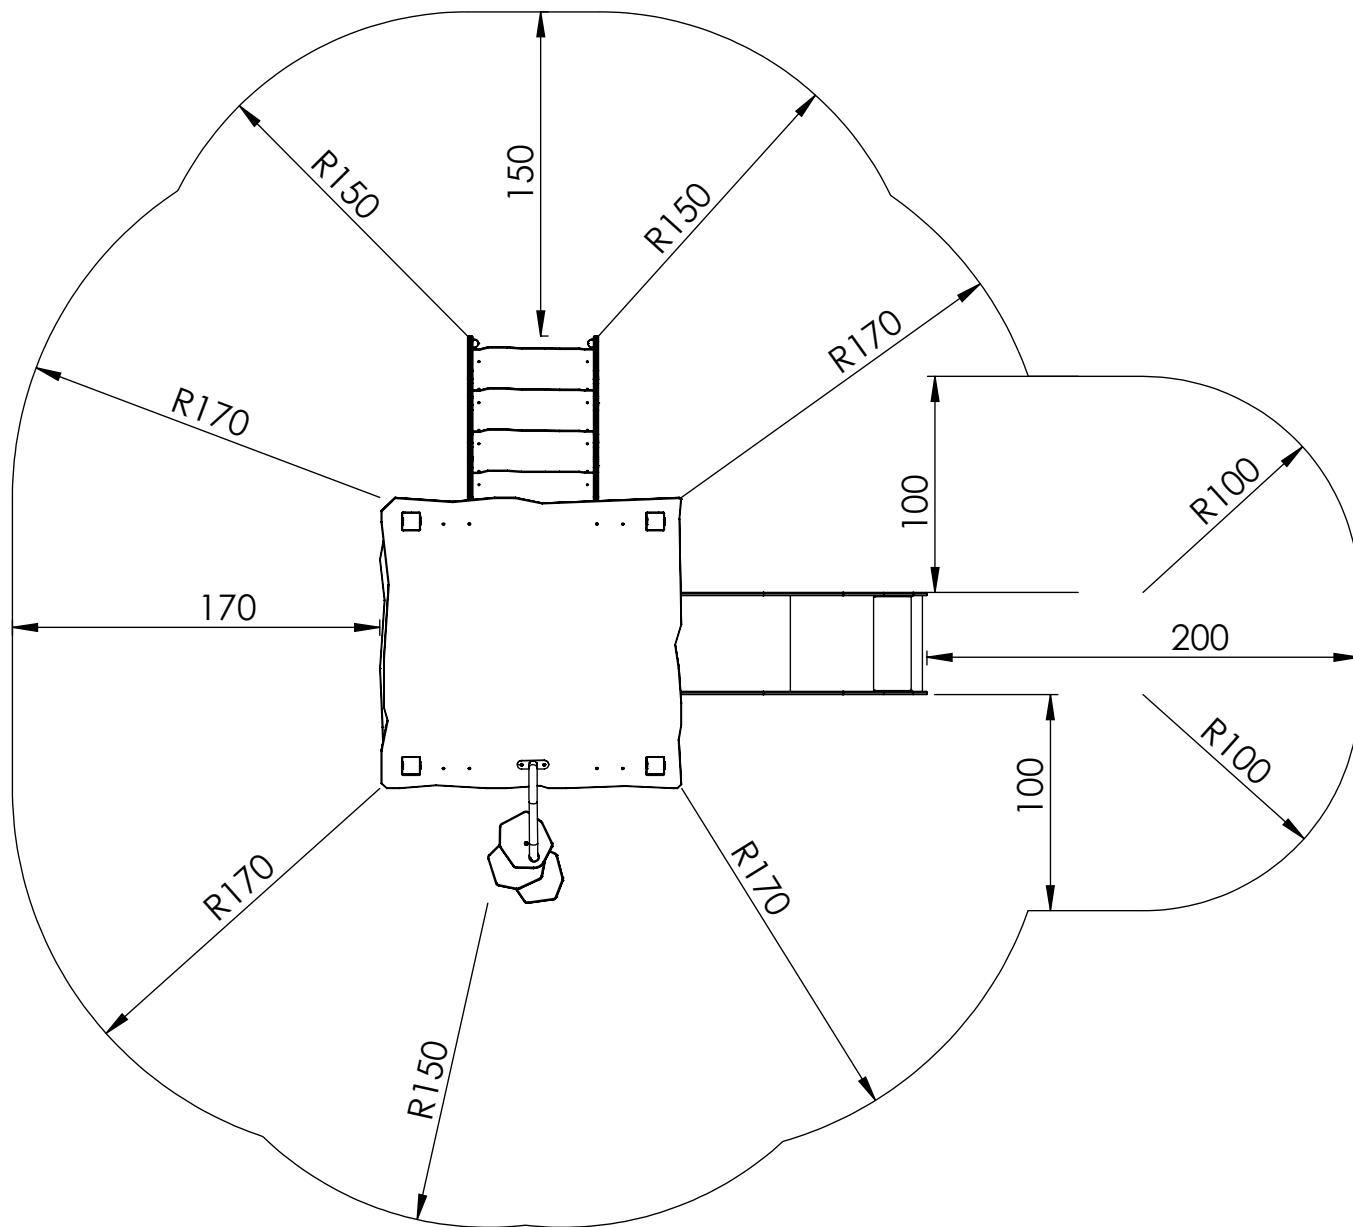

[cm]

vinci
play