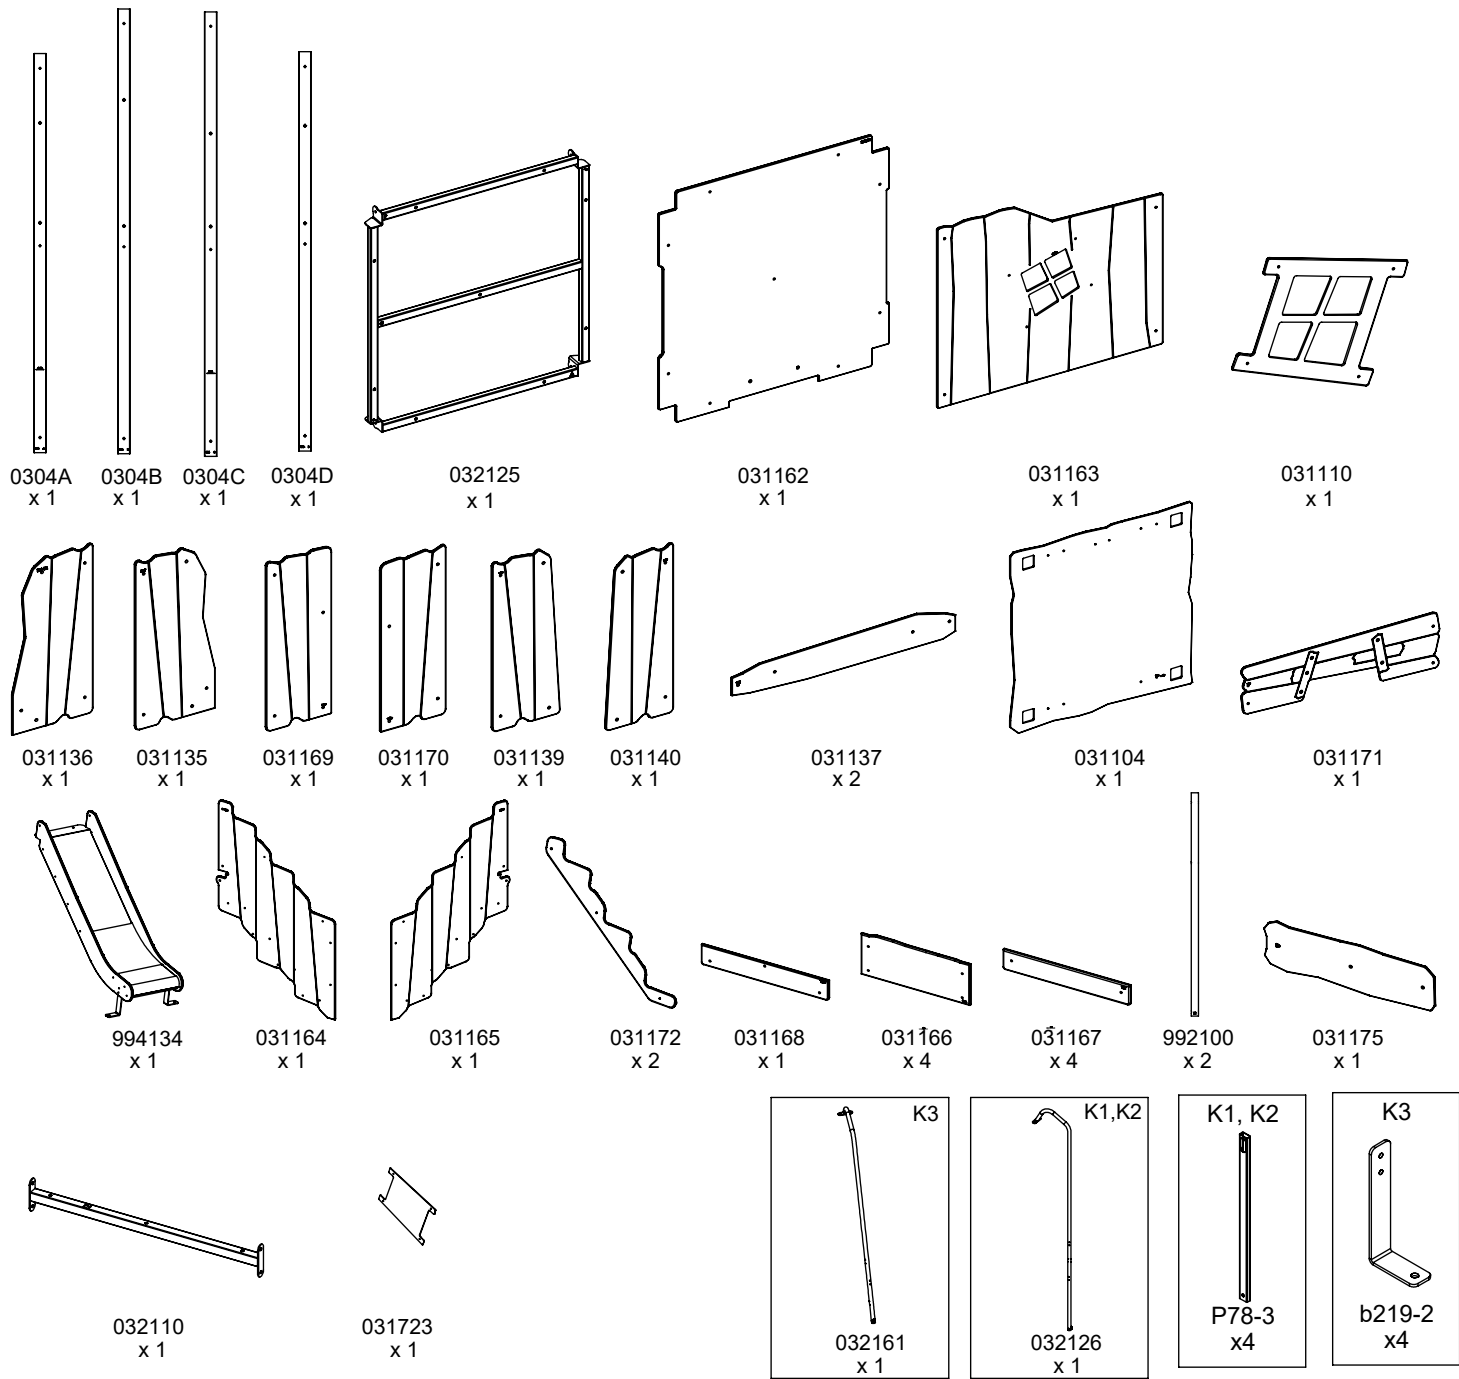

vinci
play

 M10x120
 x18
 M8x120
 x4
 NOT
 INCLUDED

[cm]

 x2
 4,5h
 
 
 48h

vinci
play

1 x E88 (K2)	2 x CR24 (C9H)
2 x CR48	2 x CR12
2 x CR49	2 x CR14
2 x CR50	1 x CR27
1 x CR97 (C5H)	1 x CR29 (S1)
1 x CR118 (C9H)	1 x CR9
13 x CR51	1 x CR18
1 x CR68	1 x CR52
1 x CR45	1 x CR91
1 x E38 (K2, K3)	1 x CR96
1 x E35 (K2)	3 x WD67
1 x E34 (K1, K3)	3 x WD68
5 x CR2	1 x CR101 (C9H)
1 x CR46	1 x CR114 (C5H)
2 x CR7	1 x CR117
2 x CR19	1 x V001
2 x CR22 (C5H)	1 x CR89 (S6)