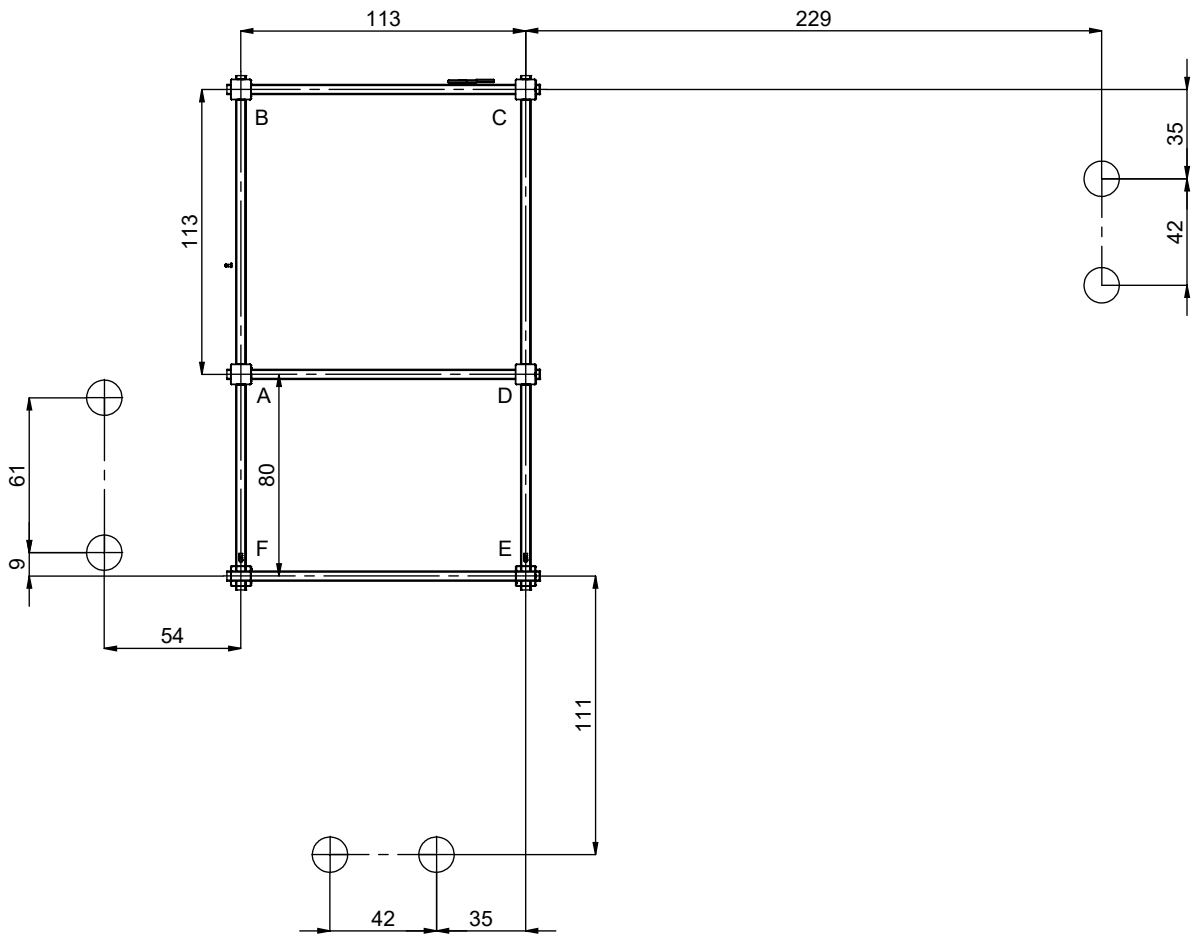

 M10x120 x 28 M8x120 x 6	 
NOT INCLUDED	

[cm]

6h

48h

vinci
play

3 x CR1	3 x CR24 (C9H)
7 x CR2	3 x CR22 (C5H)
3 x CR7	1 x CR27
2 x CR11	2 x CR29 (S1)
2 x CR12	1 x CR33
1 x CR13	1 x CR34
6 x CR14	4 x CR45
1 x CR18	2 x E34 (K1)
1 x CR20	2 x CR89 (S6)
2 x CR98 (C9H)	2 x E35 (K2)
2 x CR90 (C5H)	1 x E88 (K2, K3)
1 x CR99	2 x CR91
1 x V001	1 x CR100 (C5H)
1 x CR91 (C9H)	1 x CR115 (C9H)
1 x CR95 (C5H)	1 x CR107 (C9H)
1 x CR119	1 x CR108 (C5H)
1 x CR68	