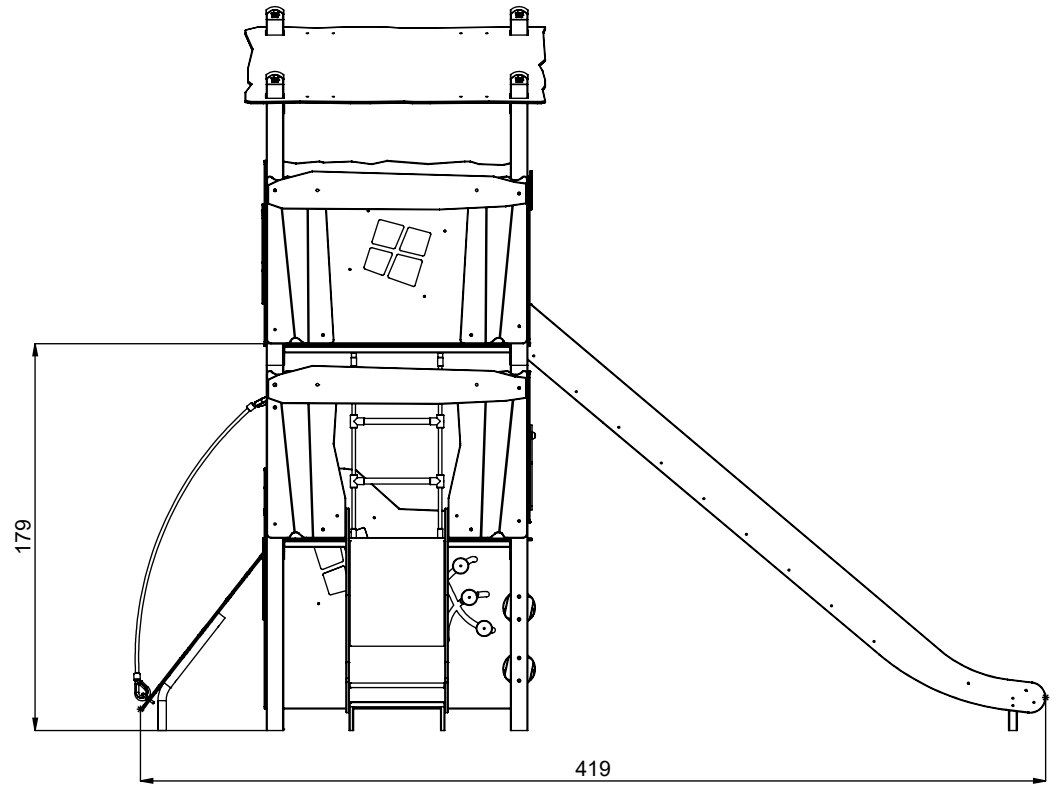

[cm]

vinci
play