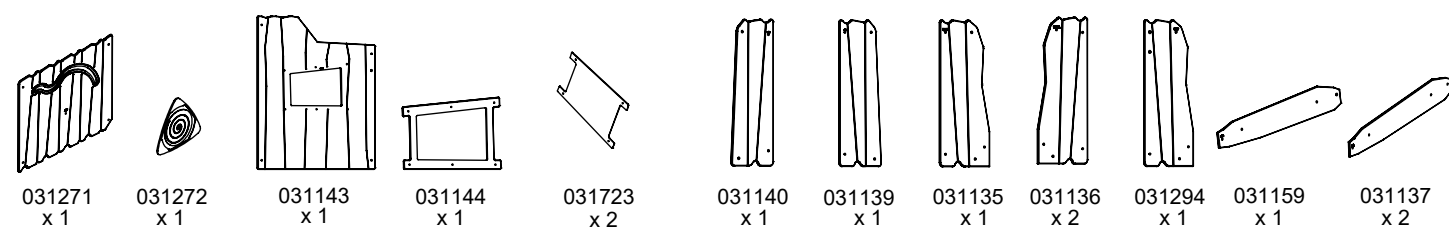

 M10x120 x 28 M8x120 x 6	 
NOT INCLUDED	

[cm]

6h

48h

vinci
play

3 x CR1	3 x CR24 (C9H)
7 x CR2	3 x CR22 (C5H)
3 x CR7	1 x CR27
2 x CR11	2 x CR29 (S1)
2 x CR12	1 x CR33
1 x CR13	1 x CR34
6 x CR14	4 x CR45
1 x CR18	2 x E34 (K1)
1 x CR20	2 x CR89 (S6)
2 x CR98 (C9H)	2 x E35 (K2)
2 x CR90 (C5H)	1 x E88 (K2, K3)
1 x CR99	2 x CR91
1 x V001	1 x CR100 (C5H)
1 x CR91 (C9H)	1 x CR115 (C9H)
1 x CR95 (C5H)	1 x CR107 (C9H)
1 x CR119	1 x CR108 (C5H)
1 x CR68	