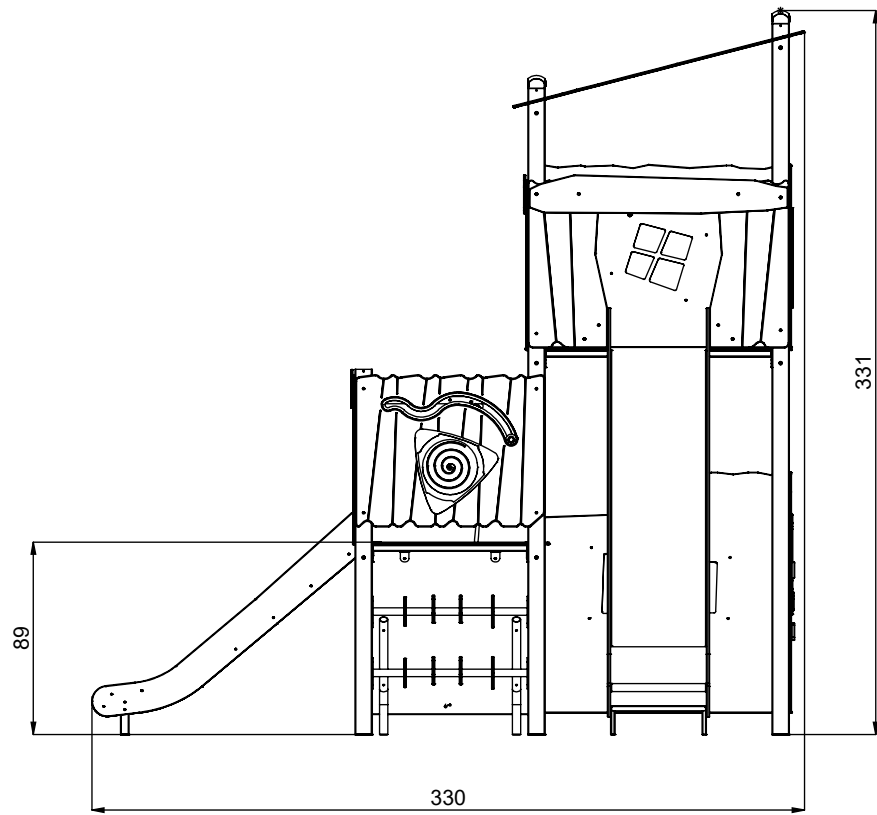

[cm]

vinci
play