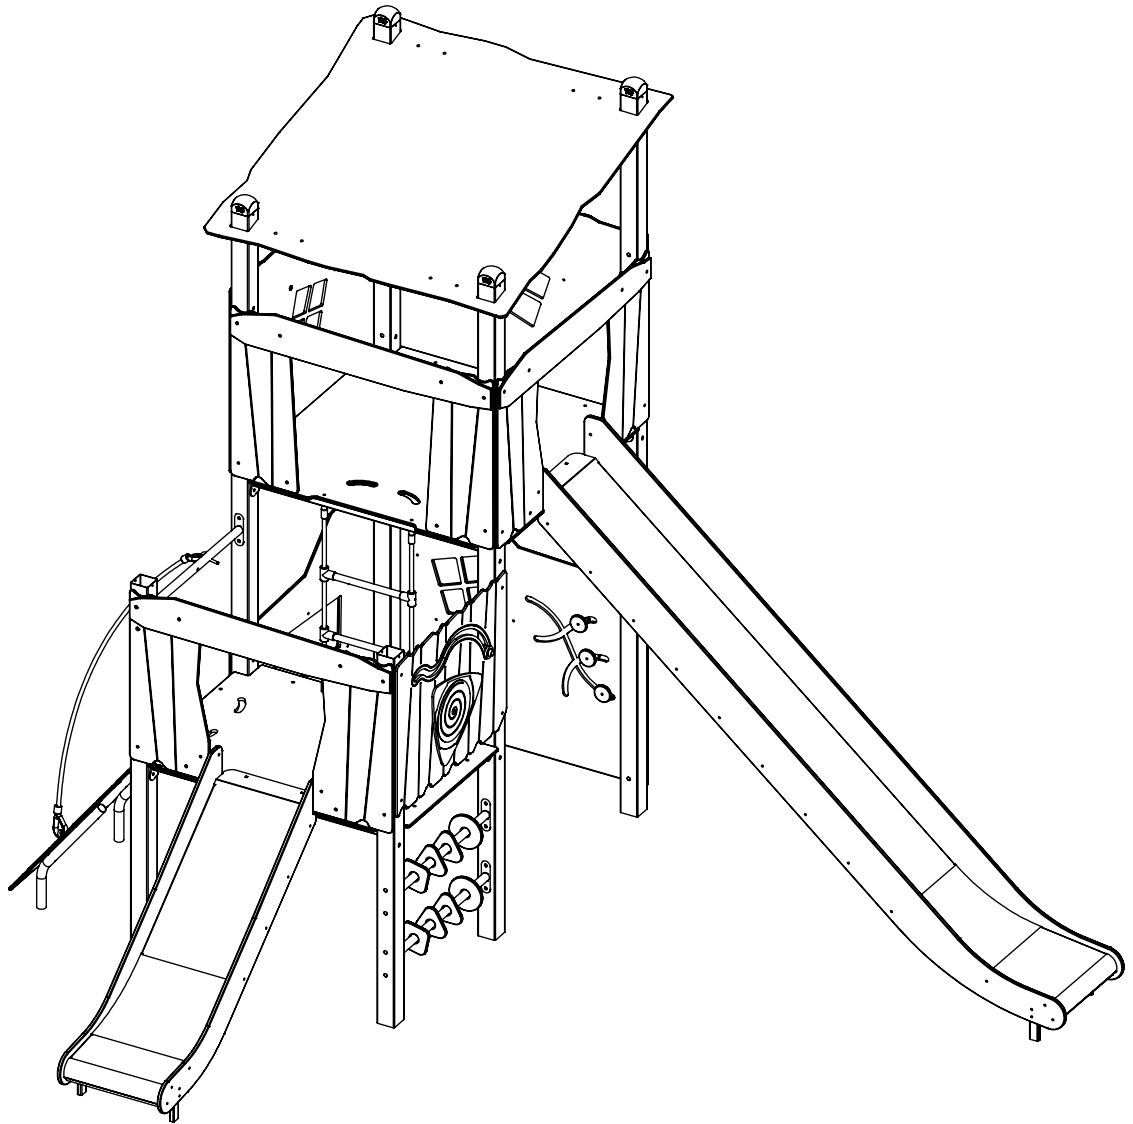

0303

v014
03.12.2021
B. K.
[cm]

vinci
play