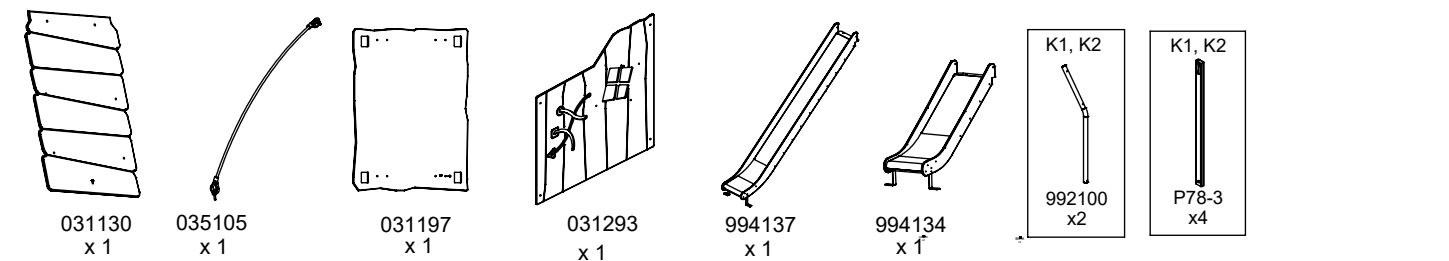

 M10x120 x 28 M8x120 x 6	 
NOT INCLUDED	

[cm]

6h

48h

vinci
play

3 x CR1	3 x CR24 (C9H)
7 x CR2	3 x CR22 (C5H)
3 x CR7	1 x CR27
2 x CR11	2 x CR29 (S1)
2 x CR12	1 x CR33
1 x CR13	1 x CR34
6 x CR14	4 x CR45
1 x CR18	2 x E34 (K1)
1 x CR20	2 x CR89 (S6)
2 x CR98 (C9H)	2 x E35 (K2)
2 x CR90 (C5H)	1 x E88 (K2, K3)
1 x CR99	2 x CR91
1 x V001	1 x CR100 (C5H)
1 x CR91 (C9H)	1 x CR115 (C9H)
1 x CR95 (C5H)	1 x CR107 (C9H)
1 x CR119	1 x CR108 (C5H)
1 x CR68	