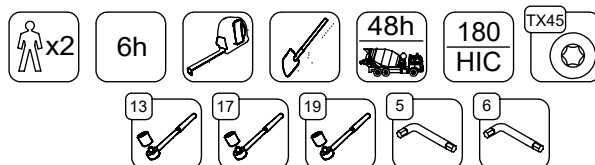

0303

v014
03.12.2021
B. K.
[cm]

vinci
play