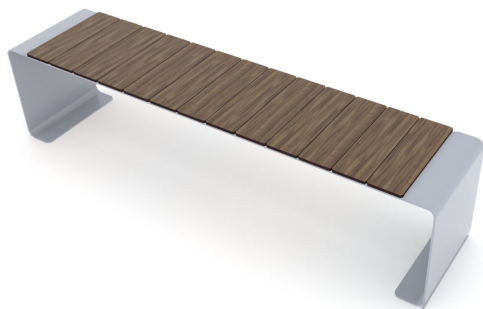

Product technical sheet

PARK 0925

Product data

Length	159 cm
Width	35 cm
Total height	36 cm
Availability of spare parts	YES
Installation time	1 h

Data is subject to change without prior notice.

Material specification

- Powder galvanized and powder coated steel construction,
- Seats/backrests made of durable HPL plate, resistant to weather conditions,
- Stainless steel screws and/or screws covered with plastic caps,

Additional information

- small architecture, complementary element of the playground;
- no sharp edges or chinks that would pose a danger of jimmie the head, fingers or any other body parts;
- render is for reference only, the actual appearance of the equipment and its color may vary;