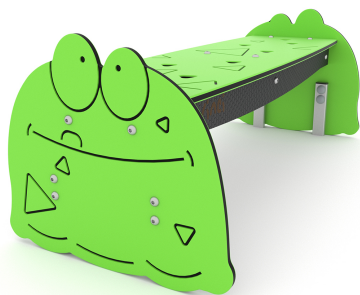

Product technical sheet

PARK 0912

Product data

Length	111 cm
Width	50 cm
Total height	43 cm
Availability of spare parts	YES
Installation time	2 h
Color options	

Data is subject to change without prior notice.

Material specification

- Hot-dip galvanized steel construction,
- Colorful elements made of durable HDPE plate, resistant to weather conditions,
- Stainless steel screws and/or screws covered with plastic caps,

Additional information

- small architecture, complementary element of the playground;
- no sharp edges or chinks that would pose a danger of jimming the head, fingers or any other body parts;
- render is for reference only, the actual appearance of the equipment and its color may vary;