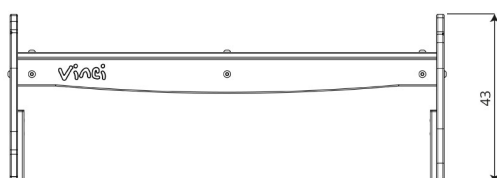

Guarantee

- **30** 30 year guarantee - Structural strength of steel and stainless steel components
- **15** 15 year guarantee - Structural failure of steel and stainless steel, for dynamic equipment
- **10** 10 year guarantee - Structural failure of high density polyethylene and high pressure laminates components
- **5** 5 year guarantee - Corrosion of stainless steel and hot dip galvanized and powder coated components; against bark beetles and rot in case of wooden structural elements

Detailed information in the guarantee card

Vinci Group Sp. z o.o.
Seminaryjna 9 Street
99-400 Łowicz

VAT: 534-250-14-46
PHONE: +48 42 203 24 99 ext. 26
M: +48 793 404 991

biuro@vinci-play.com
info@vinci-play.com
www.vinci-play.com