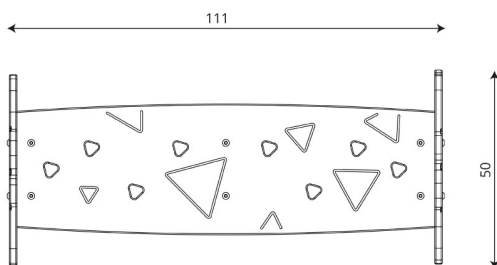

Product technical sheet

PARK 0912

Product data

Length	111 cm
Width	50 cm
Total height	43 cm
Availability of spare parts	YES
Installation time	2 h
Color options	

Data is subject to change without prior notice.

Material specification

- Hot-dip galvanized steel construction,
- Colorful elements made of durable HDPE plate, resistant to weather conditions,
- Stainless steel screws and/or screws covered with plastic caps,

Additional information

- small architecture, complementary element of the playground;
- no sharp edges or chinks that would pose a danger of jimming the head, fingers or any other body parts;
- render is for reference only, the actual appearance of the equipment and its color may vary;