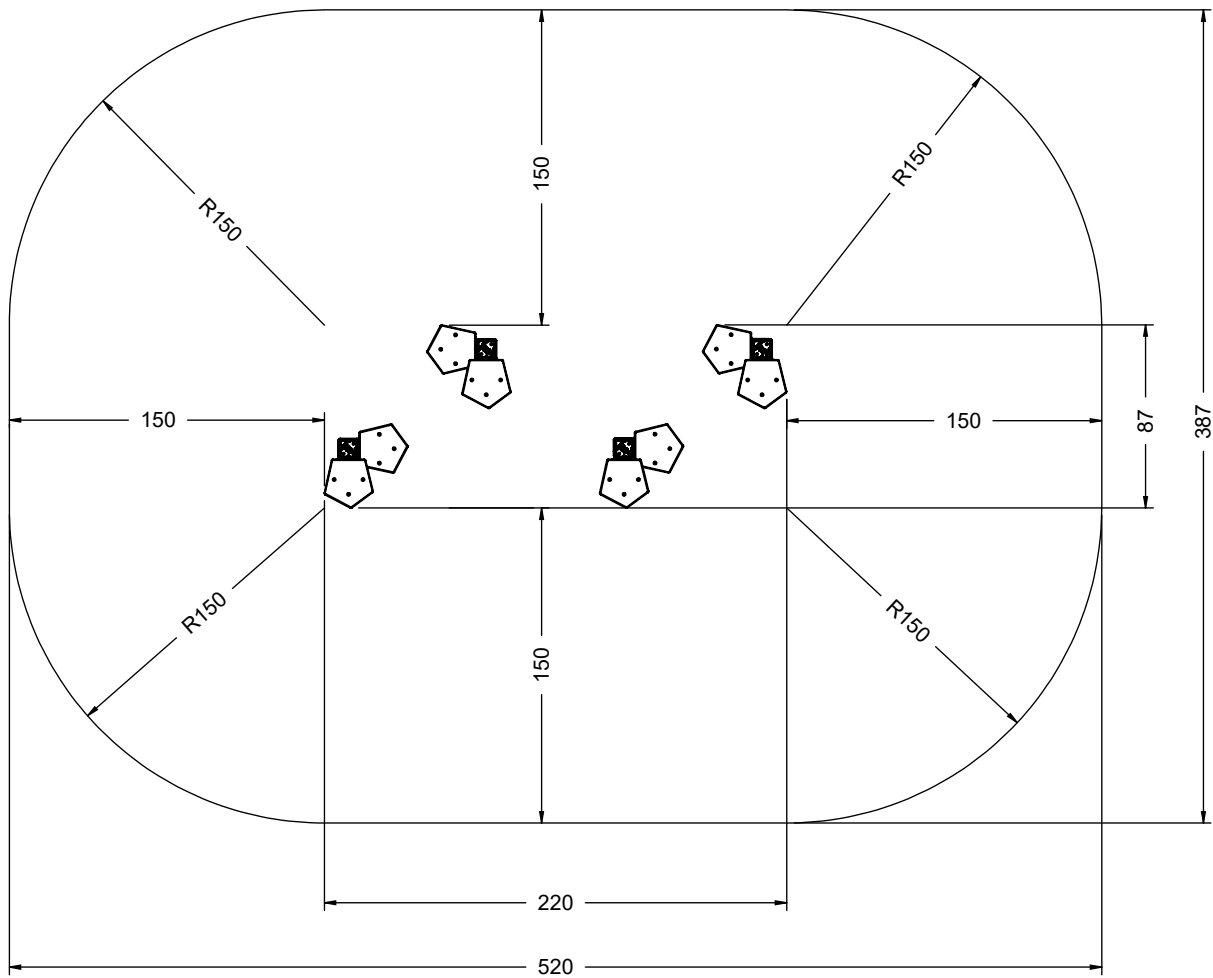

# WD1426

v015  
25.11.2021  
W.G.  
[cm]

vinci  
play

[cm]

vinci  
play

[cm]

vinci  
play

[cm]

vinci  
play

[cm]

2h

vinci  
play

14712090  
x2

14715990  
x2

142101  
x4

142174  
x4

V001

Part No:  
000000-  
00000

[cm]

vinci play