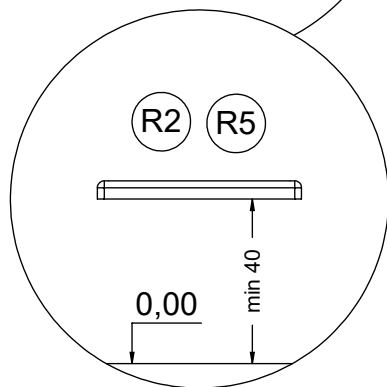

vinci  
play

**K2 / K3**

**K2, K3**

M10x120  
x20

**NOT INCLUDED**

[cm]

4 h

48h

vinci  
play

ST/INOX	
5x	E62
5x	E163
1x	V002

E62

E163

[cm]

vinci  
play

x5

[cm]