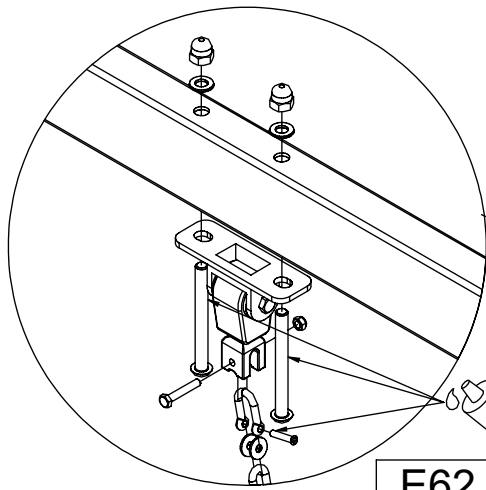

E62

E163

[cm]

vinci
play