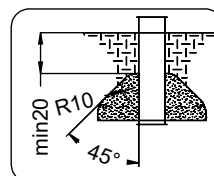

vinci  
play

**K2 / K3**

**K2, K3**

M10x120  
x20

**NOT INCLUDED**

[cm]

4 h

48h