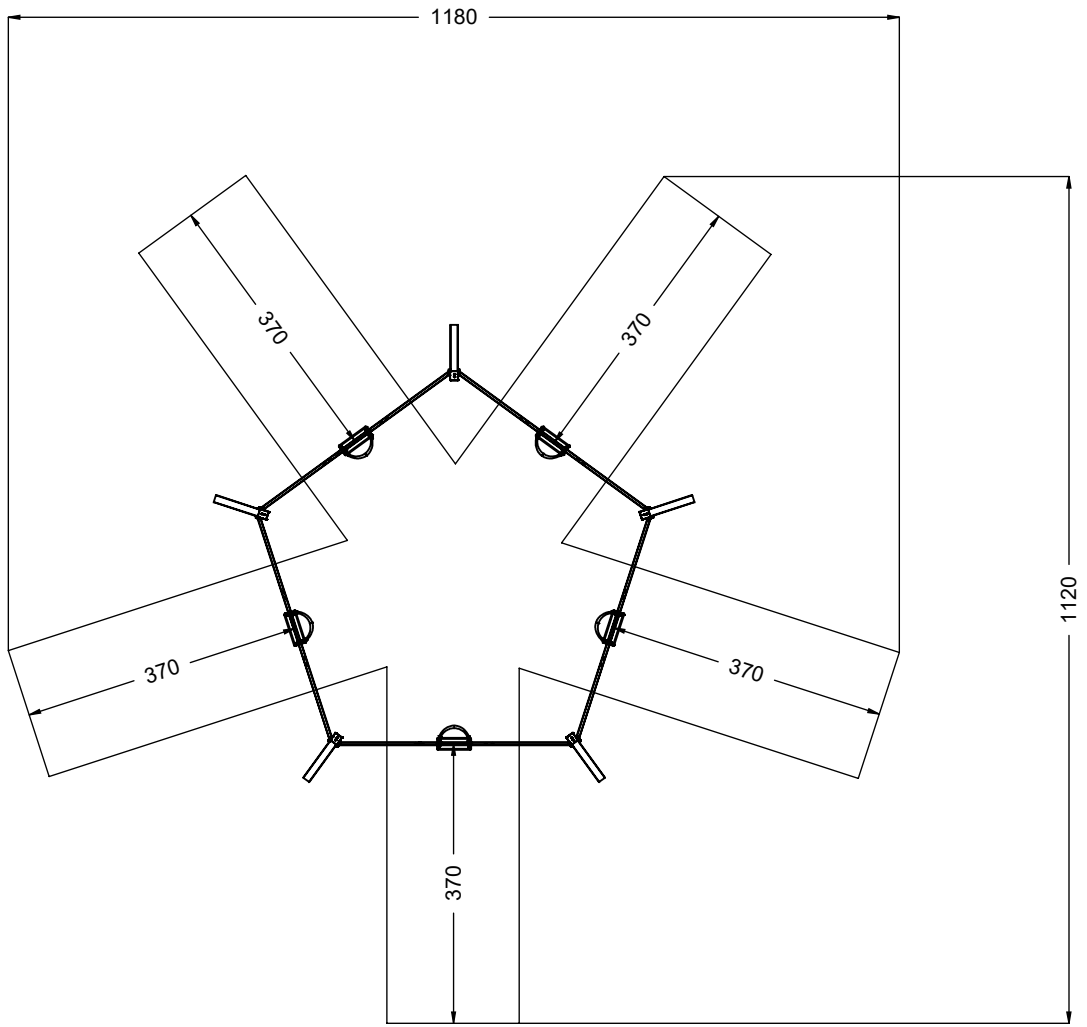

[cm]

vinci
play