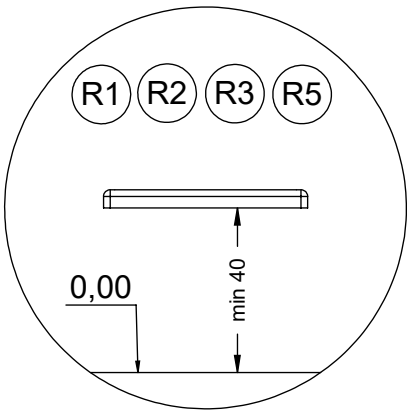

vinci  
play

**K2 / K3**

**K2, K3**

M10x120  
x20

**NOT INCLUDED**

[cm]

4 h

48h

vinci  
play

ST/INOX	
5x	E62
5x	E163
1x	V002

E62

E163

[cm]

vinci  
play

x5

[cm]