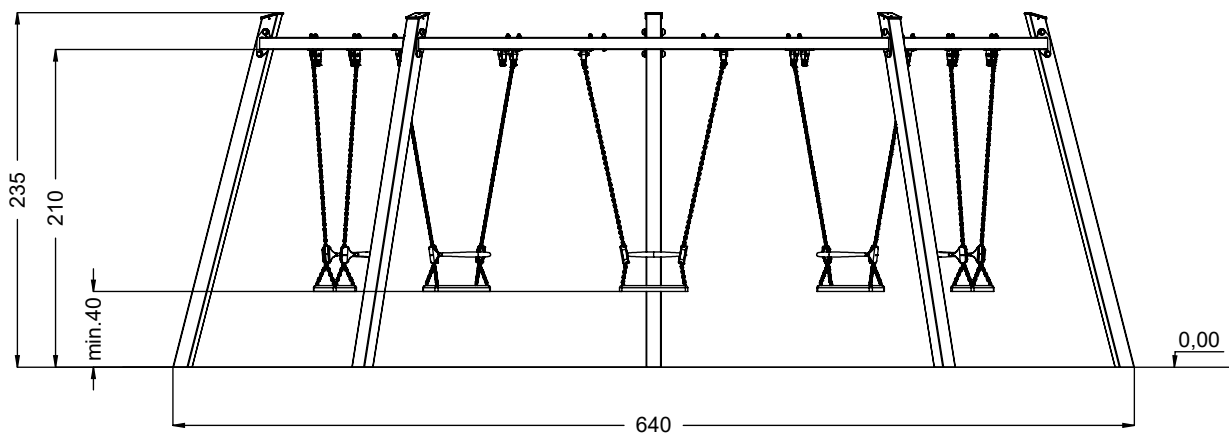

# ST0515

v012  
01.12.2021  
W. G.  
[cm]

vinci  
play

[cm]

vinci  
play

[cm]

vinci  
play

[cm]

vinci  
play

**K2 / K3**

**K2, K3**

M10x120  
x20

**NOT INCLUDED**

[cm]

4 h

48h

vinci  
play

ST/INOX	
5x	E62
5x	E163
1x	V002

E62

E163

[cm]

vinci  
play

x5

[cm]