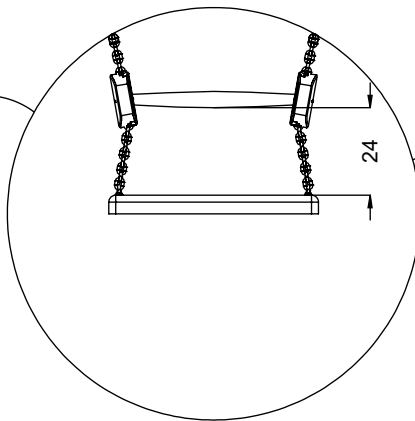

vinci  
play

**K2 / K3**

**K2, K3**

M10x120  
x20

**NOT INCLUDED**

[cm]

4 h

48h

vinci  
play

ST/INOX	
5x	E62
5x	E163
1x	V002

E62

E163

[cm]

vinci  
play

x5

[cm]

vinci play

V002

[cm]

vinci  
play