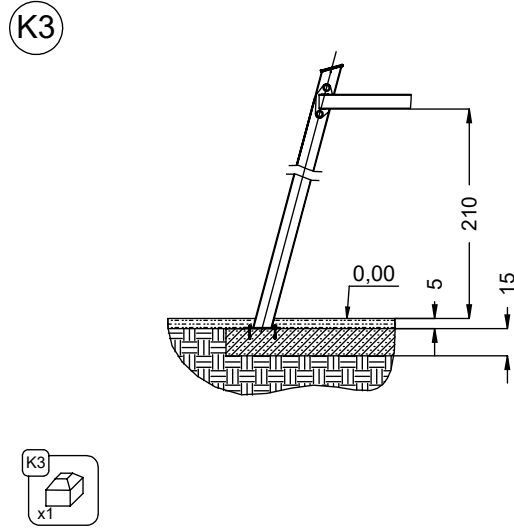

vinci  
play

**K2 / K3**

**K2, K3**

M10x120  
x20

**NOT INCLUDED**

[cm]

4 h

48h