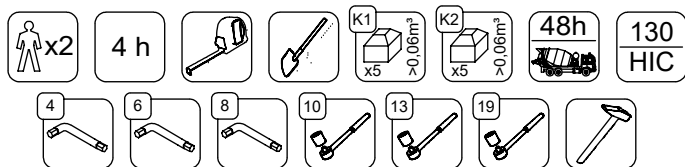

# ST0515

v012  
01.12.2021  
W. G.  
[cm]

vinci  
play

[cm]

vinci  
play

[cm]

vinci  
play

[cm]

vinci  
play

**K2 / K3**

**K2, K3**

M10x120  
x20

**NOT INCLUDED**

[cm]

4 h

48h