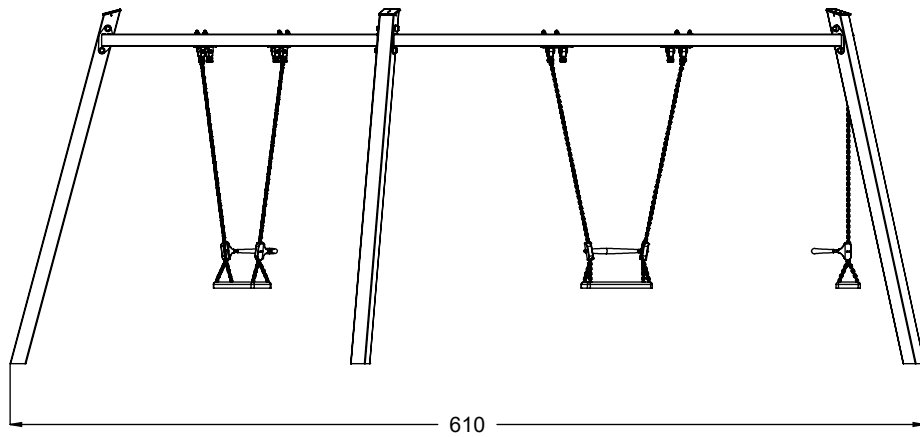

# ST0515

v012  
01.12.2021  
W. G.  
[cm]

vinci  
play

[cm]

vinci  
play

[cm]

vinci  
play

[cm]

vinci  
play

**K2 / K3**

**K2, K3**

M10x120  
x20

**NOT INCLUDED**

[cm]

4 h

48h

vinci  
play

ST/INOX	
5x	E62
5x	E163
1x	V002

E62

E163

[cm]

vinci  
play

x5

[cm]