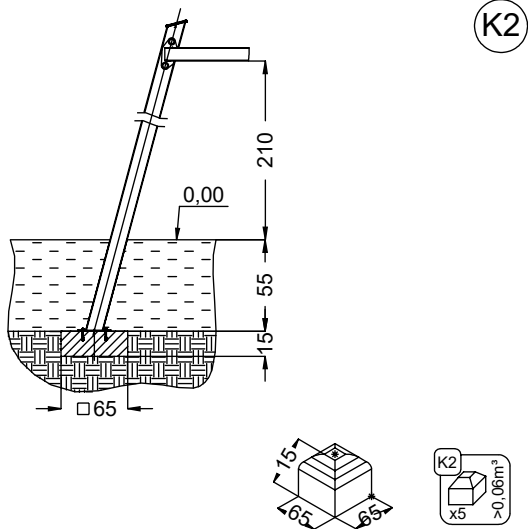

# ST0515

v012  
01.12.2021  
W. G.  
[cm]

vinci  
play

[cm]

vinci  
play

[cm]

vinci  
play

[cm]

vinci  
play

**K2 / K3**

**K2, K3**

M10x120  
x20

**NOT INCLUDED**

[cm]

4 h

48h

vinci  
play

ST/INOX	
5x	E62
5x	E163
1x	V002

E62

E163

[cm]

vinci  
play

x5

[cm]