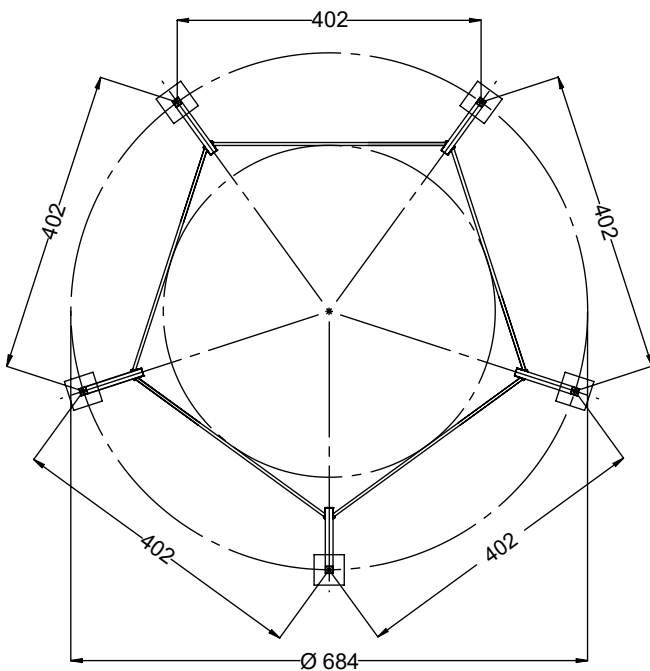

vinci  
play

**K2 / K3**

**K2, K3**

M10x120  
x20

**NOT INCLUDED**

[cm]

4 h

48h