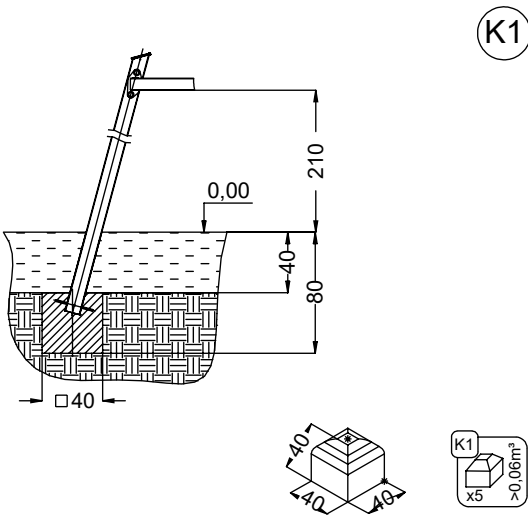

vinci  
play

**K2 / K3**

**K2, K3**

M10x120  
x20

**NOT INCLUDED**

[cm]

4 h

48h