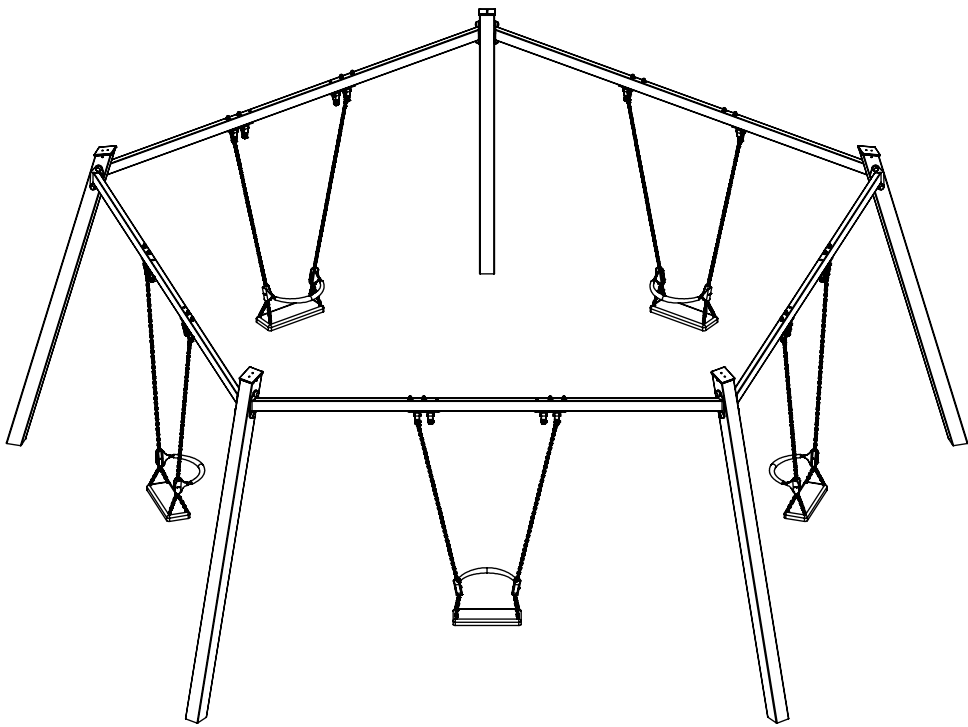

# ST0515

v012  
01.12.2021  
W. G.  
[cm]

vinci  
play

[cm]

vinci  
play

[cm]

vinci  
play

[cm]

vinci  
play

**K2 / K3**

**K2, K3**

M10x120  
x20

**NOT INCLUDED**

[cm]

4 h

48h

vinci  
play

ST/INOX	
5x	E62
5x	E163
1x	V002

E62

E163

[cm]

vinci  
play

x5

[cm]

vinci play

V002

[cm]

vinci  
play